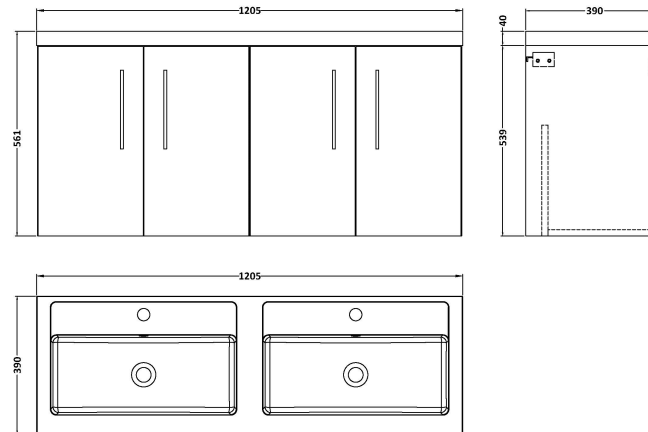

Sales Code: ARN623C

Description: 1200 Wh 4-Door Vanity & Double Basin

Packaging Details

Barcode: 5056462670201

Sales Code: NVF623N

Description: 600 Wh 2-Door Unit (365 Deep)

Product Dimensions

Height (mm):	540
Width (mm):	600
Depth (mm):	383
Nett Weight (kg):	14.2

Packaging Dimensions

Height (mm):	560
Width (mm):	620
Depth (mm):	405
Gross Weight (kg):	14.7

Packaging Data

Box Colour:	Brown Cardboard Box
Box Qty:	1
Label Size:	100 x 50
Label Colour:	White Label
Label Qty:	2

Outer Box Dimensions (If Applicable)

Height (mm):	
Width (mm):	
Depth (mm):	
Gross Weight (kg):	
Barcode:	5056462660264

Product Details

Country of Origin:	United Kingdom
Fitting Instruction:	No
CE & UKCA:	N/A
FSC Certified Materials:	Yes
Colour:	Black Woodgrain
Construction Method:	Cam & Wood Dowel
Construction Type:	Rigid
Cabinet Finish:	MFC Textured Woodgrain
Fascia Finish:	MFC Textured Woodgrain
Cabinet Thickness (mm):	18
Fascia Thickness (mm):	18
Drawer Included:	No
Drawer Type:	Not Applicable
No of Shelves:	0
Hinge Type:	95 Degree Clip-On Soft Close
Hinge Included:	Yes, Supplied
Adjustable Legs:	No, Not Required
Fixings Included:	Yes
Handle Style:	Contemporary
Waste Shroud:	No
Handle Included:	Yes, Supplied
Handle Type:	D-Shape

Sales Code: PMB424

Description: Double Polymarble Basin 1205 X 390

Product Dimensions

Height (mm):	390
Width (mm):	1205
Depth (mm):	157
Nett Weight (kg):	18.12

Packaging Dimensions

Height (mm):	100
Width (mm):	1205
Depth (mm):	400
Gross Weight (kg):	18.12