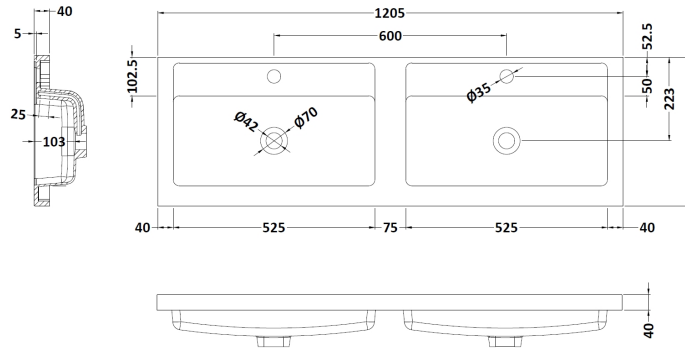

Packaging Dimensions

Height (mm):	560
Width (mm):	620
Depth (mm):	405
Gross Weight (kg):	14.7

Packaging Data

Box Colour:	Brown Cardboard Box
Box Qty:	1
Label Size:	100 x 50
Label Colour:	White Label
Label Qty:	2

Outer Box Dimensions (If Applicable)

Height (mm):	
Width (mm):	
Depth (mm):	
Gross Weight (kg):	
Barcode:	5056462660264

Product Details

Country of Origin:	United Kingdom
Fitting Instruction:	No
CE & UKCA:	N/A
FSC Certified Materials:	Yes
Colour:	Black Woodgrain
Construction Method:	Cam & Wood Dowel
Construction Type:	Rigid
Cabinet Finish:	MFC Textured Woodgrain
Fascia Finish:	MFC Textured Woodgrain
Cabinet Thickness (mm):	18
Fascia Thickness (mm):	18
Drawer Included:	No
Drawer Type:	Not Applicable
No of Shelves:	0
Hinge Type:	95 Degree Clip-On Soft Close
Hinge Included:	Yes, Supplied
Adjustable Legs:	No, Not Required
Fixings Included:	Yes
Handle Style:	Contemporary
Waste Shroud:	No
Handle Included:	Yes, Supplied
Handle Type:	D-Shape

Sales Code: PMB424

Description: Double Polymarble Basin 1205 X 390

Product Dimensions

Height (mm):	390
Width (mm):	1205
Depth (mm):	157
Nett Weight (kg):	18.12

Packaging Dimensions

Height (mm):	100
Width (mm):	1205
Depth (mm):	400
Gross Weight (kg):	18.12

Packaging Data

Box Colour:	Brown Cardboard Box - Printed
Box Qty:	1
Label Size:	100 x 50
Label Colour:	White Label
Label Qty:	2

Outer Box Dimensions (If Applicable)

Height (mm):	
Width (mm):	
Depth (mm):	
Gross Weight (kg):	
Barcode:	5056211815136