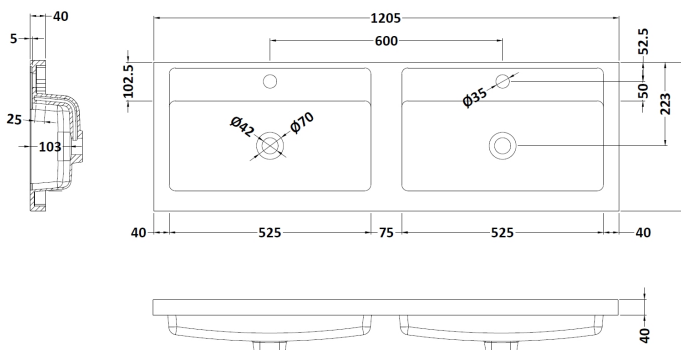

Packaging Dimensions

Height (mm):	560
Width (mm):	620
Depth (mm):	405
Gross Weight (kg):	14.7

Packaging Data

Box Colour:	Brown Cardboard Box - Printed
Box Qty:	0
Label Size:	0 x 0
Label Colour:	White Label
Label Qty:	2

Outer Box Dimensions (If Applicable)

Height (mm):	
Width (mm):	
Depth (mm):	
Gross Weight (kg):	
Barcode:	5056678406021

Product Details

Country of Origin:	China
Fitting Instruction:	No
CE & UKCA:	N/A
FSC Certified Materials:	Yes
Colour:	Satin Grey
Construction Method:	Cam & Wood Dowel
Construction Type:	Rigid
Cabinet Finish:	MFC Painted Matt
Fascia Finish:	Mdf Painted Matt
Cabinet Thickness (mm):	16
Fascia Thickness (mm):	18
Drawer Included:	No
Drawer Type:	Not Applicable
No of Shelves:	0
Hinge Type:	95 Degree Soft Close
Hinge Included:	Yes, Supplied
Adjustable Legs:	No, Not Required
Fixings Included:	Yes
Handle Style:	Contemporary
Waste Shroud:	No
Handle Included:	Yes, Supplied
Handle Type:	D-Shape

Sales Code: PMB424

Description: Double Polymarble Basin 1205 X 390

Product Dimensions

Height (mm):	390
Width (mm):	1205
Depth (mm):	157
Nett Weight (kg):	18.12

Packaging Dimensions

Height (mm):	100
Width (mm):	1205
Depth (mm):	400
Gross Weight (kg):	18.12

Packaging Data

Box Colour:	Brown Cardboard Box - Printed
Box Qty:	1
Label Size:	100 x 50
Label Colour:	White Label
Label Qty:	2

Outer Box Dimensions (If Applicable)

Height (mm):	
Width (mm):	
Depth (mm):	
Gross Weight (kg):	
Barcode:	5056211815136