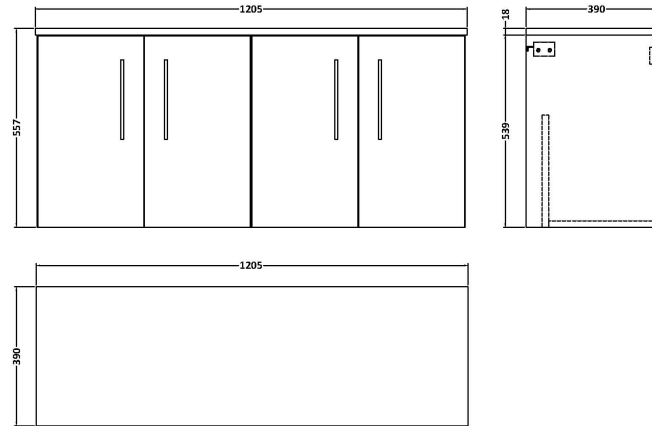

Sales Code: ARN1423W2

Description: 1200 Wh 4-Door Vanity & Worktop

Packaging Details

Barcode: 5056678414613

Sales Code: NVF1423

Description: 600 Wh 2-Door Unit (365 Deep)

Product Dimensions

Height (mm):	540
Width (mm):	600
Depth (mm):	383
Nett Weight (kg):	14.2

Packaging Dimensions

Height (mm):	560
Width (mm):	620
Depth (mm):	405
Gross Weight (kg):	14.7

Packaging Data

Box Colour:	Brown Cardboard Box - Printed
Box Qty:	0
Label Size:	0 x 0
Label Colour:	White Label
Label Qty:	2

Outer Box Dimensions (If Applicable)

Height (mm):	
Width (mm):	
Depth (mm):	
Gross Weight (kg):	
Barcode:	5056678402733

Product Details

Country of Origin:	China
Fitting Instruction:	No
CE & UKCA:	N/A
FSC Certified Materials:	Yes
Colour:	Satin Anthracite
Construction Method:	Cam & Wood Dowel
Construction Type:	Rigid
Cabinet Finish:	MFC Painted Matt
Fascia Finish:	Mdf Painted Matt
Cabinet Thickness (mm):	16
Fascia Thickness (mm):	18
Drawer Included:	No
Drawer Type:	Not Applicable
No of Shelves:	0
Hinge Type:	95 Degree Soft Close
Hinge Included:	Yes, Supplied
Adjustable Legs:	No, Not Required
Fixings Included:	Yes
Handle Style:	Contemporary
Waste Shroud:	No
Handle Included:	Yes, Supplied
Handle Type:	D-Shape

Sales Code: MWT1420

Description: 1200 Worktop (1205X390x18mm)

Product Dimensions

Height (mm):	18
Width (mm):	1205
Depth (mm):	390
Nett Weight (kg):	5

Packaging Dimensions

Height (mm):	25
Width (mm):	1225
Depth (mm):	410
Gross Weight (kg):	5