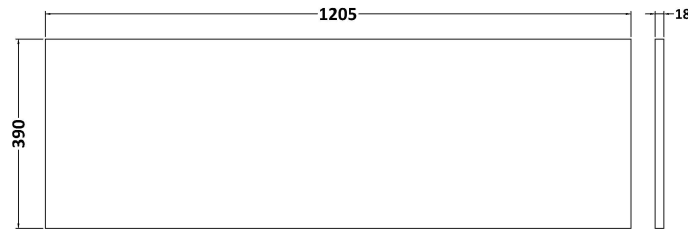

Sales Code: ARN1423W2

Description: 1200 Wh 4-Door Vanity & Worktop

Packaging Details

Barcode: 5056678414613

Sales Code: NVF1423

Description: 600 Wh 2-Door Unit (365 Deep)

Product Dimensions

Height (mm):	540
Width (mm):	600
Depth (mm):	383
Nett Weight (kg):	14.2

Packaging Dimensions

Height (mm):	560
Width (mm):	620
Depth (mm):	405
Gross Weight (kg):	14.7

Packaging Data

Box Colour:	Brown Cardboard Box - Printed
Box Qty:	0
Label Size:	0 x 0
Label Colour:	White Label
Label Qty:	2

Sales Code: MWT1420

Description: 1200 Worktop (1205X390x18mm)

Product Dimensions

Height (mm):	18
Width (mm):	1205
Depth (mm):	390
Nett Weight (kg):	5

Packaging Dimensions

Height (mm):	25
Width (mm):	1225
Depth (mm):	410
Gross Weight (kg):	5

Packaging Data

Box Colour:	Brown Cardboard Box - Printed
Box Qty:	1
Label Size:	100 x 50
Label Colour:	Not Applicable
Label Qty:	0

Outer Box Dimensions (If Applicable)

Height (mm):	
Width (mm):	
Depth (mm):	
Gross Weight (kg):	
Barcode:	5056462661308