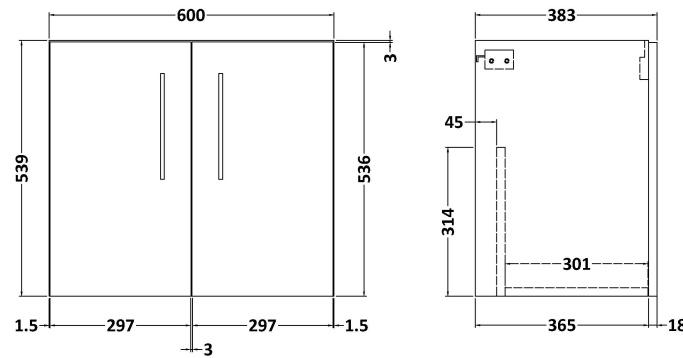

Sales Code: ARN1423W2

Description: 1200 Wh 4-Door Vanity & Worktop

Packaging Details

Barcode: 5056678414613

Sales Code: NVF1423

Description: 600 Wh 2-Door Unit (365 Deep)

Product Dimensions

Height (mm):	540
Width (mm):	600
Depth (mm):	383
Nett Weight (kg):	14.2

Packaging Dimensions

Height (mm):	560
Width (mm):	620
Depth (mm):	405
Gross Weight (kg):	14.7

Packaging Data

Box Colour:	Brown Cardboard Box - Printed
Box Qty:	0
Label Size:	0 x 0
Label Colour:	White Label
Label Qty:	2

Sales Code: MWT1420

Description: 1200 Worktop (1205X390x18mm)

Product Dimensions

Height (mm):	18
Width (mm):	1205
Depth (mm):	390
Nett Weight (kg):	5

Packaging Dimensions

Height (mm):	25
Width (mm):	1225
Depth (mm):	410
Gross Weight (kg):	5

Packaging Data

Box Colour:	Brown Cardboard Box - Printed
Box Qty:	1
Label Size:	100 x 50
Label Colour:	Not Applicable
Label Qty:	0

Outer Box Dimensions (If Applicable)

Height (mm):	
Width (mm):	
Depth (mm):	
Gross Weight (kg):	
Barcode:	5056462661308