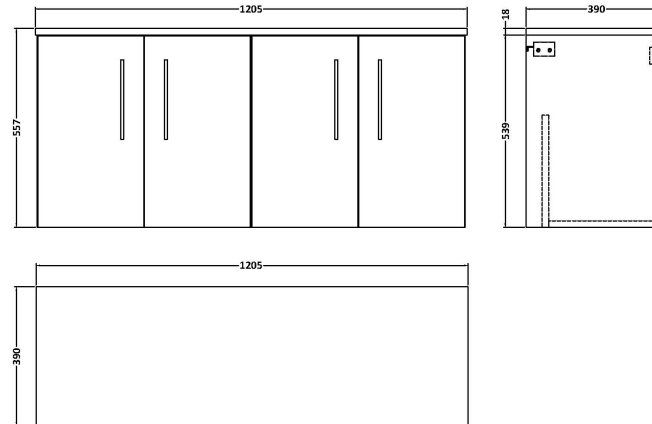

Sales Code: ARN2223W2

Description: 1200 Wh 4-Door Vanity & Worktop

Packaging Details

Barcode: 5056678415405