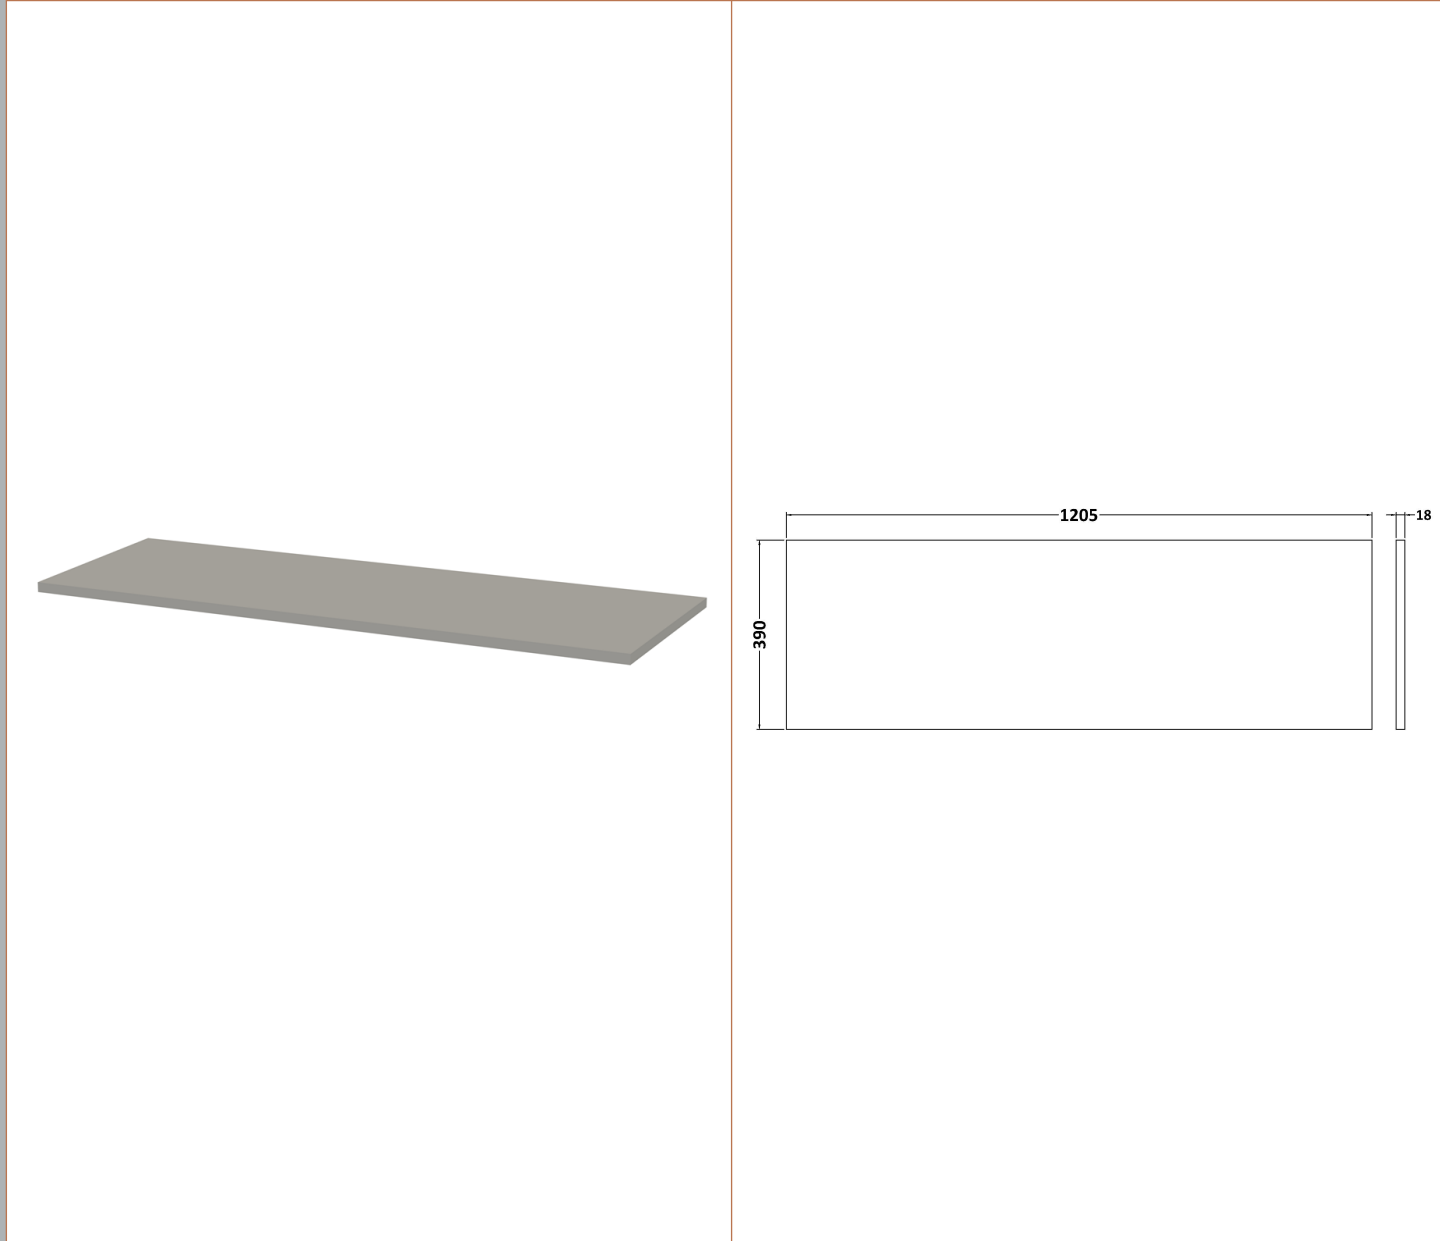

### Product Dimensions

Height (mm):	540
Width (mm):	600
Depth (mm):	383
Nett Weight (kg):	14.2

### Outer Box Dimensions (If Applicable)

Height (mm):	
Width (mm):	
Depth (mm):	
Gross Weight (kg):	
Barcode:	5056678406021

**Sales Code:** MWT220

**Description:** 1200 Worktop (1205X390x18mm)

**Product Dimensions**

Height (mm):	18
Width (mm):	1205
Depth (mm):	390
Nett Weight (kg):	5

**Packaging Dimensions**

Height (mm):	25
Width (mm):	1225
Depth (mm):	410
Gross Weight (kg):	5