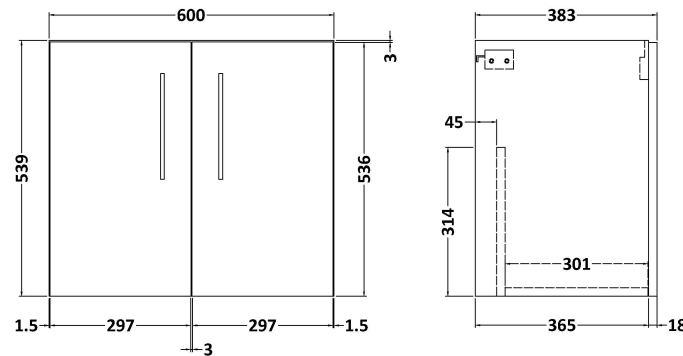

### Product Dimensions

Height (mm):	540
Width (mm):	600
Depth (mm):	383
Nett Weight (kg):	14.2

### Packaging Dimensions

Height (mm):	560
Width (mm):	620
Depth (mm):	405
Gross Weight (kg):	14.7

### Outer Box Dimensions (If Applicable)

Height (mm):	
Width (mm):	
Depth (mm):	
Gross Weight (kg):	
Barcode:	5056678406021

**Sales Code:** MWT220

**Description:** 1200 Worktop (1205X390x18mm)

**Product Dimensions**

Height (mm):	18
Width (mm):	1205
Depth (mm):	390
Nett Weight (kg):	5

**Packaging Dimensions**

Height (mm):	25
Width (mm):	1225
Depth (mm):	410
Gross Weight (kg):	5