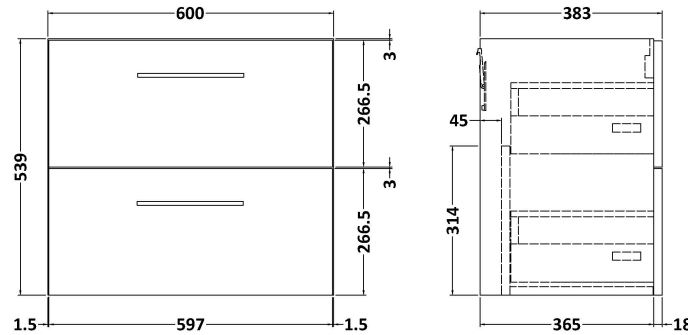

Sales Code: ARN2224F

Description: 1200 Wh 4-Drawer Vanity & Double Basin

Packaging Details

Barcode: 5056678415498

Sales Code: NVF2224

Description: 600 Wh 2-Drawer Unit (365 Deep)

Product Dimensions

Height (mm):	540
Width (mm):	600
Depth (mm):	383
Nett Weight (kg):	21.5

Packaging Dimensions

Height (mm):	560
Width (mm):	620
Depth (mm):	405
Gross Weight (kg):	22

Packaging Data

Box Colour:	Brown Cardboard Box - Printed
Box Qty:	0
Label Size:	0 x 0
Label Colour:	White Label
Label Qty:	2

Sales Code: CBM424

Description: Double Ceramic Basin 1208X392

Product Dimensions

Height (mm):	390
Width (mm):	1205
Depth (mm):	175
Nett Weight (kg):	27

Packaging Dimensions

Height (mm):	205
Width (mm):	1270
Depth (mm):	510
Gross Weight (kg):	27

Packaging Data

Box Colour:	Brown Cardboard Box - Printed
Box Qty:	1
Label Size:	100 x 50
Label Colour:	White Label
Label Qty:	2

Outer Box Dimensions (If Applicable)

Height (mm):	
Width (mm):	
Depth (mm):	
Gross Weight (kg):	
Barcode:	5056211875826