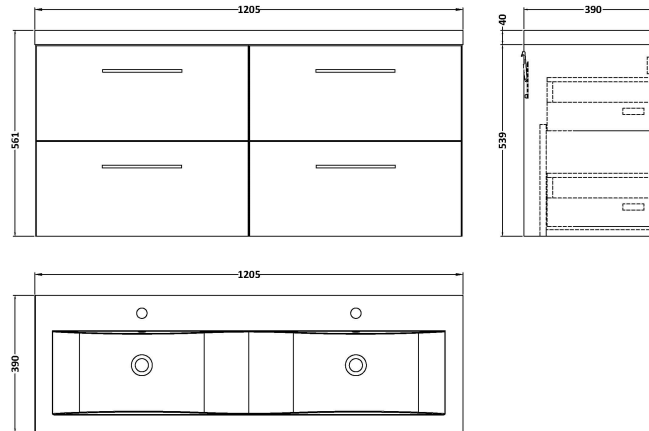

Sales Code: ARN2224F

Description: 1200 Wh 4-Drawer Vanity & Double Basin

Packaging Details

Barcode: 5056678415498

Sales Code: NVF2224

Description: 600 Wh 2-Drawer Unit (365 Deep)

Product Dimensions

Height (mm):	540
Width (mm):	600
Depth (mm):	383
Nett Weight (kg):	21.5

Packaging Dimensions

Height (mm):	560
Width (mm):	620
Depth (mm):	405
Gross Weight (kg):	22

Packaging Data

Box Colour:	Brown Cardboard Box - Printed
Box Qty:	0
Label Size:	0 x 0
Label Colour:	White Label
Label Qty:	2

Sales Code: CBM424

Description: Double Ceramic Basin 1208X392

Product Dimensions

Height (mm):	390
Width (mm):	1205
Depth (mm):	175
Nett Weight (kg):	27

Packaging Dimensions

Height (mm):	205
Width (mm):	1270
Depth (mm):	510
Gross Weight (kg):	27

Packaging Data

Box Colour:	Brown Cardboard Box - Printed
Box Qty:	1
Label Size:	100 x 50
Label Colour:	White Label
Label Qty:	2

Outer Box Dimensions (If Applicable)

Height (mm):	
Width (mm):	
Depth (mm):	
Gross Weight (kg):	
Barcode:	5056211875826