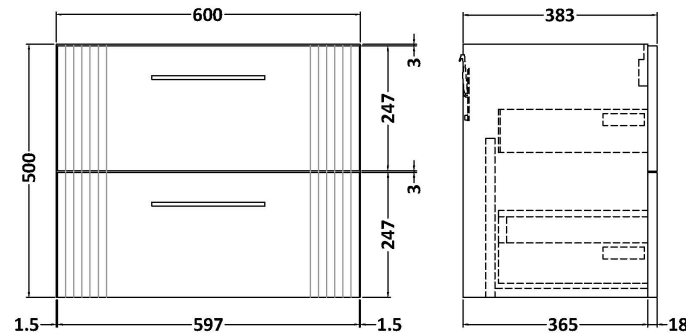

Sales Code: DPF893C

Description: 1200 W/H 4-Drawer Vanity & Double Basin

Packaging Details

Barcode: 5056462677040

Sales Code: FLT893

Description: 600 W/H 2-Drawer Unit

Product Dimensions

Height (mm):	500
Width (mm):	600
Depth (mm):	383
Nett Weight (kg):	22.5

Packaging Dimensions

Height (mm):	520
Width (mm):	620
Depth (mm):	405
Gross Weight (kg):	23

Packaging Data

Box Colour:	Brown Cardboard Box - Printed
Box Qty:	0
Label Size:	0 x 0
Label Colour:	Not Applicable
Label Qty:	0

Outer Box Dimensions (If Applicable)

Height (mm):	
Width (mm):	
Depth (mm):	
Gross Weight (kg):	
Barcode:	5056462655512

Product Details

Country of Origin:	China
Fitting Instruction:	No
CE & UKCA:	
FSC Certified Materials:	Yes
Colour:	Satin Green
Construction Method:	Cam & Wood Dowel
Construction Type:	Rigid
Cabinet Finish:	MFC Painted Gloss
Fascia Finish:	Mdf Painted Gloss
Cabinet Thickness (mm):	16
Fascia Thickness (mm):	18
Drawer Included:	Yes
Drawer Type:	80mm High Metal Softclose
No of Shelves:	0
Hinge Type:	Not Applicable
Hinge Included:	No
Adjustable Legs:	No, Not Required
Fixings Included:	Yes
Handle Style:	Modern
Waste Shroud:	Yes
Handle Included:	Yes, Supplied
Handle Type:	Finger Pull

Sales Code: PMB424

Description: Double Polymarble Basin 1205 X 390

Product Dimensions

Height (mm):	390
Width (mm):	1205
Depth (mm):	157
Nett Weight (kg):	18.12

Packaging Dimensions

Height (mm):	100
Width (mm):	1205
Depth (mm):	400
Gross Weight (kg):	18.12