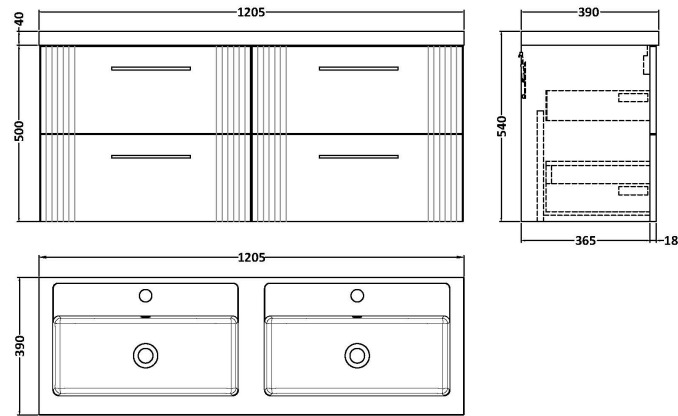

Sales Code: DPF893C

Description: 1200 W/H 4-Drawer Vanity & Double Basin

Packaging Details

Barcode: 5056462677040

Sales Code: FLT893

Description: 600 W/H 2-Drawer Unit

Product Dimensions

Height (mm):	500
Width (mm):	600
Depth (mm):	383
Nett Weight (kg):	22.5

Packaging Dimensions

Height (mm):	520
Width (mm):	620
Depth (mm):	405
Gross Weight (kg):	23

Packaging Data

Box Colour:	Brown Cardboard Box - Printed
Box Qty:	0
Label Size:	0 x 0
Label Colour:	Not Applicable
Label Qty:	0

Outer Box Dimensions (If Applicable)

Height (mm):	
Width (mm):	
Depth (mm):	
Gross Weight (kg):	
Barcode:	5056462655512

Product Details

Country of Origin:	China
Fitting Instruction:	No
CE & UKCA:	
FSC Certified Materials:	Yes
Colour:	Satin Green
Construction Method:	Cam & Wood Dowel
Construction Type:	Rigid
Cabinet Finish:	MFC Painted Gloss
Fascia Finish:	Mdf Painted Gloss
Cabinet Thickness (mm):	16
Fascia Thickness (mm):	18
Drawer Included:	Yes
Drawer Type:	80mm High Metal Softclose
No of Shelves:	0
Hinge Type:	Not Applicable
Hinge Included:	No
Adjustable Legs:	No, Not Required
Fixings Included:	Yes
Handle Style:	Modern
Waste Shroud:	Yes
Handle Included:	Yes, Supplied
Handle Type:	Finger Pull

Sales Code: PMB424

Description: Double Polymarble Basin 1205 X 390

Product Dimensions

Height (mm):	390
Width (mm):	1205
Depth (mm):	157
Nett Weight (kg):	18.12

Packaging Dimensions

Height (mm):	100
Width (mm):	1205
Depth (mm):	400
Gross Weight (kg):	18.12