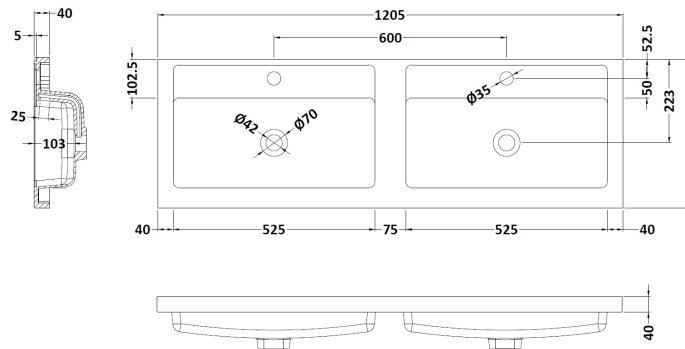

Packaging Dimensions

Height (mm):	520
Width (mm):	620
Depth (mm):	405
Gross Weight (kg):	23

Packaging Data

Box Colour:	Brown Cardboard Box - Printed
Box Qty:	0
Label Size:	0 x 0
Label Colour:	Not Applicable
Label Qty:	0

Outer Box Dimensions (If Applicable)

Height (mm):	
Width (mm):	
Depth (mm):	
Gross Weight (kg):	
Barcode:	5056462655512

Product Details

Country of Origin:	China
Fitting Instruction:	No
CE & UKCA:	
FSC Certified Materials:	Yes
Colour:	Satin Green
Construction Method:	Cam & Wood Dowel
Construction Type:	Rigid
Cabinet Finish:	MFC Painted Gloss
Fascia Finish:	Mdf Painted Gloss
Cabinet Thickness (mm):	16
Fascia Thickness (mm):	18
Drawer Included:	Yes
Drawer Type:	80mm High Metal Softclose
No of Shelves:	0
Hinge Type:	Not Applicable
Hinge Included:	No
Adjustable Legs:	No, Not Required
Fixings Included:	Yes
Handle Style:	Modern
Waste Shroud:	Yes
Handle Included:	Yes, Supplied
Handle Type:	Finger Pull

Sales Code: PMB424

Description: Double Polymarble Basin 1205 X 390

Product Dimensions

Height (mm):	390
Width (mm):	1205
Depth (mm):	157
Nett Weight (kg):	18.12

Packaging Dimensions

Height (mm):	100
Width (mm):	1205
Depth (mm):	400
Gross Weight (kg):	18.12

Packaging Data

Box Colour:	Brown Cardboard Box - Printed
Box Qty:	1
Label Size:	100 x 50
Label Colour:	White Label
Label Qty:	2

Outer Box Dimensions (If Applicable)

Height (mm):	
Width (mm):	
Depth (mm):	
Gross Weight (kg):	
Barcode:	5056211815136