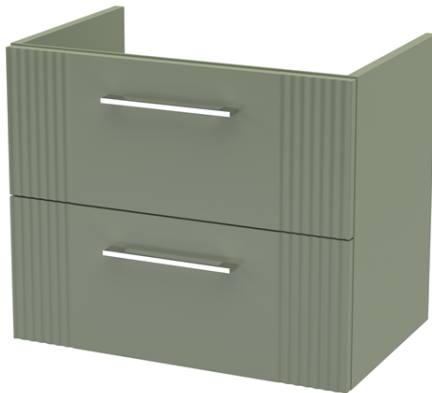

Sales Code: DPF893C

Description: 1200 W/H 4-Drawer Vanity & Double Basin

Packaging Details

Barcode: 5056462677040

Sales Code: FLT893

Description: 600 W/H 2-Drawer Unit

Product Dimensions

Height (mm):	500
Width (mm):	600
Depth (mm):	383
Nett Weight (kg):	22.5

Packaging Dimensions

Height (mm):	520
Width (mm):	620
Depth (mm):	405
Gross Weight (kg):	23

Packaging Data

Box Colour:	Brown Cardboard Box - Printed
Box Qty:	0
Label Size:	0 x 0
Label Colour:	Not Applicable
Label Qty:	0

Outer Box Dimensions (If Applicable)

Height (mm):	
Width (mm):	
Depth (mm):	
Gross Weight (kg):	
Barcode:	5056462655512

Product Details

Country of Origin:	China
Fitting Instruction:	No
CE & UKCA:	
FSC Certified Materials:	Yes
Colour:	Satin Green
Construction Method:	Cam & Wood Dowel
Construction Type:	Rigid
Cabinet Finish:	MFC Painted Gloss
Fascia Finish:	Mdf Painted Gloss
Cabinet Thickness (mm):	16
Fascia Thickness (mm):	18
Drawer Included:	Yes
Drawer Type:	80mm High Metal Softclose
No of Shelves:	0
Hinge Type:	Not Applicable
Hinge Included:	No
Adjustable Legs:	No, Not Required
Fixings Included:	Yes
Handle Style:	Modern
Waste Shroud:	Yes
Handle Included:	Yes, Supplied
Handle Type:	Finger Pull

Sales Code: PMB424

Description: Double Polymarble Basin 1205 X 390

Product Dimensions

Height (mm):	390
Width (mm):	1205
Depth (mm):	157
Nett Weight (kg):	18.12

Packaging Dimensions

Height (mm):	100
Width (mm):	1205
Depth (mm):	400
Gross Weight (kg):	18.12