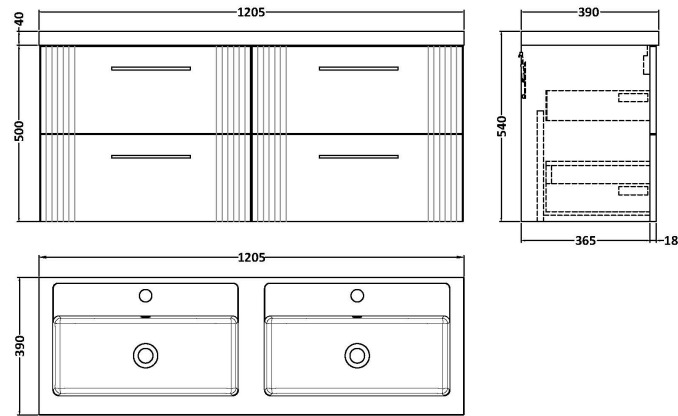

Sales Code: DPF393C

Description: 1200 W/H 4-Drawer Vanity & Double Basin

Packaging Details

Barcode: 5056462676982

Sales Code: FLT393

Description: 600 W/H 2-Drawer Unit

Product Dimensions

Height (mm):	500
Width (mm):	600
Depth (mm):	383
Nett Weight (kg):	22.5

Packaging Dimensions

Height (mm):	520
Width (mm):	620
Depth (mm):	405
Gross Weight (kg):	23

Packaging Data

Box Colour:	Brown Cardboard Box - Printed
Box Qty:	0
Label Size:	0 x 0
Label Colour:	Not Applicable
Label Qty:	0

Outer Box Dimensions (If Applicable)

Height (mm):	
Width (mm):	
Depth (mm):	
Gross Weight (kg):	
Barcode:	5056462655505

Product Details

Country of Origin:	China
Fitting Instruction:	No
CE & UKCA:	
FSC Certified Materials:	Yes
Colour:	Satin Blue
Construction Method:	Cam & Wood Dowel
Construction Type:	Rigid
Cabinet Finish:	MFC Painted Gloss
Fascia Finish:	Mdf Painted Gloss
Cabinet Thickness (mm):	16
Fascia Thickness (mm):	18
Drawer Included:	Yes
Drawer Type:	80mm High Metal Softclose
No of Shelves:	0
Hinge Type:	Not Applicable
Hinge Included:	No
Adjustable Legs:	No, Not Required
Fixings Included:	Yes
Handle Style:	Modern
Waste Shroud:	Yes
Handle Included:	Yes, Supplied
Handle Type:	Finger Pull

Sales Code: PMB424

Description: Double Polymarble Basin 1205 X 390

Product Dimensions

Height (mm):	390
Width (mm):	1205
Depth (mm):	157
Nett Weight (kg):	18.12

Packaging Dimensions

Height (mm):	100
Width (mm):	1205
Depth (mm):	400
Gross Weight (kg):	18.12