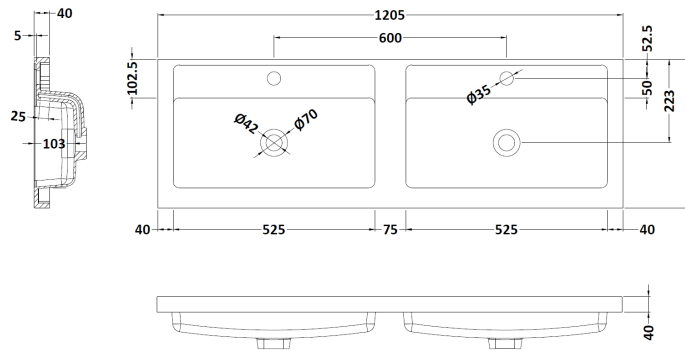

Packaging Dimensions

Height (mm):	520
Width (mm):	620
Depth (mm):	405
Gross Weight (kg):	23

Packaging Data

Box Colour:	Brown Cardboard Box - Printed
Box Qty:	0
Label Size:	0 x 0
Label Colour:	Not Applicable
Label Qty:	0

Outer Box Dimensions (If Applicable)

Height (mm):	
Width (mm):	
Depth (mm):	
Gross Weight (kg):	
Barcode:	5056462655505

Product Details

Country of Origin:	China
Fitting Instruction:	No
CE & UKCA:	
FSC Certified Materials:	Yes
Colour:	Satin Blue
Construction Method:	Cam & Wood Dowel
Construction Type:	Rigid
Cabinet Finish:	MFC Painted Gloss
Fascia Finish:	Mdf Painted Gloss
Cabinet Thickness (mm):	16
Fascia Thickness (mm):	18
Drawer Included:	Yes
Drawer Type:	80mm High Metal Softclose
No of Shelves:	0
Hinge Type:	Not Applicable
Hinge Included:	No
Adjustable Legs:	No, Not Required
Fixings Included:	Yes
Handle Style:	Modern
Waste Shroud:	Yes
Handle Included:	Yes, Supplied
Handle Type:	Finger Pull

Sales Code: PMB424

Description: Double Polymarble Basin 1205 X 390

Product Dimensions

Height (mm):	390
Width (mm):	1205
Depth (mm):	157
Nett Weight (kg):	18.12

Packaging Dimensions

Height (mm):	100
Width (mm):	1205
Depth (mm):	400
Gross Weight (kg):	18.12

Packaging Data

Box Colour:	Brown Cardboard Box - Printed
Box Qty:	1
Label Size:	100 x 50
Label Colour:	White Label
Label Qty:	2

Outer Box Dimensions (If Applicable)

Height (mm):	
Width (mm):	
Depth (mm):	
Gross Weight (kg):	
Barcode:	5056211815136