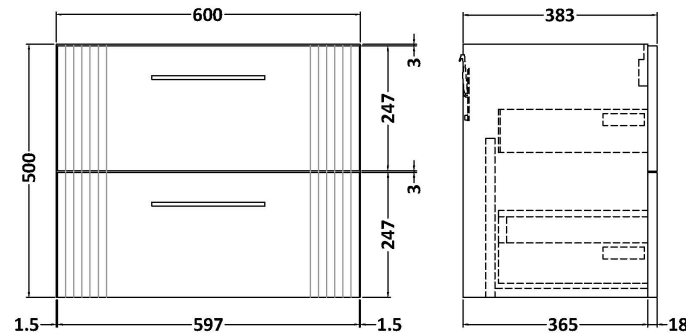

Sales Code: DPF393C

Description: 1200 W/H 4-Drawer Vanity & Double Basin

Packaging Details

Barcode: 5056462676982

Sales Code: FLT393

Description: 600 W/H 2-Drawer Unit

Product Dimensions

Height (mm):	500
Width (mm):	600
Depth (mm):	383
Nett Weight (kg):	22.5

Packaging Dimensions

Height (mm):	520
Width (mm):	620
Depth (mm):	405
Gross Weight (kg):	23

Packaging Data

Box Colour:	Brown Cardboard Box - Printed
Box Qty:	0
Label Size:	0 x 0
Label Colour:	Not Applicable
Label Qty:	0

Outer Box Dimensions (If Applicable)

Height (mm):	
Width (mm):	
Depth (mm):	
Gross Weight (kg):	
Barcode:	5056462655505

Product Details

Country of Origin:	China
Fitting Instruction:	No
CE & UKCA:	
FSC Certified Materials:	Yes
Colour:	Satin Blue
Construction Method:	Cam & Wood Dowel
Construction Type:	Rigid
Cabinet Finish:	MFC Painted Gloss
Fascia Finish:	Mdf Painted Gloss
Cabinet Thickness (mm):	16
Fascia Thickness (mm):	18
Drawer Included:	Yes
Drawer Type:	80mm High Metal Softclose
No of Shelves:	0
Hinge Type:	Not Applicable
Hinge Included:	No
Adjustable Legs:	No, Not Required
Fixings Included:	Yes
Handle Style:	Modern
Waste Shroud:	Yes
Handle Included:	Yes, Supplied
Handle Type:	Finger Pull

Sales Code: PMB424

Description: Double Polymarble Basin 1205 X 390

Product Dimensions

Height (mm):	390
Width (mm):	1205
Depth (mm):	157
Nett Weight (kg):	18.12

Packaging Dimensions

Height (mm):	100
Width (mm):	1205
Depth (mm):	400
Gross Weight (kg):	18.12