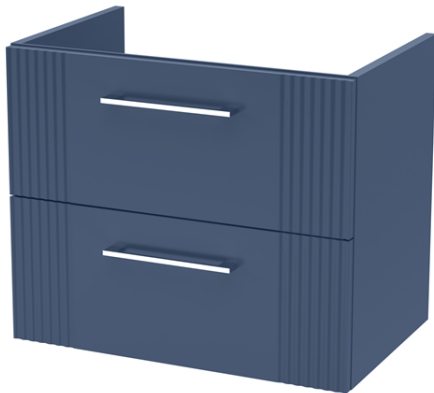

Sales Code: DPF393C

Description: 1200 W/H 4-Drawer Vanity & Double Basin

Packaging Details

Barcode: 5056462676982

Sales Code: FLT393

Description: 600 W/H 2-Drawer Unit

Product Dimensions

Height (mm):	500
Width (mm):	600
Depth (mm):	383
Nett Weight (kg):	22.5

Packaging Dimensions

Height (mm):	520
Width (mm):	620
Depth (mm):	405
Gross Weight (kg):	23

Packaging Data

Box Colour:	Brown Cardboard Box - Printed
Box Qty:	0
Label Size:	0 x 0
Label Colour:	Not Applicable
Label Qty:	0

Outer Box Dimensions (If Applicable)

Height (mm):	
Width (mm):	
Depth (mm):	
Gross Weight (kg):	
Barcode:	5056462655505

Product Details

Country of Origin:	China
Fitting Instruction:	No
CE & UKCA:	
FSC Certified Materials:	Yes
Colour:	Satin Blue
Construction Method:	Cam & Wood Dowel
Construction Type:	Rigid
Cabinet Finish:	MFC Painted Gloss
Fascia Finish:	Mdf Painted Gloss
Cabinet Thickness (mm):	16
Fascia Thickness (mm):	18
Drawer Included:	Yes
Drawer Type:	80mm High Metal Softclose
No of Shelves:	0
Hinge Type:	Not Applicable
Hinge Included:	No
Adjustable Legs:	No, Not Required
Fixings Included:	Yes
Handle Style:	Modern
Waste Shroud:	Yes
Handle Included:	Yes, Supplied
Handle Type:	Finger Pull

Sales Code: PMB424

Description: Double Polymarble Basin 1205 X 390

Product Dimensions

Height (mm):	390
Width (mm):	1205
Depth (mm):	157
Nett Weight (kg):	18.12

Packaging Dimensions

Height (mm):	100
Width (mm):	1205
Depth (mm):	400
Gross Weight (kg):	18.12