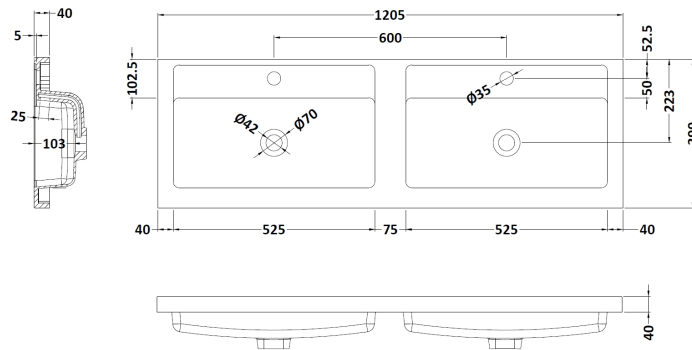

Packaging Dimensions

Height (mm):	520
Width (mm):	620
Depth (mm):	405
Gross Weight (kg):	23

Packaging Data

Box Colour:	Brown Cardboard Box - Printed
Box Qty:	0
Label Size:	0 x 0
Label Colour:	Not Applicable
Label Qty:	0

Outer Box Dimensions (If Applicable)

Height (mm):	
Width (mm):	
Depth (mm):	
Gross Weight (kg):	
Barcode:	5056462655499

Product Details

Country of Origin:	China
Fitting Instruction:	No
CE & UKCA:	
FSC Certified Materials:	Yes
Colour:	Satin Grey
Construction Method:	Cam & Wood Dowel
Construction Type:	Rigid
Cabinet Finish:	MFC Painted Gloss
Fascia Finish:	Mdf Painted Gloss
Cabinet Thickness (mm):	16
Fascia Thickness (mm):	18
Drawer Included:	Yes
Drawer Type:	80mm High Metal Softclose
No of Shelves:	0
Hinge Type:	Not Applicable
Hinge Included:	No
Adjustable Legs:	No, Not Required
Fixings Included:	Yes
Handle Style:	Modern
Waste Shroud:	Yes
Handle Included:	Yes, Supplied
Handle Type:	Finger Pull

Sales Code: PMB424

Description: Double Polymarble Basin 1205 X 390

Product Dimensions

Height (mm):	390
Width (mm):	1205
Depth (mm):	157
Nett Weight (kg):	18.12

Packaging Dimensions

Height (mm):	100
Width (mm):	1205
Depth (mm):	400
Gross Weight (kg):	18.12

Packaging Data

Box Colour:	Brown Cardboard Box - Printed
Box Qty:	1
Label Size:	100 x 50
Label Colour:	White Label
Label Qty:	2

Outer Box Dimensions (If Applicable)

Height (mm):	
Width (mm):	
Depth (mm):	
Gross Weight (kg):	
Barcode:	5056211815136