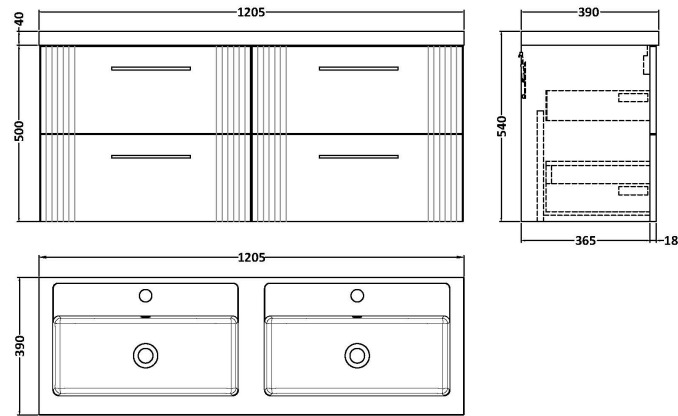

Sales Code: DPF293C

Description: 1200 W/H 4-Drawer Vanity & Double Basin

Packaging Details

Barcode: 5056462676951

Sales Code: FLT293

Description: 600 W/H 2-Drawer Unit

Product Dimensions

Height (mm):	500
Width (mm):	600
Depth (mm):	383
Nett Weight (kg):	22.5

Packaging Dimensions

Height (mm):	520
Width (mm):	620
Depth (mm):	405
Gross Weight (kg):	23

Packaging Data

Box Colour:	Brown Cardboard Box - Printed
Box Qty:	0
Label Size:	0 x 0
Label Colour:	Not Applicable
Label Qty:	0

Outer Box Dimensions (If Applicable)

Height (mm):	
Width (mm):	
Depth (mm):	
Gross Weight (kg):	
Barcode:	5056462655499

Product Details

Country of Origin:	China
Fitting Instruction:	No
CE & UKCA:	
FSC Certified Materials:	Yes
Colour:	Satin Grey
Construction Method:	Cam & Wood Dowel
Construction Type:	Rigid
Cabinet Finish:	MFC Painted Gloss
Fascia Finish:	Mdf Painted Gloss
Cabinet Thickness (mm):	16
Fascia Thickness (mm):	18
Drawer Included:	Yes
Drawer Type:	80mm High Metal Softclose
No of Shelves:	0
Hinge Type:	Not Applicable
Hinge Included:	No
Adjustable Legs:	No, Not Required
Fixings Included:	Yes
Handle Style:	Modern
Waste Shroud:	Yes
Handle Included:	Yes, Supplied
Handle Type:	Finger Pull

Sales Code: PMB424

Description: Double Polymarble Basin 1205 X 390

Product Dimensions

Height (mm):	390
Width (mm):	1205
Depth (mm):	157
Nett Weight (kg):	18.12

Packaging Dimensions

Height (mm):	100
Width (mm):	1205
Depth (mm):	400
Gross Weight (kg):	18.12