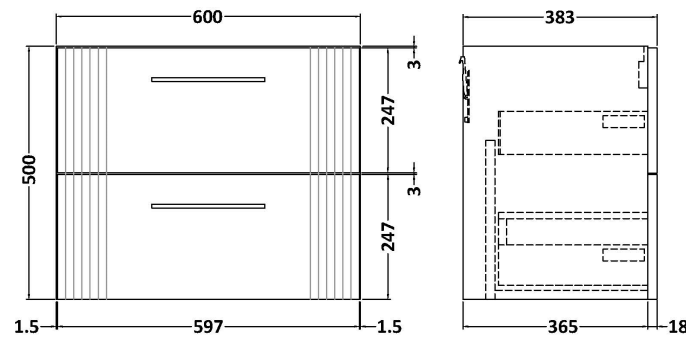

Sales Code: DPF293C

Description: 1200 W/H 4-Drawer Vanity & Double Basin

Packaging Details

Barcode: 5056462676951

Sales Code: FLT293

Description: 600 W/H 2-Drawer Unit

Product Dimensions

Height (mm):	500
Width (mm):	600
Depth (mm):	383
Nett Weight (kg):	22.5

Packaging Dimensions

Height (mm):	520
Width (mm):	620
Depth (mm):	405
Gross Weight (kg):	23

Packaging Data

Box Colour:	Brown Cardboard Box - Printed
Box Qty:	0
Label Size:	0 x 0
Label Colour:	Not Applicable
Label Qty:	0

Outer Box Dimensions (If Applicable)

Height (mm):	
Width (mm):	
Depth (mm):	
Gross Weight (kg):	
Barcode:	5056462655499

Product Details

Country of Origin:	China
Fitting Instruction:	No
CE & UKCA:	
FSC Certified Materials:	Yes
Colour:	Satin Grey
Construction Method:	Cam & Wood Dowel
Construction Type:	Rigid
Cabinet Finish:	MFC Painted Gloss
Fascia Finish:	Mdf Painted Gloss
Cabinet Thickness (mm):	16
Fascia Thickness (mm):	18
Drawer Included:	Yes
Drawer Type:	80mm High Metal Softclose
No of Shelves:	0
Hinge Type:	Not Applicable
Hinge Included:	No
Adjustable Legs:	No, Not Required
Fixings Included:	Yes
Handle Style:	Modern
Waste Shroud:	Yes
Handle Included:	Yes, Supplied
Handle Type:	Finger Pull

Sales Code: PMB424

Description: Double Polymarble Basin 1205 X 390

Product Dimensions

Height (mm):	390
Width (mm):	1205
Depth (mm):	157
Nett Weight (kg):	18.12

Packaging Dimensions

Height (mm):	100
Width (mm):	1205
Depth (mm):	400
Gross Weight (kg):	18.12