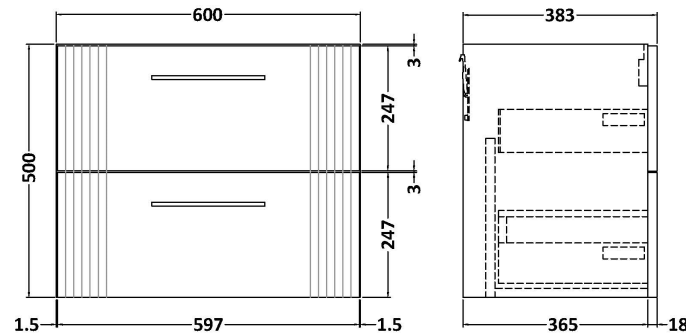

### Product Dimensions

Height (mm):	500
Width (mm):	600
Depth (mm):	383
Nett Weight (kg):	22.5

### Packaging Dimensions

Height (mm):	520
Width (mm):	620
Depth (mm):	405
Gross Weight (kg):	23

### Product Dimensions

Height (mm):	18
Width (mm):	1205
Depth (mm):	390
Nett Weight (kg):	5

### Packaging Dimensions

Height (mm):	25
Width (mm):	1225
Depth (mm):	410
Gross Weight (kg):	5