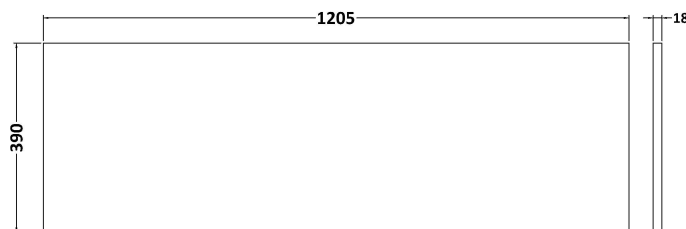

### Product Dimensions

Height (mm):	500
Width (mm):	600
Depth (mm):	383
Nett Weight (kg):	22.5

### Packaging Dimensions

Height (mm):	520
Width (mm):	620
Depth (mm):	405
Gross Weight (kg):	23

### Outer Box Dimensions (If Applicable)

Height (mm):	
Width (mm):	
Depth (mm):	
Gross Weight (kg):	
Barcode:	5056462661155

### Product Dimensions

Height (mm):	18
Width (mm):	1205
Depth (mm):	390
Nett Weight (kg):	5