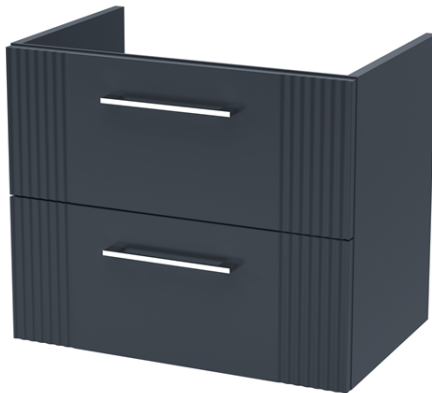

Sales Code: DPF1493W2

Description: 1200 W/H 4-Drawer Vanity & Worktop

### Packaging Details

Barcode: 5056462677026

Sales Code: FLT1493

Description: 600 W/H 2-Drawer Unit

### Product Dimensions

Height (mm):	500
Width (mm):	600
Depth (mm):	383
Nett Weight (kg):	22.5

### Product Dimensions

Height (mm):	18
Width (mm):	1205
Depth (mm):	390
Nett Weight (kg):	5