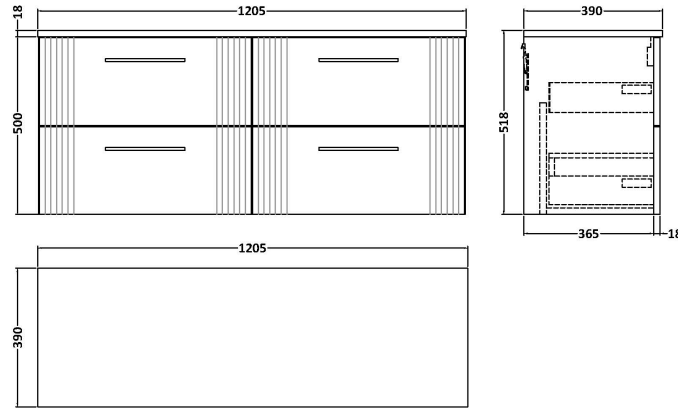

Sales Code: DPF1493W2

Description: 1200 W/H 4-Drawer Vanity & Worktop

Packaging Details

Barcode: 5056462677026