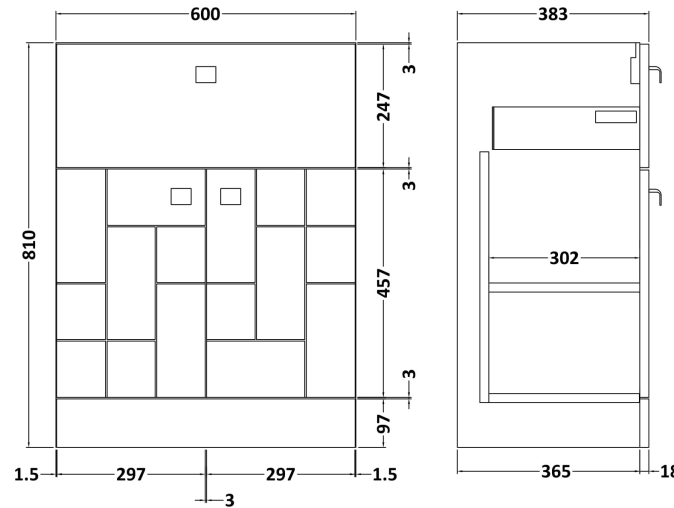

Sales Code: BLO101A

Description: 600 F/S 2-Door/Drawer Unit & Basin 1

Packaging Details

Barcode: 5056211891840

Sales Code: MOF103A

Description: 600 F/S 2-Door/Drawer Unit

Product Dimensions

Height (mm):	810
Width (mm):	600
Depth (mm):	383
Nett Weight (kg):	23

Packaging Dimensions

Height (mm):	885
Width (mm):	620
Depth (mm):	405
Gross Weight (kg):	23.5

Packaging Data

Box Colour:	Brown Cardboard Box
Box Qty:	1
Label Size:	100 x 50
Label Colour:	White Label
Label Qty:	2

Sales Code: NVM013

Description: 600 Mid-Edged Basin 1 Th

Product Dimensions

Height (mm):	180
Width (mm):	610
Depth (mm):	390
Nett Weight (kg):	11

Packaging Dimensions

Height (mm):	200
Width (mm):	410
Depth (mm):	630
Gross Weight (kg):	11

Packaging Data

Box Colour:	Brown Cardboard Box - Printed
Box Qty:	1
Label Size:	100 x 50
Label Colour:	White Label
Label Qty:	2

Outer Box Dimensions (If Applicable)

Height (mm):	
Width (mm):	
Depth (mm):	
Gross Weight (kg):	
Barcode:	5055369043415