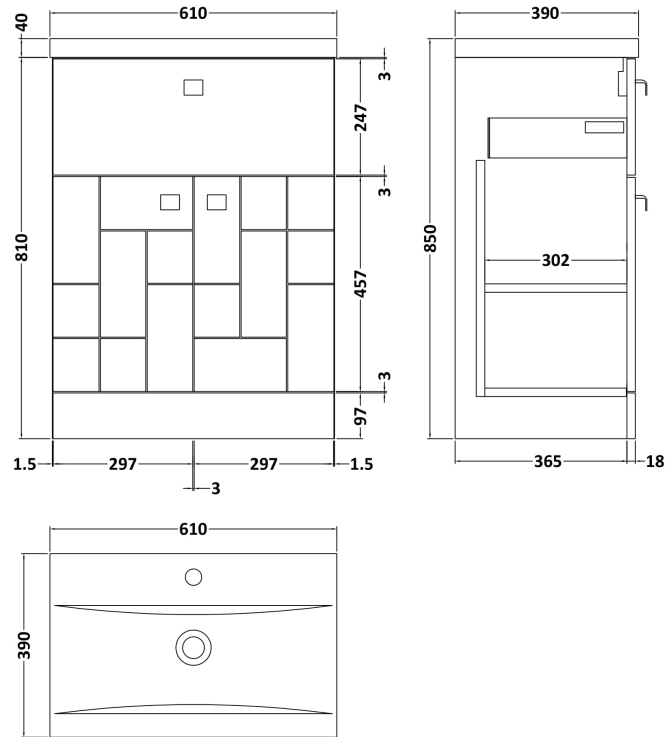

Sales Code: BLO201A

Description: 600 F/S 2-Door/Drawer Unit & Basin 1

Packaging Details

Barcode: 5056211891703

Sales Code: MOF203A

Description: 600 F/S 2-Door/Drawer Unit

Product Dimensions

Height (mm):	810
Width (mm):	600
Depth (mm):	383
Nett Weight (kg):	23

Packaging Dimensions

Height (mm):	885
Width (mm):	620
Depth (mm):	405
Gross Weight (kg):	23.5

Packaging Data

Box Colour:	Brown Cardboard Box
Box Qty:	1
Label Size:	100 x 50
Label Colour:	White Label
Label Qty:	2

Sales Code: NVM013

Description: 600 Mid-Edged Basin 1 Th

Product Dimensions

Height (mm):	180
Width (mm):	610
Depth (mm):	390
Nett Weight (kg):	11

Packaging Dimensions

Height (mm):	200
Width (mm):	410
Depth (mm):	630
Gross Weight (kg):	11

Packaging Data

Box Colour:	Brown Cardboard Box - Printed
Box Qty:	1
Label Size:	100 x 50
Label Colour:	White Label
Label Qty:	2

Outer Box Dimensions (If Applicable)

Height (mm):	
Width (mm):	
Depth (mm):	
Gross Weight (kg):	
Barcode:	5055369043415