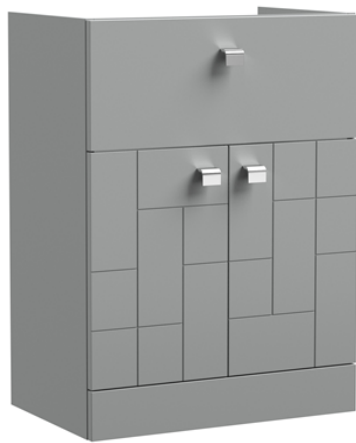

Sales Code: BLO201A

Description: 600 F/S 2-Door/Drawer Unit & Basin 1

Packaging Details

Barcode: 5056211891703

Sales Code: MOF203A

Description: 600 F/S 2-Door/Drawer Unit

Product Dimensions

Height (mm):	810
Width (mm):	600
Depth (mm):	383
Nett Weight (kg):	23

Packaging Dimensions

Height (mm):	885
Width (mm):	620
Depth (mm):	405
Gross Weight (kg):	23.5

Packaging Data

Box Colour:	Brown Cardboard Box
Box Qty:	1
Label Size:	100 x 50
Label Colour:	White Label
Label Qty:	2

Outer Box Dimensions (If Applicable)

Height (mm):	
Width (mm):	
Depth (mm):	
Gross Weight (kg):	
Barcode:	5056211884231

Product Details

Country of Origin:	China
Fitting Instruction:	No
CE & UKCA:	N/A
FSC Certified Materials:	Yes
Colour:	Satin Grey
Construction Method:	Cam & Wood Dowel
Construction Type:	Rigid
Cabinet Finish:	MFC Painted Matt
Fascia Finish:	Mdf Painted Matt
Cabinet Thickness (mm):	18
Fascia Thickness (mm):	18
Drawer Included:	Yes
Drawer Type:	80mm High Metal S/C Inc Galler
No of Shelves:	1
Hinge Type:	95 Degree Clip-On Soft Close
Hinge Included:	Yes, Supplied
Adjustable Legs:	No, Not Required
Fixings Included:	Yes
Handle Style:	Modern
Waste Shroud:	No
Handle Included:	Yes, Supplied
Handle Type:	Drop

Sales Code: NVM013

Description: 600 Mid-Edged Basin 1 Th

Product Dimensions

Height (mm):	180
Width (mm):	610
Depth (mm):	390
Nett Weight (kg):	11

Packaging Dimensions

Height (mm):	200
Width (mm):	410
Depth (mm):	630
Gross Weight (kg):	11