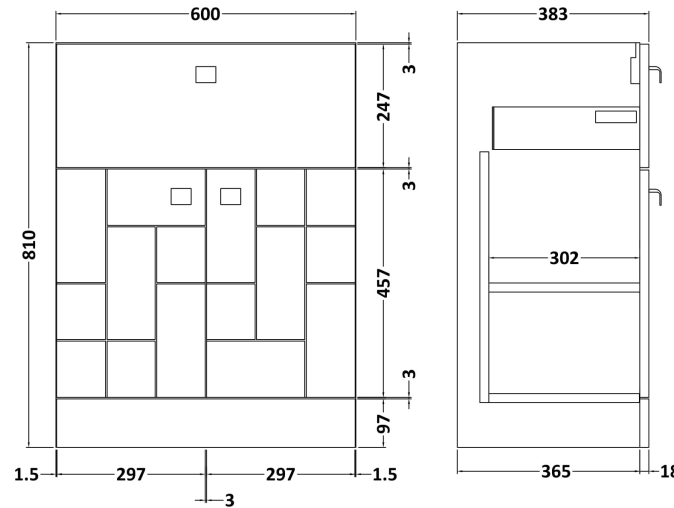

Sales Code: BLO201A

Description: 600 F/S 2-Door/Drawer Unit & Basin 1

Packaging Details

Barcode: 5056211891703

Sales Code: MOF203A

Description: 600 F/S 2-Door/Drawer Unit

Product Dimensions

Height (mm):	810
Width (mm):	600
Depth (mm):	383
Nett Weight (kg):	23

Packaging Dimensions

Height (mm):	885
Width (mm):	620
Depth (mm):	405
Gross Weight (kg):	23.5

Packaging Data

Box Colour:	Brown Cardboard Box
Box Qty:	1
Label Size:	100 x 50
Label Colour:	White Label
Label Qty:	2

Sales Code: NVM013

Description: 600 Mid-Edged Basin 1 Th

Product Dimensions

Height (mm):	180
Width (mm):	610
Depth (mm):	390
Nett Weight (kg):	11

Packaging Dimensions

Height (mm):	200
Width (mm):	410
Depth (mm):	630
Gross Weight (kg):	11

Packaging Data

Box Colour:	Brown Cardboard Box - Printed
Box Qty:	1
Label Size:	100 x 50
Label Colour:	White Label
Label Qty:	2

Outer Box Dimensions (If Applicable)

Height (mm):	
Width (mm):	
Depth (mm):	
Gross Weight (kg):	
Barcode:	5055369043415