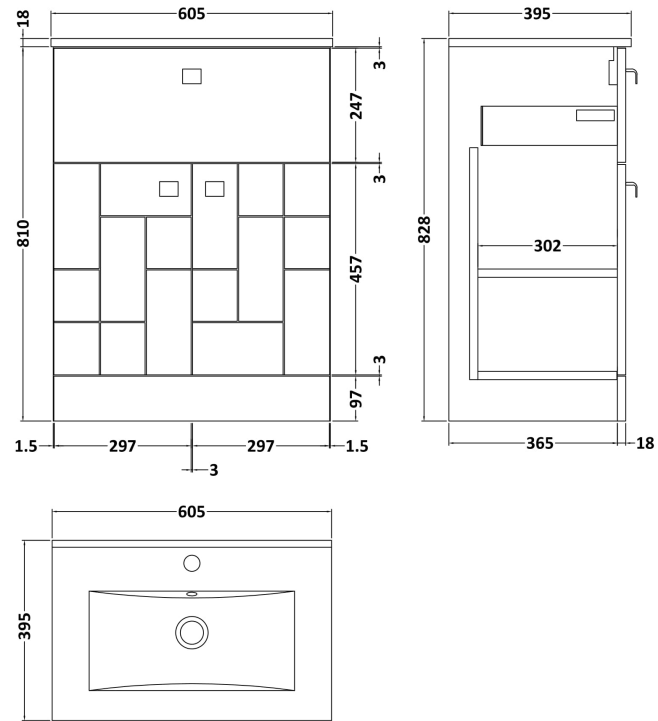

### Packaging Details

Barcode: 5056211887898

Sales Code: MOF203A

Description: 600 F/S 2-Door/Drawer Unit

**Product Dimensions**

Height (mm):	810
Width (mm):	600
Depth (mm):	383
Nett Weight (kg):	23

**Packaging Dimensions**

Height (mm):	885
Width (mm):	620
Depth (mm):	405
Gross Weight (kg):	23.5

**Packaging Data**

Box Colour:	Brown Cardboard Box
Box Qty:	1
Label Size:	100 x 50
Label Colour:	White Label
Label Qty:	2

**Outer Box Dimensions (If Applicable)**

### Product Dimensions

Height (mm):	170
Width (mm):	600
Depth (mm):	390
Nett Weight (kg):	10.76

### Packaging Dimensions

Height (mm):	200
Width (mm):	400
Depth (mm):	620
Gross Weight (kg):	10.76