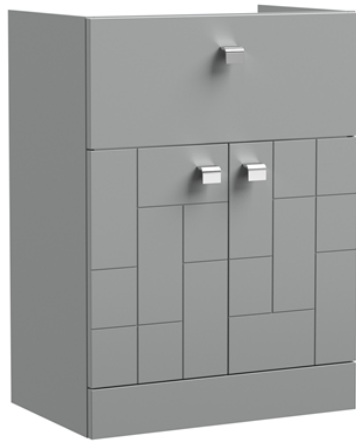

Sales Code: BLO201B

Description: 600 F/S 2-Door/Drawer Unit & Basin 2

### Packaging Details

Barcode: 5056211887898

Sales Code: MOF203A

Description: 600 F/S 2-Door/Drawer Unit

**Product Dimensions**

Height (mm):	810
Width (mm):	600
Depth (mm):	383
Nett Weight (kg):	23

**Packaging Dimensions**

Height (mm):	885
Width (mm):	620
Depth (mm):	405
Gross Weight (kg):	23.5

**Packaging Data**

Box Colour:	Brown Cardboard Box
Box Qty:	1
Label Size:	100 x 50
Label Colour:	White Label
Label Qty:	2

**Outer Box Dimensions (If Applicable)**

Height (mm):	
Width (mm):	
Depth (mm):	
Gross Weight (kg):	
Barcode:	5056211884231

**Product Details**

Country of Origin:	China
Fitting Instruction:	No
CE & UKCA:	N/A
FSC Certified Materials:	Yes
Colour:	Satin Grey
Construction Method:	Cam & Wood Dowel
Construction Type:	Rigid
Cabinet Finish:	MFC Painted Matt
Fascia Finish:	Mdf Painted Matt
Cabinet Thickness (mm):	18
Fascia Thickness (mm):	18
Drawer Included:	Yes
Drawer Type:	80mm High Metal S/C Inc Galler
No of Shelves:	1
Hinge Type:	95 Degree Clip-On Soft Close
Hinge Included:	Yes, Supplied
Adjustable Legs:	No, Not Required
Fixings Included:	Yes
Handle Style:	Modern
Waste Shroud:	No
Handle Included:	Yes, Supplied
Handle Type:	Drop