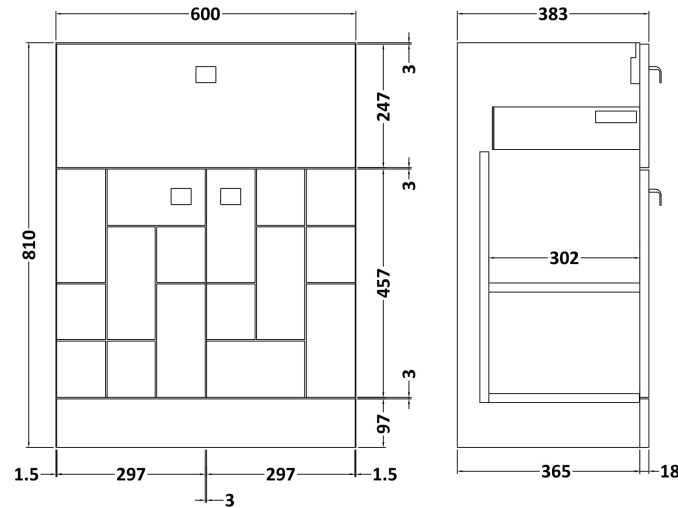

### Packaging Details

Barcode: 5056211887898

Sales Code: MOF203A

Description: 600 F/S 2-Door/Drawer Unit

**Product Dimensions**

Height (mm):	810
Width (mm):	600
Depth (mm):	383
Nett Weight (kg):	23

**Packaging Dimensions**

Height (mm):	885
Width (mm):	620
Depth (mm):	405
Gross Weight (kg):	23.5

**Packaging Data**

Box Colour:	Brown Cardboard Box
Box Qty:	1
Label Size:	100 x 50
Label Colour:	White Label
Label Qty:	2

**Outer Box Dimensions (If Applicable)**

### Product Dimensions

Height (mm):	170
Width (mm):	600
Depth (mm):	390
Nett Weight (kg):	10.76

### Packaging Dimensions

Height (mm):	200
Width (mm):	400
Depth (mm):	620
Gross Weight (kg):	10.76