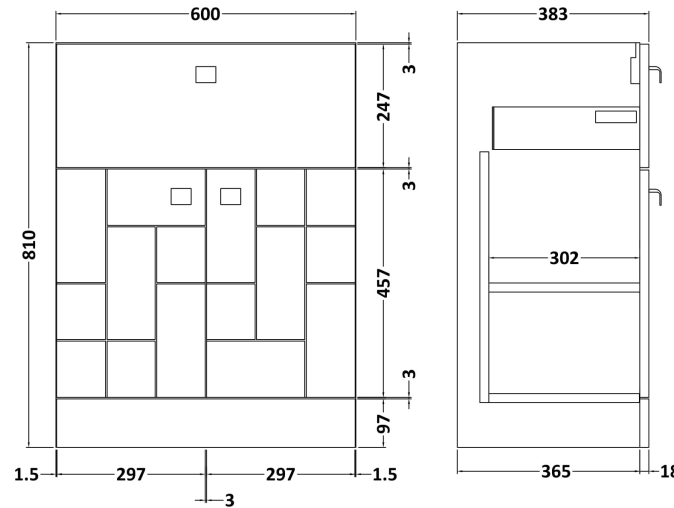

Sales Code: BLO101D

Description: 600 F/S 2-Door/Drawer Unit & Basin 3

Packaging Details

Barcode: 5056211892007

Sales Code: MOF103A

Description: 600 F/S 2-Door/Drawer Unit

Product Dimensions

Height (mm):	810
Width (mm):	600
Depth (mm):	383
Nett Weight (kg):	23

Packaging Dimensions

Height (mm):	885
Width (mm):	620
Depth (mm):	405
Gross Weight (kg):	23.5

Packaging Data

Box Colour:	Brown Cardboard Box
Box Qty:	1
Label Size:	100 x 50
Label Colour:	White Label
Label Qty:	2

Sales Code: NVM033

Description: 600 Thin Edged Basin 1Th

Product Dimensions

Height (mm):	170
Width (mm):	610
Depth (mm):	395
Nett Weight (kg):	11

Packaging Dimensions

Height (mm):	190
Width (mm):	630
Depth (mm):	415
Gross Weight (kg):	11.5

Packaging Data

Box Colour:	Brown Cardboard Box - Printed
Box Qty:	1
Label Size:	100 x 50
Label Colour:	White Label
Label Qty:	2

Outer Box Dimensions (If Applicable)

Height (mm):	
Width (mm):	
Depth (mm):	
Gross Weight (kg):	
Barcode:	5056211853428