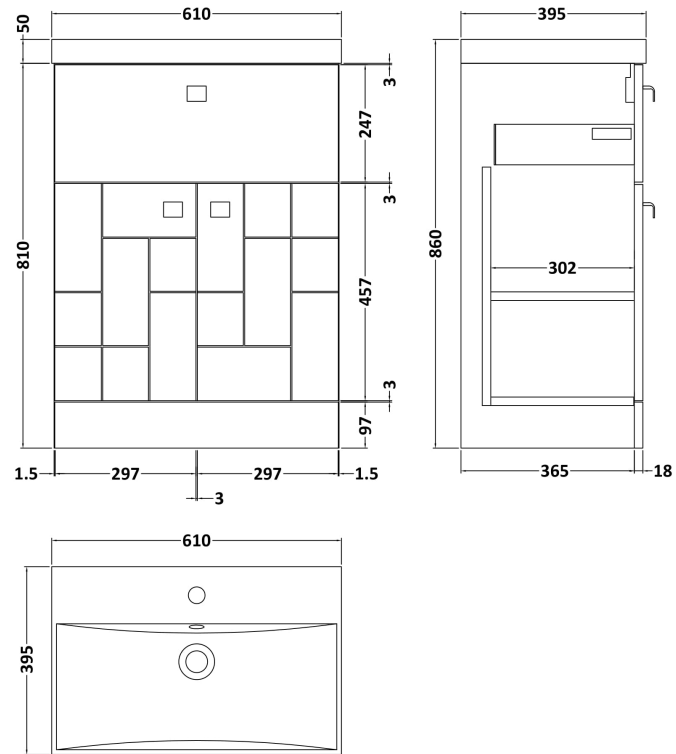

Sales Code: BLO101D

Description: 600 F/S 2-Door/Drawer Unit & Basin 3

Packaging Details

Barcode: 5056211892007

Sales Code: MOF103A

Description: 600 F/S 2-Door/Drawer Unit

Product Dimensions

Height (mm):	810
Width (mm):	600
Depth (mm):	383
Nett Weight (kg):	23

Packaging Dimensions

Height (mm):	885
Width (mm):	620
Depth (mm):	405
Gross Weight (kg):	23.5

Packaging Data

Box Colour:	Brown Cardboard Box
Box Qty:	1
Label Size:	100 x 50
Label Colour:	White Label
Label Qty:	2

Sales Code: NVM033

Description: 600 Thin Edged Basin 1Th

Product Dimensions

Height (mm):	170
Width (mm):	610
Depth (mm):	395
Nett Weight (kg):	11

Packaging Dimensions

Height (mm):	190
Width (mm):	630
Depth (mm):	415
Gross Weight (kg):	11.5

Packaging Data

Box Colour:	Brown Cardboard Box - Printed
Box Qty:	1
Label Size:	100 x 50
Label Colour:	White Label
Label Qty:	2

Outer Box Dimensions (If Applicable)

Height (mm):	
Width (mm):	
Depth (mm):	
Gross Weight (kg):	
Barcode:	5056211853428