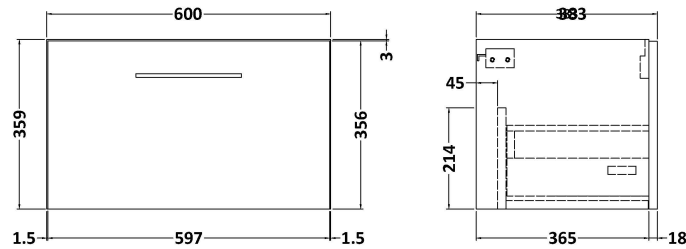

Sales Code: ARN522A

Description: 600 Wh 1-Drawer Vanity & Basin 1

Packaging Details

Barcode: 5056462667645

Sales Code: NVF522N

Description: 600 Single Drawer Unit (365 Deep)

Product Dimensions

Height (mm):	359
Width (mm):	600
Depth (mm):	383
Nett Weight (kg):	13

Packaging Dimensions

Height (mm):	391
Width (mm):	632
Depth (mm):	391
Gross Weight (kg):	13.5

Packaging Data

Box Colour:	Brown Cardboard Box
Box Qty:	1
Label Size:	100 x 50
Label Colour:	White Label
Label Qty:	2

Sales Code: NVM013

Description: 600 Mid-Edged Basin 1 Th

Product Dimensions

Height (mm):	180
Width (mm):	610
Depth (mm):	390
Nett Weight (kg):	11

Packaging Dimensions

Height (mm):	200
Width (mm):	410
Depth (mm):	630
Gross Weight (kg):	11

Packaging Data

Box Colour:	Brown Cardboard Box - Printed
Box Qty:	1
Label Size:	100 x 50
Label Colour:	White Label
Label Qty:	2

Outer Box Dimensions (If Applicable)

Height (mm):	
Width (mm):	
Depth (mm):	
Gross Weight (kg):	
Barcode:	5055369043415