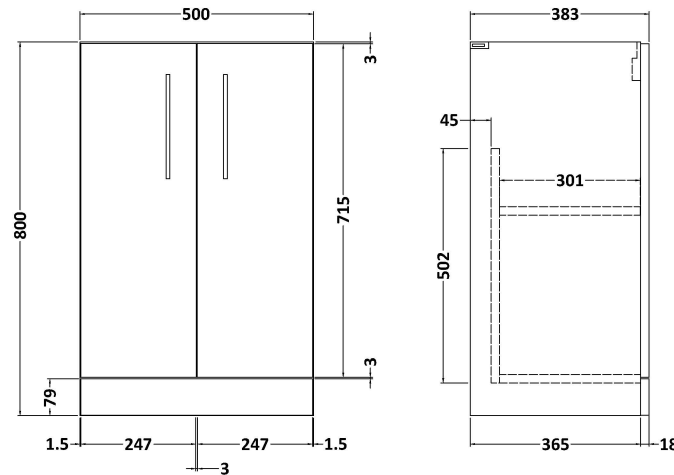

Sales Code: ARN501A

Description: 500 Fs 2-Door Vanity & Basin 1

Packaging Details

Barcode: 5056462615721

Sales Code: NVF501N

Description: 500 Fs 2-Door Unit (365 Deep)

Product Dimensions

Height (mm):	800
Width (mm):	500
Depth (mm):	383
Nett Weight (kg):	17

Packaging Dimensions

Height (mm):	835
Width (mm):	520
Depth (mm):	375
Gross Weight (kg):	17.5

Packaging Data

Box Colour:	Brown Cardboard Box
Box Qty:	1
Label Size:	100 x 50
Label Colour:	White Label
Label Qty:	2

Outer Box Dimensions (If Applicable)

Height (mm):	
Width (mm):	
Depth (mm):	
Gross Weight (kg):	
Barcode:	5056462660196

Product Details

Country of Origin:	United Kingdom
Fitting Instruction:	No
CE & UKCA:	N/A
FSC Certified Materials:	Yes
Colour:	Anthracite Woodgrain
Construction Method:	Cam & Wood Dowel
Construction Type:	Rigid
Cabinet Finish:	MFC Textured Woodgrain
Fascia Finish:	MFC Textured Woodgrain
Cabinet Thickness (mm):	18
Fascia Thickness (mm):	18
Drawer Included:	No
Drawer Type:	Not Applicable
No of Shelves:	1
Hinge Type:	95 Degree Clip-On Soft Close
Hinge Included:	Yes, Supplied
Adjustable Legs:	No, Not Required
Fixings Included:	Yes
Handle Style:	Contemporary
Waste Shroud:	No
Handle Included:	Yes, Supplied
Handle Type:	D-Shape

Sales Code: NVM012

Description: 500 Mid-Edged Basin 1 Th

Product Dimensions

Height (mm):	180
Width (mm):	510
Depth (mm):	390
Nett Weight (kg):	10.54

Packaging Dimensions

Height (mm):	210
Width (mm):	410
Depth (mm):	530
Gross Weight (kg):	10.54