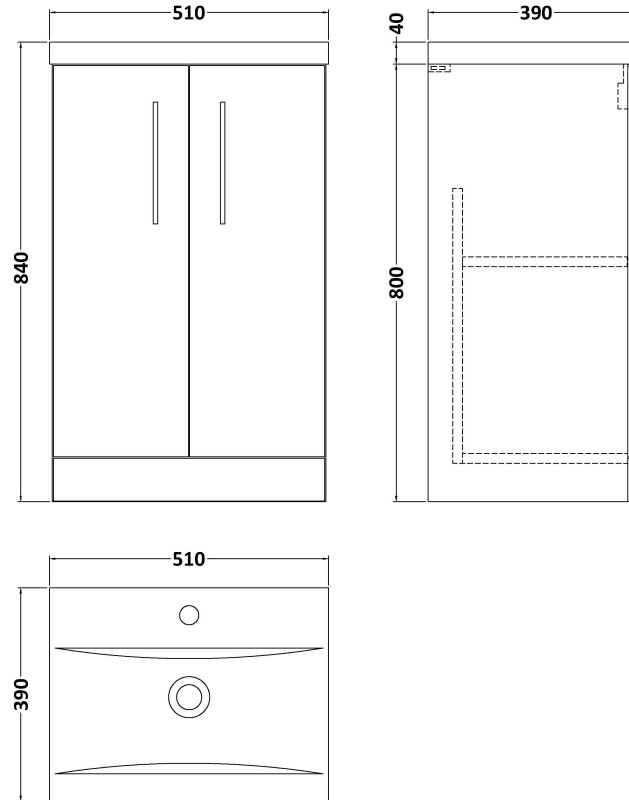

Sales Code: ARN501A

Description: 500 Fs 2-Door Vanity & Basin 1

Packaging Details

Barcode: 5056462615721

Sales Code: NVF501N

Description: 500 Fs 2-Door Unit (365 Deep)

Product Dimensions

Height (mm):	800
Width (mm):	500
Depth (mm):	383
Nett Weight (kg):	17

Packaging Dimensions

Height (mm):	835
Width (mm):	520
Depth (mm):	375
Gross Weight (kg):	17.5

Packaging Data

Box Colour:	Brown Cardboard Box
Box Qty:	1
Label Size:	100 x 50
Label Colour:	White Label
Label Qty:	2

Outer Box Dimensions (If Applicable)

Height (mm):	
Width (mm):	
Depth (mm):	
Gross Weight (kg):	
Barcode:	5056462660196

Product Details

Country of Origin:	United Kingdom
Fitting Instruction:	No
CE & UKCA:	N/A
FSC Certified Materials:	Yes
Colour:	Anthracite Woodgrain
Construction Method:	Cam & Wood Dowel
Construction Type:	Rigid
Cabinet Finish:	MFC Textured Woodgrain
Fascia Finish:	MFC Textured Woodgrain
Cabinet Thickness (mm):	18
Fascia Thickness (mm):	18
Drawer Included:	No
Drawer Type:	Not Applicable
No of Shelves:	1
Hinge Type:	95 Degree Clip-On Soft Close
Hinge Included:	Yes, Supplied
Adjustable Legs:	No, Not Required
Fixings Included:	Yes
Handle Style:	Contemporary
Waste Shroud:	No
Handle Included:	Yes, Supplied
Handle Type:	D-Shape

Sales Code: NVM012

Description: 500 Mid-Edged Basin 1 Th

Product Dimensions

Height (mm):	180
Width (mm):	510
Depth (mm):	390
Nett Weight (kg):	10.54

Packaging Dimensions

Height (mm):	210
Width (mm):	410
Depth (mm):	530
Gross Weight (kg):	10.54