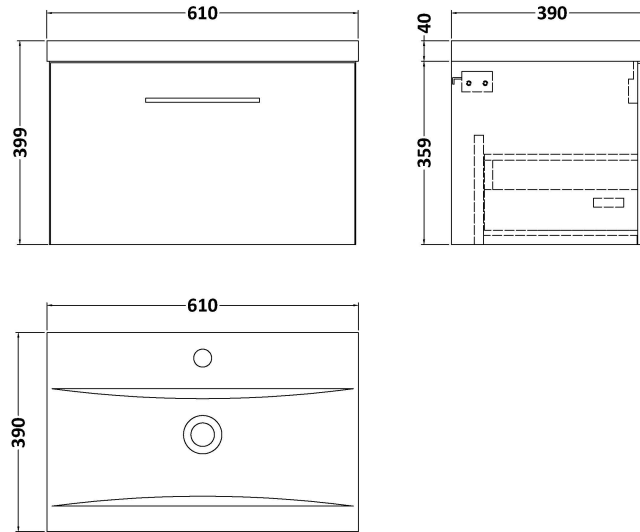

### Packaging Details

Barcode: 5056462667348

**Sales Code:** NVF122

**Description:** 600 Single Drawer Unit (365 Deep)

**Product Dimensions**

Height (mm):	359
Width (mm):	600
Depth (mm):	383
Nett Weight (kg):	13

**Packaging Dimensions**

Height (mm):	391
Width (mm):	632
Depth (mm):	391
Gross Weight (kg):	13.5

**Packaging Data**

Box Colour:	Brown Cardboard Box - Printed
Box Qty:	0
Label Size:	0 x 0
Label Colour:	Not Applicable
Label Qty:	0

### Product Dimensions

Height (mm):	180
Width (mm):	610
Depth (mm):	390
Nett Weight (kg):	11

### Packaging Dimensions

Height (mm):	200
Width (mm):	410
Depth (mm):	630
Gross Weight (kg):	11