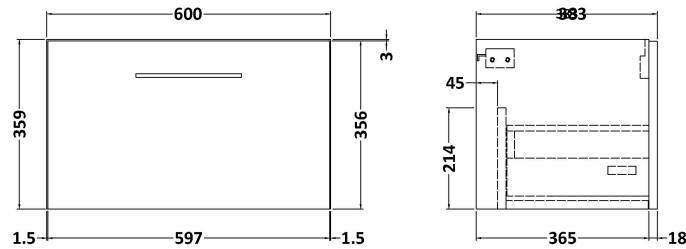

### Packaging Details

Barcode: 5056462667348

**Sales Code:** NVF122

**Description:** 600 Single Drawer Unit (365 Deep)

**Product Dimensions**

Height (mm):	359
Width (mm):	600
Depth (mm):	383
Nett Weight (kg):	13

**Packaging Dimensions**

Height (mm):	391
Width (mm):	632
Depth (mm):	391
Gross Weight (kg):	13.5

**Packaging Data**

Box Colour:	Brown Cardboard Box - Printed
Box Qty:	0
Label Size:	0 x 0
Label Colour:	Not Applicable
Label Qty:	0

### Product Dimensions

Height (mm):	180
Width (mm):	610
Depth (mm):	390
Nett Weight (kg):	11

### Packaging Dimensions

Height (mm):	200
Width (mm):	410
Depth (mm):	630
Gross Weight (kg):	11