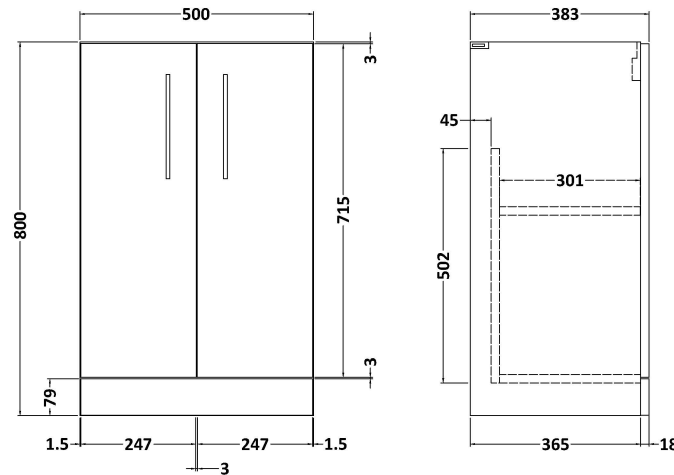

### Product Dimensions

Height (mm):	800
Width (mm):	500
Depth (mm):	383
Nett Weight (kg):	17.5

### Packaging Dimensions

Height (mm):	835
Width (mm):	520
Depth (mm):	375
Gross Weight (kg):	18

### Product Dimensions

Height (mm):	180
Width (mm):	510
Depth (mm):	390
Nett Weight (kg):	10.54

### Packaging Dimensions

Height (mm):	210
Width (mm):	410
Depth (mm):	530
Gross Weight (kg):	10.54