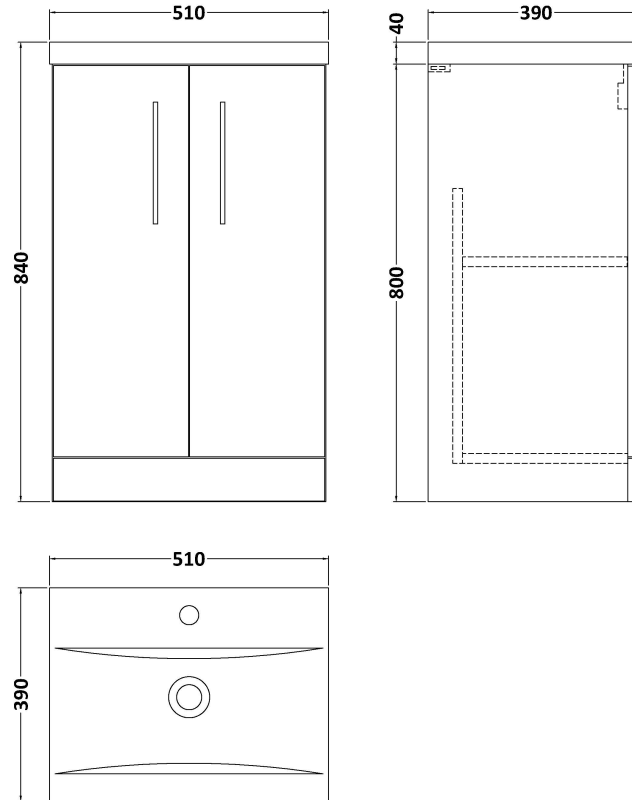

Sales Code: ARN801A

Description: 500 Fs 2-Door Vanity & Basin 1

Packaging Details

Barcode: 5056462664040