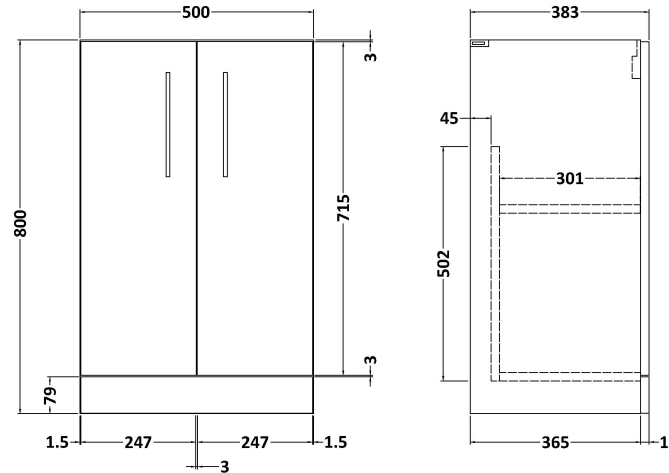

Sales Code: ARN2501A

Description: 500 Fs 2-Door Vanity & Basin 1

Packaging Details

Barcode: 5056462664071

Sales Code: NVF2501

Description: 500 Fs 2-Door Unit (365 Deep)

Product Dimensions

Height (mm):	800
Width (mm):	500
Depth (mm):	383
Nett Weight (kg):	17

Packaging Dimensions

Height (mm):	835
Width (mm):	520
Depth (mm):	375
Gross Weight (kg):	17.5

Packaging Data

Box Colour:	Brown Cardboard Box
Box Qty:	1
Label Size:	100 x 50
Label Colour:	White Label
Label Qty:	2

Outer Box Dimensions (If Applicable)

Height (mm):	
Width (mm):	
Depth (mm):	
Gross Weight (kg):	
Barcode:	5056462659978

Product Details

Country of Origin:	United Kingdom
Fitting Instruction:	No
CE & UKCA:	N/A
FSC Certified Materials:	Yes
Colour:	Grey Vicenza Oak
Construction Method:	Cam & Wood Dowel
Construction Type:	Rigid
Cabinet Finish:	MFC Textured Woodgrain
Fascia Finish:	MFC Textured Woodgrain
Cabinet Thickness (mm):	18
Fascia Thickness (mm):	18
Drawer Included:	No
Drawer Type:	Not Applicable
No of Shelves:	1
Hinge Type:	95 Degree Clip-On Soft Close
Hinge Included:	Yes, Supplied
Adjustable Legs:	No, Not Required
Fixings Included:	Yes
Handle Style:	Contemporary
Waste Shroud:	No
Handle Included:	Yes, Supplied
Handle Type:	D-Shape

Sales Code: NVM012

Description: 500 Mid-Edged Basin 1 Th

Product Dimensions

Height (mm):	180
Width (mm):	510
Depth (mm):	390
Nett Weight (kg):	10.54

Packaging Dimensions

Height (mm):	210
Width (mm):	410
Depth (mm):	530
Gross Weight (kg):	10.54