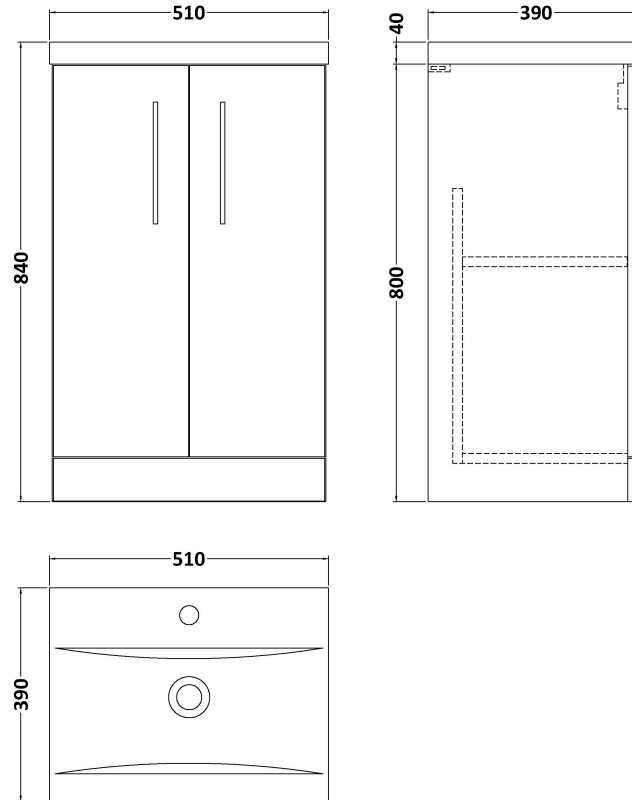

Sales Code: ARN2501A

Description: 500 Fs 2-Door Vanity & Basin 1

Packaging Details

Barcode: 5056462664071

Sales Code: NVF2501

Description: 500 Fs 2-Door Unit (365 Deep)

Product Dimensions

Height (mm):	800
Width (mm):	500
Depth (mm):	383
Nett Weight (kg):	17

Packaging Dimensions

Height (mm):	835
Width (mm):	520
Depth (mm):	375
Gross Weight (kg):	17.5

Packaging Data

Box Colour:	Brown Cardboard Box
Box Qty:	1
Label Size:	100 x 50
Label Colour:	White Label
Label Qty:	2

Outer Box Dimensions (If Applicable)

Height (mm):	
Width (mm):	
Depth (mm):	
Gross Weight (kg):	
Barcode:	5056462659978

Product Details

Country of Origin:	United Kingdom
Fitting Instruction:	No
CE & UKCA:	N/A
FSC Certified Materials:	Yes
Colour:	Grey Vicenza Oak
Construction Method:	Cam & Wood Dowel
Construction Type:	Rigid
Cabinet Finish:	MFC Textured Woodgrain
Fascia Finish:	MFC Textured Woodgrain
Cabinet Thickness (mm):	18
Fascia Thickness (mm):	18
Drawer Included:	No
Drawer Type:	Not Applicable
No of Shelves:	1
Hinge Type:	95 Degree Clip-On Soft Close
Hinge Included:	Yes, Supplied
Adjustable Legs:	No, Not Required
Fixings Included:	Yes
Handle Style:	Contemporary
Waste Shroud:	No
Handle Included:	Yes, Supplied
Handle Type:	D-Shape

Sales Code: NVM012

Description: 500 Mid-Edged Basin 1 Th

Product Dimensions

Height (mm):	180
Width (mm):	510
Depth (mm):	390
Nett Weight (kg):	10.54

Packaging Dimensions

Height (mm):	210
Width (mm):	410
Depth (mm):	530
Gross Weight (kg):	10.54