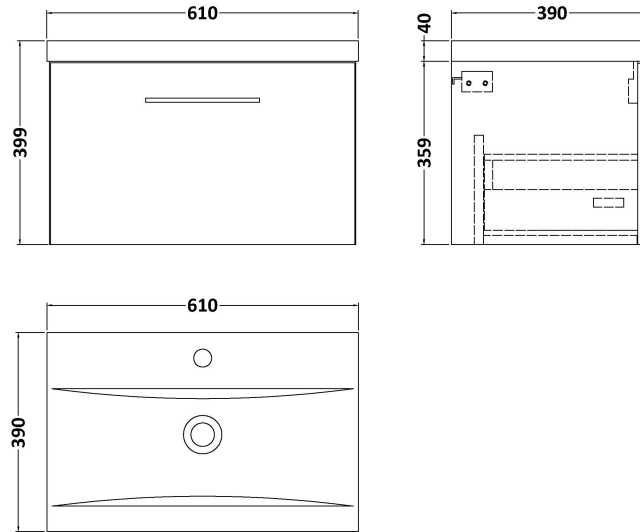

Sales Code: ARN822A

Description: 600 Wh 1-Drawer Vanity & Basin 1

Packaging Details

Barcode: 5056462667461

Sales Code: NVF822

Description: 600 Single Drawer Unit (365 Deep)

Product Dimensions

Height (mm):	359
Width (mm):	600
Depth (mm):	383
Nett Weight (kg):	13

Packaging Dimensions

Height (mm):	391
Width (mm):	632
Depth (mm):	391
Gross Weight (kg):	13.5

Packaging Data

Box Colour:	Brown Cardboard Box - Printed
Box Qty:	0
Label Size:	0 x 0
Label Colour:	White Label
Label Qty:	2

Outer Box Dimensions (If Applicable)

Height (mm):	
Width (mm):	
Depth (mm):	
Gross Weight (kg):	
Barcode:	5056462660806

Product Details

Country of Origin:	China
Fitting Instruction:	No
CE & UKCA:	N/A
FSC Certified Materials:	Yes
Colour:	Satin Green
Construction Method:	Cam & Wood Dowel
Construction Type:	Rigid
Cabinet Finish:	MFC Painted Matt
Fascia Finish:	Mdf Painted Matt
Cabinet Thickness (mm):	16
Fascia Thickness (mm):	18
Drawer Included:	Yes
Drawer Type:	80mm High Metal S/C Inc Galler
No of Shelves:	0
Hinge Type:	Not Applicable
Hinge Included:	Not Applicable
Adjustable Legs:	No, Not Required
Fixings Included:	Yes
Handle Style:	Contemporary
Waste Shroud:	Yes
Handle Included:	Yes, Supplied
Handle Type:	D-Shape

Sales Code: NVM013

Description: 600 Mid-Edged Basin 1 Th

Product Dimensions

Height (mm):	180
Width (mm):	610
Depth (mm):	390
Nett Weight (kg):	11

Packaging Dimensions

Height (mm):	200
Width (mm):	410
Depth (mm):	630
Gross Weight (kg):	11