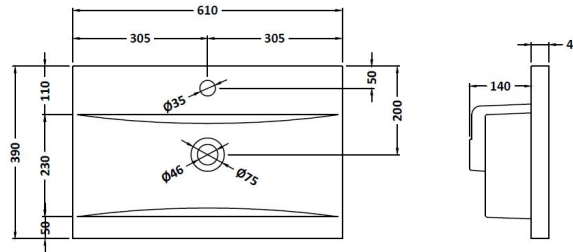

Packaging Dimensions

Height (mm):	391
Width (mm):	632
Depth (mm):	391
Gross Weight (kg):	13.5

Packaging Data

Box Colour:	Brown Cardboard Box - Printed
Box Qty:	0
Label Size:	0 x 0
Label Colour:	White Label
Label Qty:	2

Outer Box Dimensions (If Applicable)

Height (mm):	
Width (mm):	
Depth (mm):	
Gross Weight (kg):	
Barcode:	5056462660806

Product Details

Country of Origin:	China
Fitting Instruction:	No
CE & UKCA:	N/A
FSC Certified Materials:	Yes
Colour:	Satin Green
Construction Method:	Cam & Wood Dowel
Construction Type:	Rigid
Cabinet Finish:	MFC Painted Matt
Fascia Finish:	Mdf Painted Matt
Cabinet Thickness (mm):	16
Fascia Thickness (mm):	18
Drawer Included:	Yes
Drawer Type:	80mm High Metal S/C Inc Galler
No of Shelves:	0
Hinge Type:	Not Applicable
Hinge Included:	Not Applicable
Adjustable Legs:	No, Not Required
Fixings Included:	Yes
Handle Style:	Contemporary
Waste Shroud:	Yes
Handle Included:	Yes, Supplied
Handle Type:	D-Shape

Sales Code: NVM013

Description: 600 Mid-Edged Basin 1 Th

Product Dimensions

Height (mm):	180
Width (mm):	610
Depth (mm):	390
Nett Weight (kg):	11

Packaging Dimensions

Height (mm):	200
Width (mm):	410
Depth (mm):	630
Gross Weight (kg):	11

Packaging Data

Box Colour:	Brown Cardboard Box - Printed
Box Qty:	1
Label Size:	100 x 50
Label Colour:	White Label
Label Qty:	2

Outer Box Dimensions (If Applicable)

Height (mm):	
Width (mm):	
Depth (mm):	
Gross Weight (kg):	
Barcode:	5055369043415