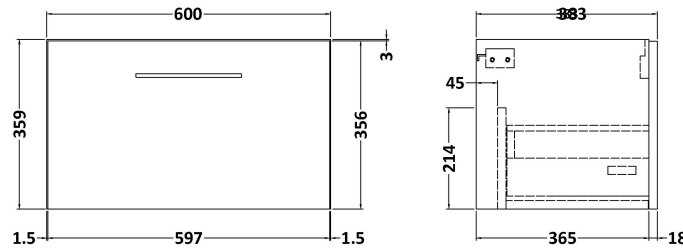

Sales Code: ARN822A

Description: 600 Wh 1-Drawer Vanity & Basin 1

Packaging Details

Barcode: 5056462667461

Sales Code: NVF822

Description: 600 Single Drawer Unit (365 Deep)

Product Dimensions

Height (mm):	359
Width (mm):	600
Depth (mm):	383
Nett Weight (kg):	13

Packaging Dimensions

Height (mm):	391
Width (mm):	632
Depth (mm):	391
Gross Weight (kg):	13.5

Packaging Data

Box Colour:	Brown Cardboard Box - Printed
Box Qty:	0
Label Size:	0 x 0
Label Colour:	White Label
Label Qty:	2

Sales Code: NVM013

Description: 600 Mid-Edged Basin 1 Th

Product Dimensions

Height (mm):	180
Width (mm):	610
Depth (mm):	390
Nett Weight (kg):	11

Packaging Dimensions

Height (mm):	200
Width (mm):	410
Depth (mm):	630
Gross Weight (kg):	11

Packaging Data

Box Colour:	Brown Cardboard Box - Printed
Box Qty:	1
Label Size:	100 x 50
Label Colour:	White Label
Label Qty:	2

Outer Box Dimensions (If Applicable)

Height (mm):	
Width (mm):	
Depth (mm):	
Gross Weight (kg):	
Barcode:	5055369043415