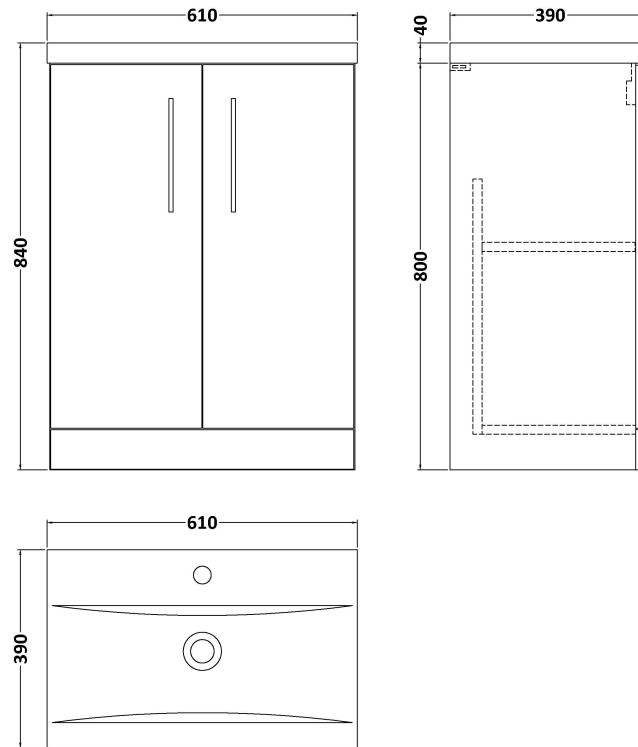

Sales Code: ARN603A

Description: 600 Fs 2-Door Vanity & Basin 1

Packaging Details

Barcode: 5056462614915

Sales Code: NVF603N

Description: 600 Fs 2-Door Unit (365 Deep)

Product Dimensions

Height (mm):	800
Width (mm):	600
Depth (mm):	383
Nett Weight (kg):	19.5

Packaging Dimensions

Height (mm):	835
Width (mm):	620
Depth (mm):	375
Gross Weight (kg):	20

Packaging Data

Box Colour:	Brown Cardboard Box
Box Qty:	1
Label Size:	100 x 50
Label Colour:	White Label
Label Qty:	2

Sales Code: NVM013

Description: 600 Mid-Edged Basin 1 Th

Product Dimensions

Height (mm):	180
Width (mm):	610
Depth (mm):	390
Nett Weight (kg):	11

Packaging Dimensions

Height (mm):	200
Width (mm):	410
Depth (mm):	630
Gross Weight (kg):	11

Packaging Data

Box Colour:	Brown Cardboard Box - Printed
Box Qty:	1
Label Size:	100 x 50
Label Colour:	White Label
Label Qty:	2

Outer Box Dimensions (If Applicable)

Height (mm):	
Width (mm):	
Depth (mm):	
Gross Weight (kg):	
Barcode:	5055369043415