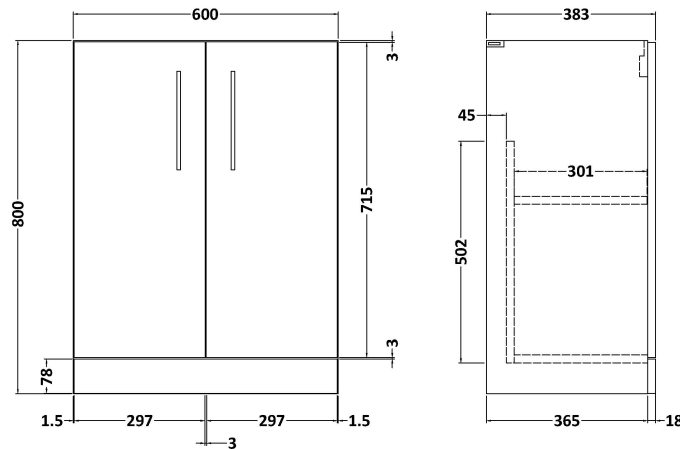

Sales Code: ARN603A

Description: 600 Fs 2-Door Vanity & Basin 1

Packaging Details

Barcode: 5056462614915

Sales Code: NVF603N

Description: 600 Fs 2-Door Unit (365 Deep)

Product Dimensions

Height (mm):	800
Width (mm):	600
Depth (mm):	383
Nett Weight (kg):	19.5

Packaging Dimensions

Height (mm):	835
Width (mm):	620
Depth (mm):	375
Gross Weight (kg):	20

Packaging Data

Box Colour:	Brown Cardboard Box
Box Qty:	1
Label Size:	100 x 50
Label Colour:	White Label
Label Qty:	2

Outer Box Dimensions (If Applicable)

Height (mm):	
Width (mm):	
Depth (mm):	
Gross Weight (kg):	
Barcode:	5056462660202

Product Details

Country of Origin:	United Kingdom
Fitting Instruction:	No
CE & UKCA:	N/A
FSC Certified Materials:	Yes
Colour:	Black Woodgrain
Construction Method:	Cam & Wood Dowel
Construction Type:	Rigid
Cabinet Finish:	MFC Textured Woodgrain
Fascia Finish:	MFC Textured Woodgrain
Cabinet Thickness (mm):	18
Fascia Thickness (mm):	18
Drawer Included:	No
Drawer Type:	Not Applicable
No of Shelves:	1
Hinge Type:	95 Degree Clip-On Soft Close
Hinge Included:	Yes, Supplied
Adjustable Legs:	No, Not Required
Fixings Included:	Yes
Handle Style:	Contemporary
Waste Shroud:	No
Handle Included:	Yes, Supplied
Handle Type:	D-Shape

Sales Code: NVM013

Description: 600 Mid-Edged Basin 1 Th

Product Dimensions

Height (mm):	180
Width (mm):	610
Depth (mm):	390
Nett Weight (kg):	11

Packaging Dimensions

Height (mm):	200
Width (mm):	410
Depth (mm):	630
Gross Weight (kg):	11