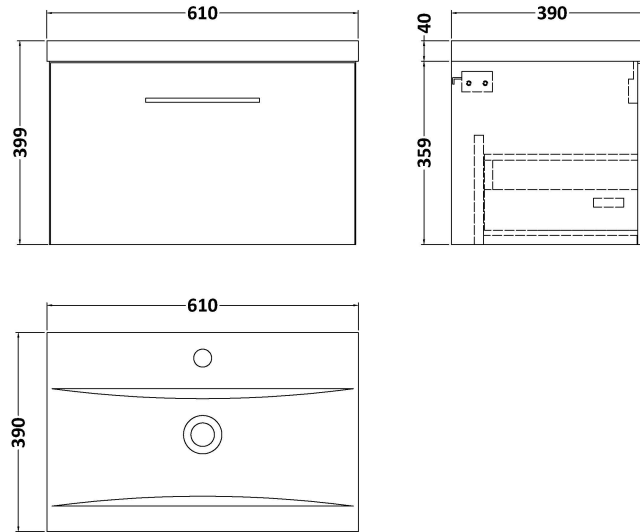

Sales Code: ARN2522A

Description: 600 Wh 1-Drawer Vanity & Basin 1

Packaging Details

Barcode: 5056462667522

Sales Code: NVF2522

Description: 600 Single Drawer Unit (365 Deep)

Product Dimensions

Height (mm):	359
Width (mm):	600
Depth (mm):	383
Nett Weight (kg):	13

Packaging Dimensions

Height (mm):	391
Width (mm):	632
Depth (mm):	391
Gross Weight (kg):	13.5

Packaging Data

Box Colour:	Brown Cardboard Box
Box Qty:	1
Label Size:	100 x 50
Label Colour:	White Label
Label Qty:	2

Outer Box Dimensions (If Applicable)

Height (mm):	
Width (mm):	
Depth (mm):	
Gross Weight (kg):	
Barcode:	5056462660813

Product Details

Country of Origin:	United Kingdom
Fitting Instruction:	No
CE & UKCA:	N/A
FSC Certified Materials:	Yes
Colour:	Grey Vicenza Oak
Construction Method:	Cam & Wood Dowel
Construction Type:	Rigid
Cabinet Finish:	MFC Textured Woodgrain
Fascia Finish:	MFC Textured Woodgrain
Cabinet Thickness (mm):	18
Fascia Thickness (mm):	18
Drawer Included:	Yes
Drawer Type:	80mm High Metal S/C Inc Galler
No of Shelves:	0
Hinge Type:	Not Applicable
Hinge Included:	Not Applicable
Adjustable Legs:	No, Not Required
Fixings Included:	Yes
Handle Style:	Contemporary
Waste Shroud:	Yes
Handle Included:	Yes, Supplied
Handle Type:	D-Shape

Sales Code: NVM013

Description: 600 Mid-Edged Basin 1 Th

Product Dimensions

Height (mm):	180
Width (mm):	610
Depth (mm):	390
Nett Weight (kg):	11

Packaging Dimensions

Height (mm):	200
Width (mm):	410
Depth (mm):	630
Gross Weight (kg):	11