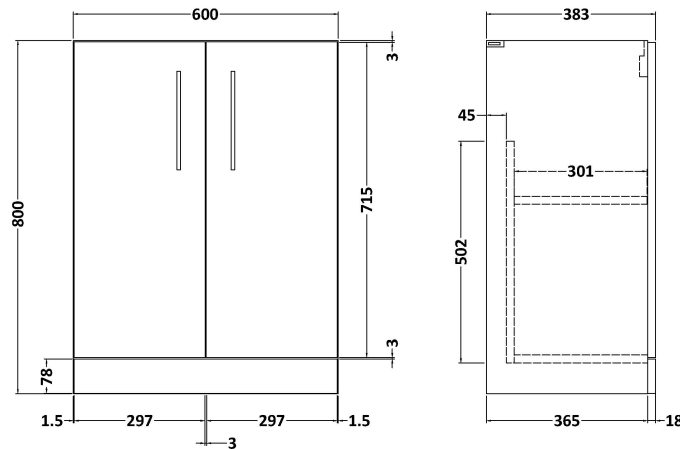

### Product Dimensions

Height (mm):	800
Width (mm):	600
Depth (mm):	383
Nett Weight (kg):	19.5

### Packaging Dimensions

Height (mm):	835
Width (mm):	620
Depth (mm):	375
Gross Weight (kg):	20

### Product Dimensions

Height (mm):	180
Width (mm):	610
Depth (mm):	390
Nett Weight (kg):	11

### Packaging Dimensions

Height (mm):	200
Width (mm):	410
Depth (mm):	630
Gross Weight (kg):	11