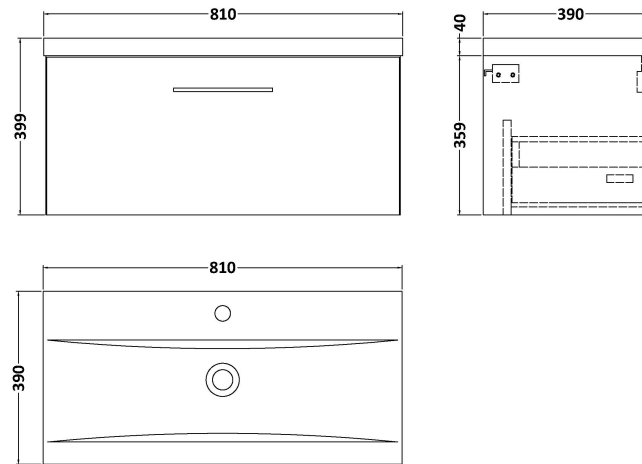

Sales Code: ARN525A

Description: 800 Wh 1-Drawer Vanity & Basin 1

Packaging Details

Barcode: 5056462668901

Sales Code: NVF525N

Description: 800 Single Drawer Unit (365 Deep)

Product Dimensions

Height (mm):	359
Width (mm):	800
Depth (mm):	383
Nett Weight (kg):	17

Packaging Dimensions

Height (mm):	391
Width (mm):	832
Depth (mm):	391
Gross Weight (kg):	17.5

Packaging Data

Box Colour:	Brown Cardboard Box
Box Qty:	1
Label Size:	100 x 50
Label Colour:	White Label
Label Qty:	2

Outer Box Dimensions (If Applicable)

Height (mm):	
Width (mm):	
Depth (mm):	
Gross Weight (kg):	
Barcode:	5056462660905

Product Details

Country of Origin:	United Kingdom
Fitting Instruction:	No
CE & UKCA:	N/A
FSC Certified Materials:	Yes
Colour:	Anthracite Woodgrain
Construction Method:	Cam & Wood Dowel
Construction Type:	Rigid
Cabinet Finish:	MFC Textured Woodgrain
Fascia Finish:	MFC Textured Woodgrain
Cabinet Thickness (mm):	18
Fascia Thickness (mm):	18
Drawer Included:	Yes
Drawer Type:	80mm High Metal S/C Inc Galler
No of Shelves:	0
Hinge Type:	Not Applicable
Hinge Included:	Not Applicable
Adjustable Legs:	No, Not Required
Fixings Included:	Yes
Handle Style:	Contemporary
Waste Shroud:	Yes
Handle Included:	Yes, Supplied
Handle Type:	D-Shape

Sales Code: NVM015

Description: 800 Mid Edged Basin 1 Th

Product Dimensions

Height (mm):	180
Width (mm):	810
Depth (mm):	390
Nett Weight (kg):	15

Packaging Dimensions

Height (mm):	210
Width (mm):	410
Depth (mm):	830
Gross Weight (kg):	15