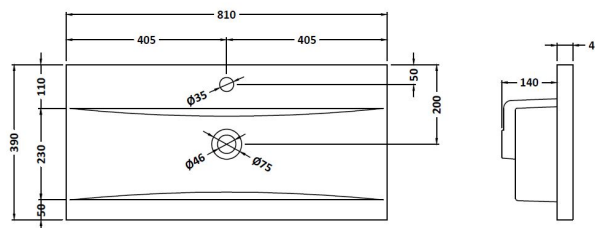

Packaging Dimensions

Height (mm):	391
Width (mm):	832
Depth (mm):	391
Gross Weight (kg):	17.5

Packaging Data

Box Colour:	Brown Cardboard Box
Box Qty:	1
Label Size:	100 x 50
Label Colour:	White Label
Label Qty:	2

Outer Box Dimensions (If Applicable)

Height (mm):	
Width (mm):	
Depth (mm):	
Gross Weight (kg):	
Barcode:	5056462660899

Product Details

Country of Origin:	United Kingdom
Fitting Instruction:	No
CE & UKCA:	N/A
FSC Certified Materials:	Yes
Colour:	Black Woodgrain
Construction Method:	Cam & Wood Dowel
Construction Type:	Rigid
Cabinet Finish:	MFC Textured Woodgrain
Fascia Finish:	MFC Textured Woodgrain
Cabinet Thickness (mm):	18
Fascia Thickness (mm):	18
Drawer Included:	Yes
Drawer Type:	80mm High Metal S/C Inc Galler
No of Shelves:	0
Hinge Type:	Not Applicable
Hinge Included:	Not Applicable
Adjustable Legs:	No, Not Required
Fixings Included:	Yes
Handle Style:	Contemporary
Waste Shroud:	Yes
Handle Included:	Yes, Supplied
Handle Type:	D-Shape

Sales Code: NVM015

Description: 800 Mid Edged Basin 1 Th

Product Dimensions

Height (mm):	180
Width (mm):	810
Depth (mm):	390
Nett Weight (kg):	15

Packaging Dimensions

Height (mm):	210
Width (mm):	410
Depth (mm):	830
Gross Weight (kg):	15

Packaging Data

Box Colour:	Brown Cardboard Box
Box Qty:	1
Label Size:	100 x 50
Label Colour:	White Label
Label Qty:	2

Outer Box Dimensions (If Applicable)

Height (mm):	
Width (mm):	
Depth (mm):	
Gross Weight (kg):	
Barcode:	5055369043422