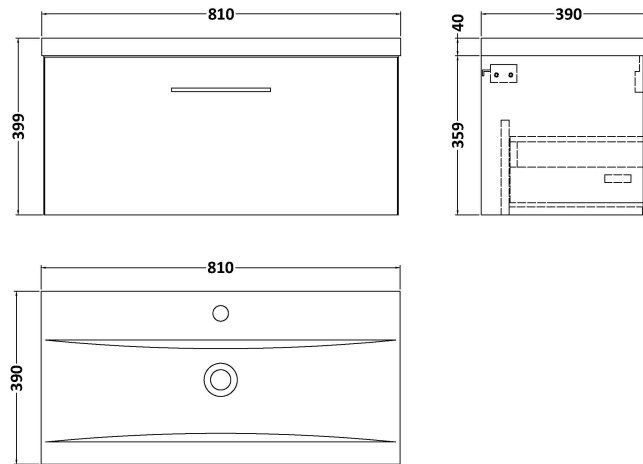

Sales Code: ARN625A

Description: 800 Wh 1-Drawer Vanity & Basin 1

Packaging Details

Barcode: 5056462668840

Sales Code: NVF625N

Description: 800 Single Drawer Unit (365 Deep)

Product Dimensions

Height (mm):	359
Width (mm):	800
Depth (mm):	383
Nett Weight (kg):	17

Packaging Dimensions

Height (mm):	391
Width (mm):	832
Depth (mm):	391
Gross Weight (kg):	17.5

Packaging Data

Box Colour:	Brown Cardboard Box
Box Qty:	1
Label Size:	100 x 50
Label Colour:	White Label
Label Qty:	2

Outer Box Dimensions (If Applicable)

Height (mm):	
Width (mm):	
Depth (mm):	
Gross Weight (kg):	
Barcode:	5056462660899

Product Details

Country of Origin:	United Kingdom
Fitting Instruction:	No
CE & UKCA:	N/A
FSC Certified Materials:	Yes
Colour:	Black Woodgrain
Construction Method:	Cam & Wood Dowel
Construction Type:	Rigid
Cabinet Finish:	MFC Textured Woodgrain
Fascia Finish:	MFC Textured Woodgrain
Cabinet Thickness (mm):	18
Fascia Thickness (mm):	18
Drawer Included:	Yes
Drawer Type:	80mm High Metal S/C Inc Galler
No of Shelves:	0
Hinge Type:	Not Applicable
Hinge Included:	Not Applicable
Adjustable Legs:	No, Not Required
Fixings Included:	Yes
Handle Style:	Contemporary
Waste Shroud:	Yes
Handle Included:	Yes, Supplied
Handle Type:	D-Shape

Sales Code: NVM015

Description: 800 Mid Edged Basin 1 Th

Product Dimensions

Height (mm):	180
Width (mm):	810
Depth (mm):	390
Nett Weight (kg):	15

Packaging Dimensions

Height (mm):	210
Width (mm):	410
Depth (mm):	830
Gross Weight (kg):	15