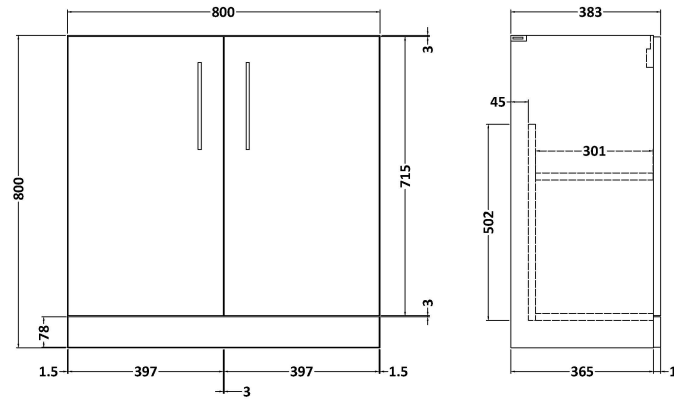

Sales Code: ARN805A

Description: 800 Fs 2-Door Vanity & Basin 1

Packaging Details

Barcode: 5056462664767

Sales Code: NVF805

Description: 800 Fs 2-Door Unit (365 Deep)

Product Dimensions

Height (mm):	800
Width (mm):	800
Depth (mm):	383
Nett Weight (kg):	25.5

Packaging Dimensions

Height (mm):	835
Width (mm):	820
Depth (mm):	375
Gross Weight (kg):	26

Packaging Data

Box Colour:	Brown Cardboard Box - Printed
Box Qty:	0
Label Size:	0 x 0
Label Colour:	White Label
Label Qty:	2

Sales Code: NVM015

Description: 800 Mid Edged Basin 1 Th

Product Dimensions

Height (mm):	180
Width (mm):	810
Depth (mm):	390
Nett Weight (kg):	15

Packaging Dimensions

Height (mm):	210
Width (mm):	410
Depth (mm):	830
Gross Weight (kg):	15

Packaging Data

Box Colour:	Brown Cardboard Box
Box Qty:	1
Label Size:	100 x 50
Label Colour:	White Label
Label Qty:	2

Outer Box Dimensions (If Applicable)

Height (mm):	
Width (mm):	
Depth (mm):	
Gross Weight (kg):	
Barcode:	5055369043422