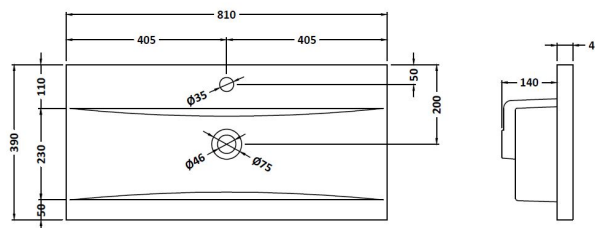

Packaging Dimensions

Height (mm):	835
Width (mm):	820
Depth (mm):	375
Gross Weight (kg):	26

Packaging Data

Box Colour:	Brown Cardboard Box - Printed
Box Qty:	0
Label Size:	0 x 0
Label Colour:	White Label
Label Qty:	2

Outer Box Dimensions (If Applicable)

Height (mm):	
Width (mm):	
Depth (mm):	
Gross Weight (kg):	
Barcode:	5056462658001

Product Details

Country of Origin:	China
Fitting Instruction:	No
CE & UKCA:	N/A
FSC Certified Materials:	Yes
Colour:	Satin Green
Construction Method:	Cam & Wood Dowel
Construction Type:	Rigid
Cabinet Finish:	MFC Painted Matt
Fascia Finish:	Mdf Painted Matt
Cabinet Thickness (mm):	16
Fascia Thickness (mm):	18
Drawer Included:	No
Drawer Type:	Not Applicable
No of Shelves:	1
Hinge Type:	95 Degree Soft Close
Hinge Included:	Yes, Supplied
Adjustable Legs:	No, Not Required
Fixings Included:	Yes
Handle Style:	Contemporary
Waste Shroud:	No
Handle Included:	Yes, Supplied
Handle Type:	D-Shape

Sales Code: NVM015

Description: 800 Mid Edged Basin 1 Th

Product Dimensions

Height (mm):	180
Width (mm):	810
Depth (mm):	390
Nett Weight (kg):	15

Packaging Dimensions

Height (mm):	210
Width (mm):	410
Depth (mm):	830
Gross Weight (kg):	15

Packaging Data

Box Colour:	Brown Cardboard Box
Box Qty:	1
Label Size:	100 x 50
Label Colour:	White Label
Label Qty:	2

Outer Box Dimensions (If Applicable)

Height (mm):	
Width (mm):	
Depth (mm):	
Gross Weight (kg):	
Barcode:	5055369043422