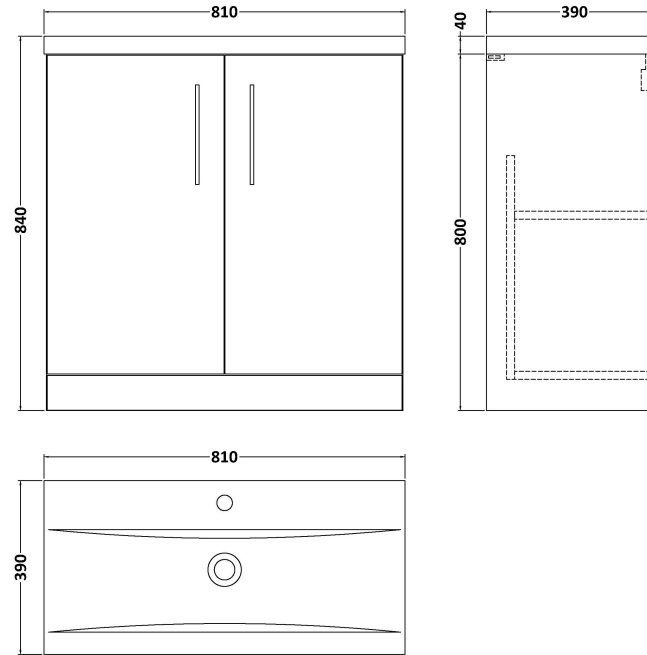

Sales Code: ARN805A

Description: 800 Fs 2-Door Vanity & Basin 1

Packaging Details

Barcode: 5056462664767

Sales Code: NVF805

Description: 800 Fs 2-Door Unit (365 Deep)

Product Dimensions

Height (mm):	800
Width (mm):	800
Depth (mm):	383
Nett Weight (kg):	25.5

Packaging Dimensions

Height (mm):	835
Width (mm):	820
Depth (mm):	375
Gross Weight (kg):	26

Packaging Data

Box Colour:	Brown Cardboard Box - Printed
Box Qty:	0
Label Size:	0 x 0
Label Colour:	White Label
Label Qty:	2

Sales Code: NVM015

Description: 800 Mid Edged Basin 1 Th

Product Dimensions

Height (mm):	180
Width (mm):	810
Depth (mm):	390
Nett Weight (kg):	15

Packaging Dimensions

Height (mm):	210
Width (mm):	410
Depth (mm):	830
Gross Weight (kg):	15

Packaging Data

Box Colour:	Brown Cardboard Box
Box Qty:	1
Label Size:	100 x 50
Label Colour:	White Label
Label Qty:	2

Outer Box Dimensions (If Applicable)

Height (mm):	
Width (mm):	
Depth (mm):	
Gross Weight (kg):	
Barcode:	5055369043422