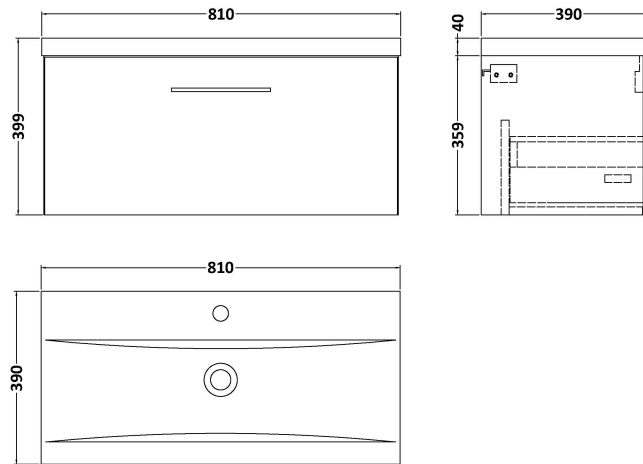

Sales Code: ARN825A

Description: 800 Wh 1-Drawer Vanity & Basin 1

Packaging Details

Barcode: 5056462668727

Sales Code: NVF825

Description: 800 Single Drawer Unit (365 Deep)

Product Dimensions

Height (mm):	359
Width (mm):	800
Depth (mm):	383
Nett Weight (kg):	17

Packaging Dimensions

Height (mm):	391
Width (mm):	832
Depth (mm):	391
Gross Weight (kg):	17.5

Packaging Data

Box Colour:	Brown Cardboard Box - Printed
Box Qty:	0
Label Size:	0 x 0
Label Colour:	White Label
Label Qty:	2

Outer Box Dimensions (If Applicable)

Height (mm):	
Width (mm):	
Depth (mm):	
Gross Weight (kg):	
Barcode:	5056462660875

Product Details

Country of Origin:	China
Fitting Instruction:	No
CE & UKCA:	N/A
FSC Certified Materials:	Yes
Colour:	Satin Green
Construction Method:	Cam & Wood Dowel
Construction Type:	Rigid
Cabinet Finish:	MFC Painted Matt
Fascia Finish:	Mdf Painted Matt
Cabinet Thickness (mm):	16
Fascia Thickness (mm):	18
Drawer Included:	Yes
Drawer Type:	80mm High Metal S/C Inc Galler
No of Shelves:	0
Hinge Type:	Not Applicable
Hinge Included:	Not Applicable
Adjustable Legs:	No, Not Required
Fixings Included:	Yes
Handle Style:	Contemporary
Waste Shroud:	Yes
Handle Included:	Yes, Supplied
Handle Type:	D-Shape

Sales Code: NVM015

Description: 800 Mid Edged Basin 1 Th

Product Dimensions

Height (mm):	180
Width (mm):	810
Depth (mm):	390
Nett Weight (kg):	15

Packaging Dimensions

Height (mm):	210
Width (mm):	410
Depth (mm):	830
Gross Weight (kg):	15