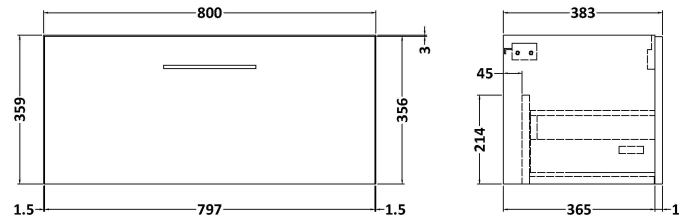

Sales Code: ARN825A

Description: 800 Wh 1-Drawer Vanity & Basin 1

Packaging Details

Barcode: 5056462668727

Sales Code: NVF825

Description: 800 Single Drawer Unit (365 Deep)

Product Dimensions

Height (mm):	359
Width (mm):	800
Depth (mm):	383
Nett Weight (kg):	17

Packaging Dimensions

Height (mm):	391
Width (mm):	832
Depth (mm):	391
Gross Weight (kg):	17.5

Packaging Data

Box Colour:	Brown Cardboard Box - Printed
Box Qty:	0
Label Size:	0 x 0
Label Colour:	White Label
Label Qty:	2

Sales Code: NVM015

Description: 800 Mid Edged Basin 1 Th

Product Dimensions

Height (mm):	180
Width (mm):	810
Depth (mm):	390
Nett Weight (kg):	15

Packaging Dimensions

Height (mm):	210
Width (mm):	410
Depth (mm):	830
Gross Weight (kg):	15

Packaging Data

Box Colour:	Brown Cardboard Box
Box Qty:	1
Label Size:	100 x 50
Label Colour:	White Label
Label Qty:	2

Outer Box Dimensions (If Applicable)

Height (mm):	
Width (mm):	
Depth (mm):	
Gross Weight (kg):	
Barcode:	5055369043422