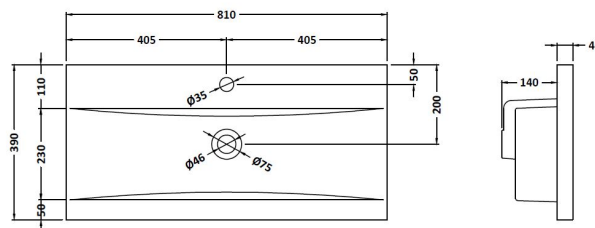

Packaging Dimensions

Height (mm):	391
Width (mm):	832
Depth (mm):	391
Gross Weight (kg):	17.5

Packaging Data

Box Colour:	Brown Cardboard Box - Printed
Box Qty:	0
Label Size:	0 x 0
Label Colour:	White Label
Label Qty:	2

Outer Box Dimensions (If Applicable)

Height (mm):	
Width (mm):	
Depth (mm):	
Gross Weight (kg):	
Barcode:	5056462660875

Product Details

Country of Origin:	China
Fitting Instruction:	No
CE & UKCA:	N/A
FSC Certified Materials:	Yes
Colour:	Satin Green
Construction Method:	Cam & Wood Dowel
Construction Type:	Rigid
Cabinet Finish:	MFC Painted Matt
Fascia Finish:	Mdf Painted Matt
Cabinet Thickness (mm):	16
Fascia Thickness (mm):	18
Drawer Included:	Yes
Drawer Type:	80mm High Metal S/C Inc Galler
No of Shelves:	0
Hinge Type:	Not Applicable
Hinge Included:	Not Applicable
Adjustable Legs:	No, Not Required
Fixings Included:	Yes
Handle Style:	Contemporary
Waste Shroud:	Yes
Handle Included:	Yes, Supplied
Handle Type:	D-Shape

Sales Code: NVM015

Description: 800 Mid Edged Basin 1 Th

Product Dimensions

Height (mm):	180
Width (mm):	810
Depth (mm):	390
Nett Weight (kg):	15

Packaging Dimensions

Height (mm):	210
Width (mm):	410
Depth (mm):	830
Gross Weight (kg):	15

Packaging Data

Box Colour:	Brown Cardboard Box
Box Qty:	1
Label Size:	100 x 50
Label Colour:	White Label
Label Qty:	2

Outer Box Dimensions (If Applicable)

Height (mm):	
Width (mm):	
Depth (mm):	
Gross Weight (kg):	
Barcode:	5055369043422