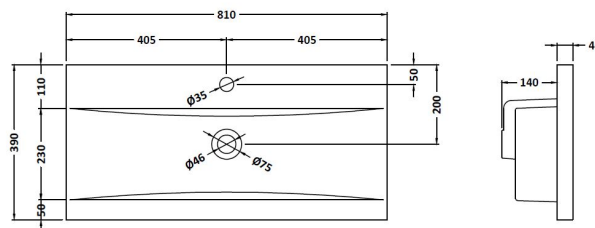

### Product Dimensions

Height (mm):	800
Width (mm):	800
Depth (mm):	383
Nett Weight (kg):	25.5

### Packaging Dimensions

Height (mm):	835
Width (mm):	820
Depth (mm):	375
Gross Weight (kg):	26

### Outer Box Dimensions (If Applicable)

Height (mm):	
Width (mm):	
Depth (mm):	
Gross Weight (kg):	
Barcode:	5056462659992

### Product Dimensions

Height (mm):	180
Width (mm):	810
Depth (mm):	390
Nett Weight (kg):	15