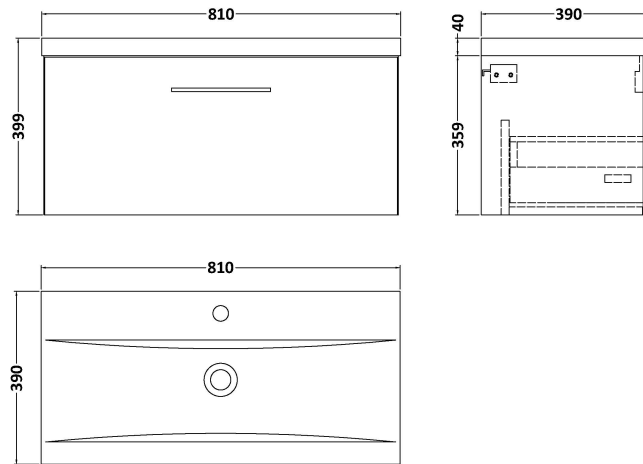

Sales Code: ARN2525A

Description: 800 Wh 1-Drawer Vanity & Basin 1

Packaging Details

Barcode: 5056462668789

Sales Code: NVF2525

Description: 800 Single Drawer Unit (365 Deep)

Product Dimensions

Height (mm):	359
Width (mm):	800
Depth (mm):	383
Nett Weight (kg):	17

Packaging Dimensions

Height (mm):	391
Width (mm):	832
Depth (mm):	391
Gross Weight (kg):	17.5

Packaging Data

Box Colour:	Brown Cardboard Box
Box Qty:	1
Label Size:	100 x 50
Label Colour:	White Label
Label Qty:	2

Outer Box Dimensions (If Applicable)

Height (mm):	
Width (mm):	
Depth (mm):	
Gross Weight (kg):	
Barcode:	5056462660882

Product Details

Country of Origin:	United Kingdom
Fitting Instruction:	No
CE & UKCA:	N/A
FSC Certified Materials:	Yes
Colour:	Grey Vicenza Oak
Construction Method:	Cam & Wood Dowel
Construction Type:	Rigid
Cabinet Finish:	MFC Textured Woodgrain
Fascia Finish:	MFC Textured Woodgrain
Cabinet Thickness (mm):	18
Fascia Thickness (mm):	18
Drawer Included:	Yes
Drawer Type:	80mm High Metal S/C Inc Galler
No of Shelves:	0
Hinge Type:	Not Applicable
Hinge Included:	Not Applicable
Adjustable Legs:	No, Not Required
Fixings Included:	Yes
Handle Style:	Contemporary
Waste Shroud:	Yes
Handle Included:	Yes, Supplied
Handle Type:	D-Shape

Sales Code: NVM015

Description: 800 Mid Edged Basin 1 Th

Product Dimensions

Height (mm):	180
Width (mm):	810
Depth (mm):	390
Nett Weight (kg):	15

Packaging Dimensions

Height (mm):	210
Width (mm):	410
Depth (mm):	830
Gross Weight (kg):	15