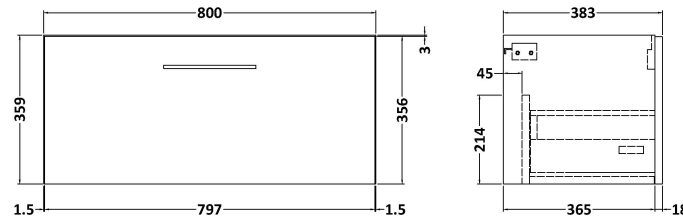

Sales Code: ARN2525A

Description: 800 Wh 1-Drawer Vanity & Basin 1

Packaging Details

Barcode: 5056462668789

Sales Code: NVF2525

Description: 800 Single Drawer Unit (365 Deep)

Product Dimensions

Height (mm):	359
Width (mm):	800
Depth (mm):	383
Nett Weight (kg):	17

Packaging Dimensions

Height (mm):	391
Width (mm):	832
Depth (mm):	391
Gross Weight (kg):	17.5

Packaging Data

Box Colour:	Brown Cardboard Box
Box Qty:	1
Label Size:	100 x 50
Label Colour:	White Label
Label Qty:	2

Sales Code: NVM015

Description: 800 Mid Edged Basin 1 Th

Product Dimensions

Height (mm):	180
Width (mm):	810
Depth (mm):	390
Nett Weight (kg):	15

Packaging Dimensions

Height (mm):	210
Width (mm):	410
Depth (mm):	830
Gross Weight (kg):	15

Packaging Data

Box Colour:	Brown Cardboard Box
Box Qty:	1
Label Size:	100 x 50
Label Colour:	White Label
Label Qty:	2

Outer Box Dimensions (If Applicable)

Height (mm):	
Width (mm):	
Depth (mm):	
Gross Weight (kg):	
Barcode:	5055369043422