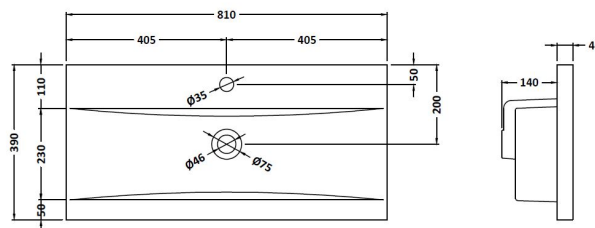

Packaging Dimensions

Height (mm):	391
Width (mm):	832
Depth (mm):	391
Gross Weight (kg):	17.5

Packaging Data

Box Colour:	Brown Cardboard Box
Box Qty:	1
Label Size:	100 x 50
Label Colour:	White Label
Label Qty:	2

Outer Box Dimensions (If Applicable)

Height (mm):	
Width (mm):	
Depth (mm):	
Gross Weight (kg):	
Barcode:	5056462660882

Product Details

Country of Origin:	United Kingdom
Fitting Instruction:	No
CE & UKCA:	N/A
FSC Certified Materials:	Yes
Colour:	Grey Vicenza Oak
Construction Method:	Cam & Wood Dowel
Construction Type:	Rigid
Cabinet Finish:	MFC Textured Woodgrain
Fascia Finish:	MFC Textured Woodgrain
Cabinet Thickness (mm):	18
Fascia Thickness (mm):	18
Drawer Included:	Yes
Drawer Type:	80mm High Metal S/C Inc Galler
No of Shelves:	0
Hinge Type:	Not Applicable
Hinge Included:	Not Applicable
Adjustable Legs:	No, Not Required
Fixings Included:	Yes
Handle Style:	Contemporary
Waste Shroud:	Yes
Handle Included:	Yes, Supplied
Handle Type:	D-Shape

Sales Code: NVM015

Description: 800 Mid Edged Basin 1 Th

Product Dimensions

Height (mm):	180
Width (mm):	810
Depth (mm):	390
Nett Weight (kg):	15

Packaging Dimensions

Height (mm):	210
Width (mm):	410
Depth (mm):	830
Gross Weight (kg):	15

Packaging Data

Box Colour:	Brown Cardboard Box
Box Qty:	1
Label Size:	100 x 50
Label Colour:	White Label
Label Qty:	2

Outer Box Dimensions (If Applicable)

Height (mm):	
Width (mm):	
Depth (mm):	
Gross Weight (kg):	
Barcode:	5055369043422