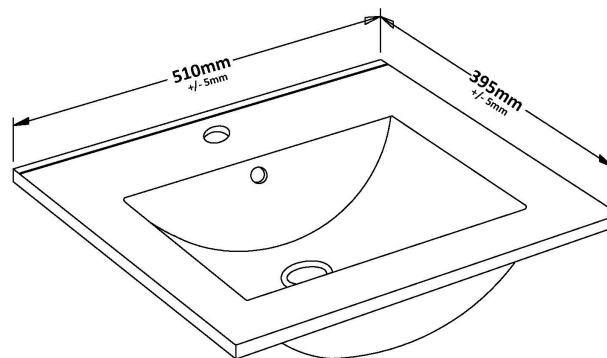

### Product Dimensions

Height (mm):	800
Width (mm):	500
Depth (mm):	383
Nett Weight (kg):	17

### Packaging Dimensions

Height (mm):	835
Width (mm):	520
Depth (mm):	375
Gross Weight (kg):	17.5

### Outer Box Dimensions (If Applicable)

Height (mm):	
Width (mm):	
Depth (mm):	
Gross Weight (kg):	
Barcode:	5056462660196

### Product Dimensions

Height (mm):	170
Width (mm):	500
Depth (mm):	390
Nett Weight (kg):	9