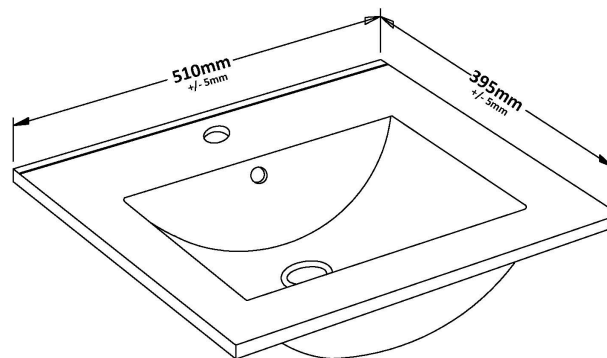

Packaging Dimensions

Height (mm):	835
Width (mm):	520
Depth (mm):	375
Gross Weight (kg):	17.5

Packaging Data

Box Colour:	Brown Cardboard Box
Box Qty:	1
Label Size:	100 x 50
Label Colour:	White Label
Label Qty:	2

Outer Box Dimensions (If Applicable)

Height (mm):	
Width (mm):	
Depth (mm):	
Gross Weight (kg):	
Barcode:	5056462660189

Product Details

Country of Origin:	United Kingdom
Fitting Instruction:	No
CE & UKCA:	N/A
FSC Certified Materials:	Yes
Colour:	Black Woodgrain
Construction Method:	Cam & Wood Dowel
Construction Type:	Rigid
Cabinet Finish:	MFC Textured Woodgrain
Fascia Finish:	MFC Textured Woodgrain
Cabinet Thickness (mm):	18
Fascia Thickness (mm):	18
Drawer Included:	No
Drawer Type:	Not Applicable
No of Shelves:	1
Hinge Type:	95 Degree Clip-On Soft Close
Hinge Included:	Yes, Supplied
Adjustable Legs:	No, Not Required
Fixings Included:	Yes
Handle Style:	Contemporary
Waste Shroud:	No
Handle Included:	Yes, Supplied
Handle Type:	D-Shape

Sales Code: NVM001

Description: 500mm Minimalist Basin 1Th

Product Dimensions

Height (mm):	170
Width (mm):	500
Depth (mm):	390
Nett Weight (kg):	9

Packaging Dimensions

Height (mm):	400
Width (mm):	520
Depth (mm):	200
Gross Weight (kg):	9

Packaging Data

Box Colour:	Brown Cardboard Box
Box Qty:	1
Label Size:	105 x 50
Label Colour:	White Label
Label Qty:	1

Outer Box Dimensions (If Applicable)

Height (mm):	
Width (mm):	
Depth (mm):	
Gross Weight (kg):	
Barcode:	5055275828670