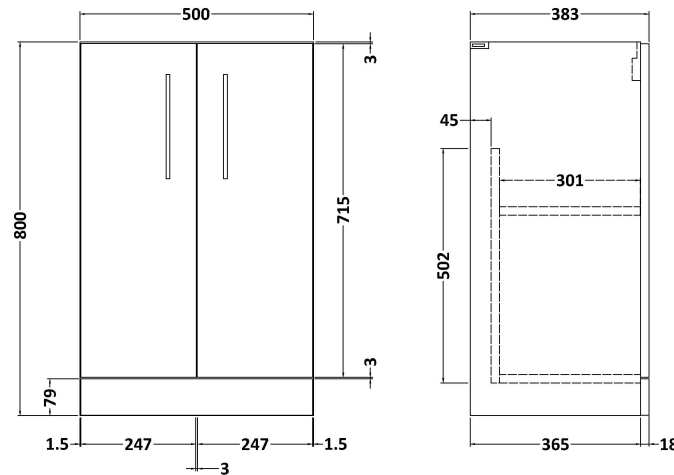

Sales Code: ARN601B

Description: 500 Fs 2-Door Vanity & Basin 2

Packaging Details

Barcode: 5056462615776

Sales Code: NVF601N

Description: 500 Fs 2-Door Unit (365 Deep)

Product Dimensions

Height (mm):	800
Width (mm):	500
Depth (mm):	383
Nett Weight (kg):	17

Packaging Dimensions

Height (mm):	835
Width (mm):	520
Depth (mm):	375
Gross Weight (kg):	17.5

Packaging Data

Box Colour:	Brown Cardboard Box
Box Qty:	1
Label Size:	100 x 50
Label Colour:	White Label
Label Qty:	2

Sales Code: NVM001

Description: 500mm Minimalist Basin 1Th

Product Dimensions

Height (mm):	170
Width (mm):	500
Depth (mm):	390
Nett Weight (kg):	9

Packaging Dimensions

Height (mm):	400
Width (mm):	520
Depth (mm):	200
Gross Weight (kg):	9

Packaging Data

Box Colour:	Brown Cardboard Box
Box Qty:	1
Label Size:	105 x 50
Label Colour:	White Label
Label Qty:	1

Outer Box Dimensions (If Applicable)

Height (mm):	
Width (mm):	
Depth (mm):	
Gross Weight (kg):	
Barcode:	5055275828670