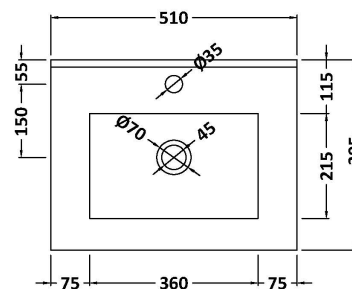

Packaging Dimensions

Height (mm):	835
Width (mm):	520
Depth (mm):	375
Gross Weight (kg):	17.5

Packaging Data

Box Colour:	Brown Cardboard Box
Box Qty:	1
Label Size:	100 x 50
Label Colour:	White Label
Label Qty:	2

Outer Box Dimensions (If Applicable)

Height (mm):	
Width (mm):	
Depth (mm):	
Gross Weight (kg):	
Barcode:	5056462660189

Product Details

Country of Origin:	United Kingdom
Fitting Instruction:	No
CE & UKCA:	N/A
FSC Certified Materials:	Yes
Colour:	Black Woodgrain
Construction Method:	Cam & Wood Dowel
Construction Type:	Rigid
Cabinet Finish:	MFC Textured Woodgrain
Fascia Finish:	MFC Textured Woodgrain
Cabinet Thickness (mm):	18
Fascia Thickness (mm):	18
Drawer Included:	No
Drawer Type:	Not Applicable
No of Shelves:	1
Hinge Type:	95 Degree Clip-On Soft Close
Hinge Included:	Yes, Supplied
Adjustable Legs:	No, Not Required
Fixings Included:	Yes
Handle Style:	Contemporary
Waste Shroud:	No
Handle Included:	Yes, Supplied
Handle Type:	D-Shape

Sales Code: NVM001

Description: 500mm Minimalist Basin 1Th

Product Dimensions

Height (mm):	170
Width (mm):	500
Depth (mm):	390
Nett Weight (kg):	9

Packaging Dimensions

Height (mm):	400
Width (mm):	520
Depth (mm):	200
Gross Weight (kg):	9

Packaging Data

Box Colour:	Brown Cardboard Box
Box Qty:	1
Label Size:	105 x 50
Label Colour:	White Label
Label Qty:	1

Outer Box Dimensions (If Applicable)

Height (mm):	
Width (mm):	
Depth (mm):	
Gross Weight (kg):	
Barcode:	5055275828670