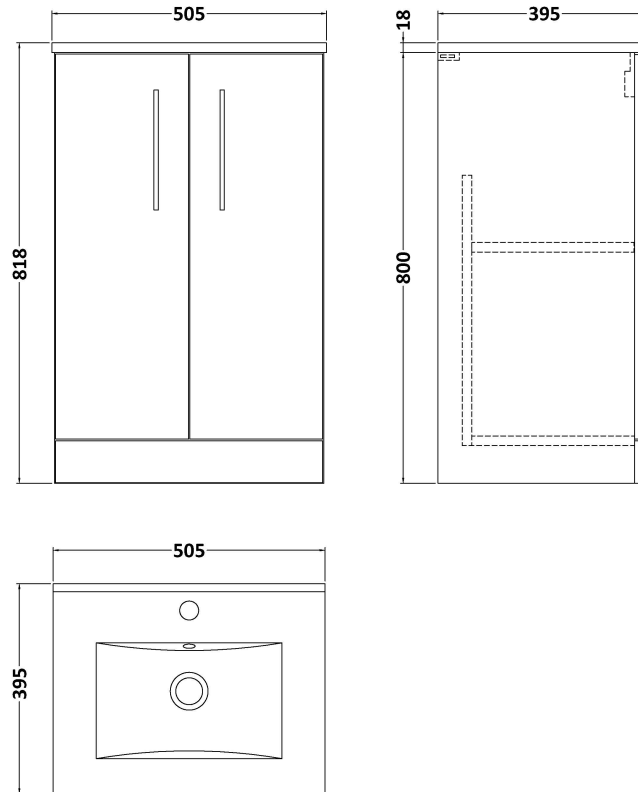

Sales Code: ARN601B

Description: 500 Fs 2-Door Vanity & Basin 2

Packaging Details

Barcode: 5056462615776

Sales Code: NVF601N

Description: 500 Fs 2-Door Unit (365 Deep)

Product Dimensions

Height (mm):	800
Width (mm):	500
Depth (mm):	383
Nett Weight (kg):	17

Packaging Dimensions

Height (mm):	835
Width (mm):	520
Depth (mm):	375
Gross Weight (kg):	17.5

Packaging Data

Box Colour:	Brown Cardboard Box
Box Qty:	1
Label Size:	100 x 50
Label Colour:	White Label
Label Qty:	2

Outer Box Dimensions (If Applicable)

Height (mm):	
Width (mm):	
Depth (mm):	
Gross Weight (kg):	
Barcode:	5056462660189

Product Details

Country of Origin:	United Kingdom
Fitting Instruction:	No
CE & UKCA:	N/A
FSC Certified Materials:	Yes
Colour:	Black Woodgrain
Construction Method:	Cam & Wood Dowel
Construction Type:	Rigid
Cabinet Finish:	MFC Textured Woodgrain
Fascia Finish:	MFC Textured Woodgrain
Cabinet Thickness (mm):	18
Fascia Thickness (mm):	18
Drawer Included:	No
Drawer Type:	Not Applicable
No of Shelves:	1
Hinge Type:	95 Degree Clip-On Soft Close
Hinge Included:	Yes, Supplied
Adjustable Legs:	No, Not Required
Fixings Included:	Yes
Handle Style:	Contemporary
Waste Shroud:	No
Handle Included:	Yes, Supplied
Handle Type:	D-Shape

Sales Code: NVM001

Description: 500mm Minimalist Basin 1Th

Product Dimensions

Height (mm):	170
Width (mm):	500
Depth (mm):	390
Nett Weight (kg):	9

Packaging Dimensions

Height (mm):	400
Width (mm):	520
Depth (mm):	200
Gross Weight (kg):	9