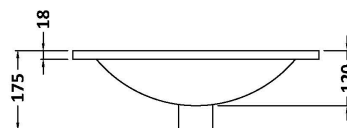

Packaging Dimensions

Height (mm):	835
Width (mm):	520
Depth (mm):	375
Gross Weight (kg):	17.5

Packaging Data

Box Colour:	Brown Cardboard Box
Box Qty:	1
Label Size:	100 x 50
Label Colour:	White Label
Label Qty:	2

Outer Box Dimensions (If Applicable)

Height (mm):	
Width (mm):	
Depth (mm):	
Gross Weight (kg):	
Barcode:	5056462660189

Product Details

Country of Origin:	United Kingdom
Fitting Instruction:	No
CE & UKCA:	N/A
FSC Certified Materials:	Yes
Colour:	Black Woodgrain
Construction Method:	Cam & Wood Dowel
Construction Type:	Rigid
Cabinet Finish:	MFC Textured Woodgrain
Fascia Finish:	MFC Textured Woodgrain
Cabinet Thickness (mm):	18
Fascia Thickness (mm):	18
Drawer Included:	No
Drawer Type:	Not Applicable
No of Shelves:	1
Hinge Type:	95 Degree Clip-On Soft Close
Hinge Included:	Yes, Supplied
Adjustable Legs:	No, Not Required
Fixings Included:	Yes
Handle Style:	Contemporary
Waste Shroud:	No
Handle Included:	Yes, Supplied
Handle Type:	D-Shape

Sales Code: NVM001

Description: 500mm Minimalist Basin 1Th

Product Dimensions

Height (mm):	170
Width (mm):	500
Depth (mm):	390
Nett Weight (kg):	9

Packaging Dimensions

Height (mm):	400
Width (mm):	520
Depth (mm):	200
Gross Weight (kg):	9

Packaging Data

Box Colour:	Brown Cardboard Box
Box Qty:	1
Label Size:	105 x 50
Label Colour:	White Label
Label Qty:	1

Outer Box Dimensions (If Applicable)

Height (mm):	
Width (mm):	
Depth (mm):	
Gross Weight (kg):	
Barcode:	5055275828670