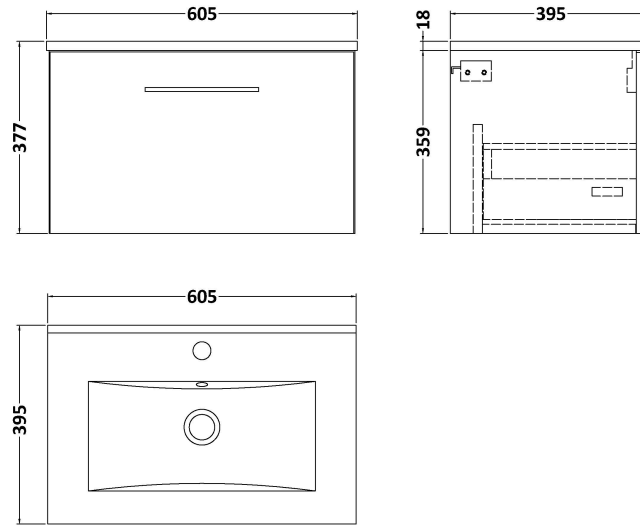

Sales Code: ARN522B

Description: 600 Wh 1-Drawer Vanity & Basin 2

Packaging Details

Barcode: 5056462667652

Sales Code: NVF522N

Description: 600 Single Drawer Unit (365 Deep)

Product Dimensions

Height (mm):	359
Width (mm):	600
Depth (mm):	383
Nett Weight (kg):	13

Packaging Dimensions

Height (mm):	391
Width (mm):	632
Depth (mm):	391
Gross Weight (kg):	13.5

Packaging Data

Box Colour:	Brown Cardboard Box
Box Qty:	1
Label Size:	100 x 50
Label Colour:	White Label
Label Qty:	2

Outer Box Dimensions (If Applicable)

Height (mm):	
Width (mm):	
Depth (mm):	
Gross Weight (kg):	
Barcode:	5056462660837

Product Details

Country of Origin:	United Kingdom
Fitting Instruction:	No
CE & UKCA:	N/A
FSC Certified Materials:	Yes
Colour:	Anthracite Woodgrain
Construction Method:	Cam & Wood Dowel
Construction Type:	Rigid
Cabinet Finish:	MFC Textured Woodgrain
Fascia Finish:	MFC Textured Woodgrain
Cabinet Thickness (mm):	18
Fascia Thickness (mm):	18
Drawer Included:	Yes
Drawer Type:	80mm High Metal S/C Inc Galler
No of Shelves:	0
Hinge Type:	Not Applicable
Hinge Included:	Not Applicable
Adjustable Legs:	No, Not Required
Fixings Included:	Yes
Handle Style:	Contemporary
Waste Shroud:	Yes
Handle Included:	Yes, Supplied
Handle Type:	D-Shape

Sales Code: NVM003

Description: Minimalist Basin 600mm

Product Dimensions

Height (mm):	170
Width (mm):	600
Depth (mm):	390
Nett Weight (kg):	10.76

Packaging Dimensions

Height (mm):	200
Width (mm):	400
Depth (mm):	620
Gross Weight (kg):	10.76