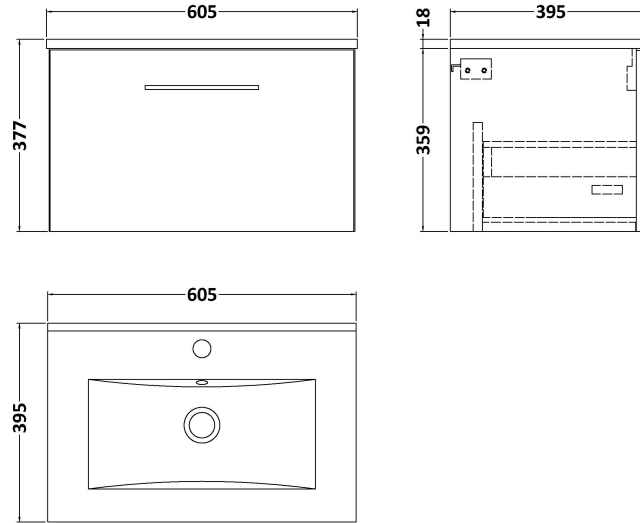

Sales Code: ARN622B

Description: 600 Wh 1-Drawer Vanity & Basin 2

Packaging Details

Barcode: 5056462667591

Sales Code: NVF622N

Description: 600 Single Drawer Unit (365 Deep)

Product Dimensions

Height (mm):	359
Width (mm):	600
Depth (mm):	383
Nett Weight (kg):	13

Packaging Dimensions

Height (mm):	391
Width (mm):	632
Depth (mm):	391
Gross Weight (kg):	13.5

Packaging Data

Box Colour:	Brown Cardboard Box
Box Qty:	1
Label Size:	100 x 50
Label Colour:	White Label
Label Qty:	2

Outer Box Dimensions (If Applicable)

Height (mm):	
Width (mm):	
Depth (mm):	
Gross Weight (kg):	
Barcode:	5056462660820

Product Details

Country of Origin:	United Kingdom
Fitting Instruction:	No
CE & UKCA:	N/A
FSC Certified Materials:	Yes
Colour:	Black Woodgrain
Construction Method:	Cam & Wood Dowel
Construction Type:	Rigid
Cabinet Finish:	MFC Textured Woodgrain
Fascia Finish:	MFC Textured Woodgrain
Cabinet Thickness (mm):	18
Fascia Thickness (mm):	18
Drawer Included:	Yes
Drawer Type:	80mm High Metal S/C Inc Galler
No of Shelves:	0
Hinge Type:	Not Applicable
Hinge Included:	Not Applicable
Adjustable Legs:	No, Not Required
Fixings Included:	Yes
Handle Style:	Contemporary
Waste Shroud:	Yes
Handle Included:	Yes, Supplied
Handle Type:	D-Shape

Sales Code: NVM003

Description: Minimalist Basin 600mm

Product Dimensions

Height (mm):	170
Width (mm):	600
Depth (mm):	390
Nett Weight (kg):	10.76

Packaging Dimensions

Height (mm):	200
Width (mm):	400
Depth (mm):	620
Gross Weight (kg):	10.76