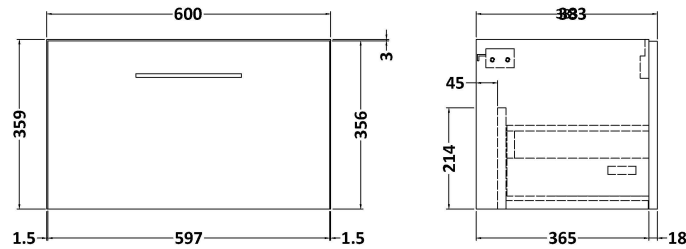

Sales Code: ARN622B

Description: 600 Wh 1-Drawer Vanity & Basin 2

Packaging Details

Barcode: 5056462667591

Sales Code: NVF622N

Description: 600 Single Drawer Unit (365 Deep)

Product Dimensions

Height (mm):	359
Width (mm):	600
Depth (mm):	383
Nett Weight (kg):	13

Packaging Dimensions

Height (mm):	391
Width (mm):	632
Depth (mm):	391
Gross Weight (kg):	13.5

Packaging Data

Box Colour:	Brown Cardboard Box
Box Qty:	1
Label Size:	100 x 50
Label Colour:	White Label
Label Qty:	2

Sales Code: NVM003

Description: Minimalist Basin 600mm

Product Dimensions

Height (mm):	170
Width (mm):	600
Depth (mm):	390
Nett Weight (kg):	10.76

Packaging Dimensions

Height (mm):	200
Width (mm):	400
Depth (mm):	620
Gross Weight (kg):	10.76

Packaging Data

Box Colour:	Brown Cardboard Box - Printed
Box Qty:	1
Label Size:	100 x 50
Label Colour:	White Label
Label Qty:	2

Outer Box Dimensions (If Applicable)

Height (mm):	
Width (mm):	
Depth (mm):	
Gross Weight (kg):	
Barcode:	5055146194668