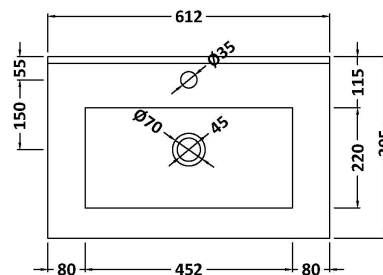

**Packaging Dimensions**

Height (mm):	391
Width (mm):	632
Depth (mm):	391
Gross Weight (kg):	13.5

**Packaging Data**

Box Colour:	Brown Cardboard Box - Printed
Box Qty:	0
Label Size:	0 x 0
Label Colour:	Not Applicable
Label Qty:	0

**Outer Box Dimensions (If Applicable)**

Height (mm):	
Width (mm):	
Depth (mm):	
Gross Weight (kg):	
Barcode:	5056462660783

**Product Details**

Country of Origin:	China
Fitting Instruction:	No
CE & UKCA:	N/A
FSC Certified Materials:	Yes
Colour:	Gloss White
Construction Method:	Cam & Wood Dowel
Construction Type:	Rigid
Cabinet Finish:	MFC Painted Gloss
Fascia Finish:	Mdf Painted Gloss
Cabinet Thickness (mm):	16
Fascia Thickness (mm):	18
Drawer Included:	Yes
Drawer Type:	80mm High Metal S/C Inc Galler
No of Shelves:	0
Hinge Type:	Not Applicable
Hinge Included:	Not Applicable
Adjustable Legs:	No, Not Required
Fixings Included:	Yes
Handle Style:	Contemporary
Waste Shroud:	Yes
Handle Included:	Yes, Supplied
Handle Type:	D-Shape

### Product Dimensions

Height (mm):	170
Width (mm):	600
Depth (mm):	390
Nett Weight (kg):	10.76

### Packaging Dimensions

Height (mm):	200
Width (mm):	400
Depth (mm):	620
Gross Weight (kg):	10.76