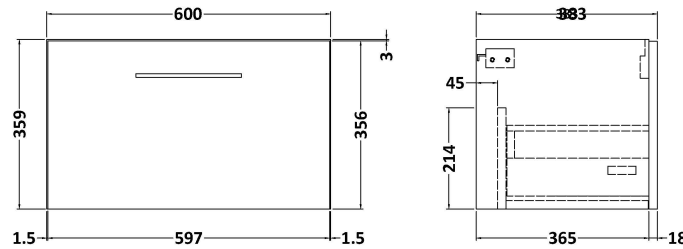

### Packaging Details

Barcode: 5056462667355

**Sales Code:** NVF122

**Description:** 600 Single Drawer Unit (365 Deep)

**Product Dimensions**

Height (mm):	359
Width (mm):	600
Depth (mm):	383
Nett Weight (kg):	13

**Packaging Dimensions**

Height (mm):	391
Width (mm):	632
Depth (mm):	391
Gross Weight (kg):	13.5

**Packaging Data**

Box Colour:	Brown Cardboard Box - Printed
Box Qty:	0
Label Size:	0 x 0
Label Colour:	Not Applicable
Label Qty:	0

### Product Dimensions

Height (mm):	170
Width (mm):	600
Depth (mm):	390
Nett Weight (kg):	10.76

### Packaging Dimensions

Height (mm):	200
Width (mm):	400
Depth (mm):	620
Gross Weight (kg):	10.76