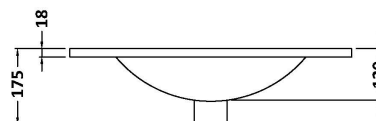

**Packaging Dimensions**

Height (mm):	391
Width (mm):	632
Depth (mm):	391
Gross Weight (kg):	13.5

**Packaging Data**

Box Colour:	Brown Cardboard Box - Printed
Box Qty:	0
Label Size:	0 x 0
Label Colour:	Not Applicable
Label Qty:	0

**Outer Box Dimensions (If Applicable)**

Height (mm):	
Width (mm):	
Depth (mm):	
Gross Weight (kg):	
Barcode:	5056462660783

**Product Details**

Country of Origin:	China
Fitting Instruction:	No
CE & UKCA:	N/A
FSC Certified Materials:	Yes
Colour:	Gloss White
Construction Method:	Cam & Wood Dowel
Construction Type:	Rigid
Cabinet Finish:	MFC Painted Gloss
Fascia Finish:	Mdf Painted Gloss
Cabinet Thickness (mm):	16
Fascia Thickness (mm):	18
Drawer Included:	Yes
Drawer Type:	80mm High Metal S/C Inc Galler
No of Shelves:	0
Hinge Type:	Not Applicable
Hinge Included:	Not Applicable
Adjustable Legs:	No, Not Required
Fixings Included:	Yes
Handle Style:	Contemporary
Waste Shroud:	Yes
Handle Included:	Yes, Supplied
Handle Type:	D-Shape

### Product Dimensions

Height (mm):	170
Width (mm):	600
Depth (mm):	390
Nett Weight (kg):	10.76