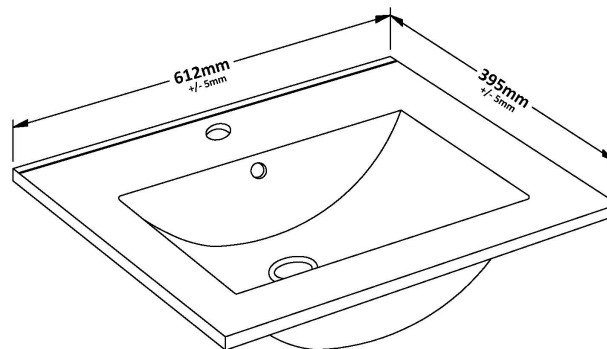

**Packaging Dimensions**

Height (mm):	391
Width (mm):	632
Depth (mm):	391
Gross Weight (kg):	13.5

**Packaging Data**

Box Colour:	Brown Cardboard Box - Printed
Box Qty:	0
Label Size:	0 x 0
Label Colour:	Not Applicable
Label Qty:	0

**Outer Box Dimensions (If Applicable)**

Height (mm):	
Width (mm):	
Depth (mm):	
Gross Weight (kg):	
Barcode:	5056462660783

**Product Details**

Country of Origin:	China
Fitting Instruction:	No
CE & UKCA:	N/A
FSC Certified Materials:	Yes
Colour:	Gloss White
Construction Method:	Cam & Wood Dowel
Construction Type:	Rigid
Cabinet Finish:	MFC Painted Gloss
Fascia Finish:	Mdf Painted Gloss
Cabinet Thickness (mm):	16
Fascia Thickness (mm):	18
Drawer Included:	Yes
Drawer Type:	80mm High Metal S/C Inc Galler
No of Shelves:	0
Hinge Type:	Not Applicable
Hinge Included:	Not Applicable
Adjustable Legs:	No, Not Required
Fixings Included:	Yes
Handle Style:	Contemporary
Waste Shroud:	Yes
Handle Included:	Yes, Supplied
Handle Type:	D-Shape

### Product Dimensions

Height (mm):	170
Width (mm):	600
Depth (mm):	390
Nett Weight (kg):	10.76

### Packaging Dimensions

Height (mm):	200
Width (mm):	400
Depth (mm):	620
Gross Weight (kg):	10.76