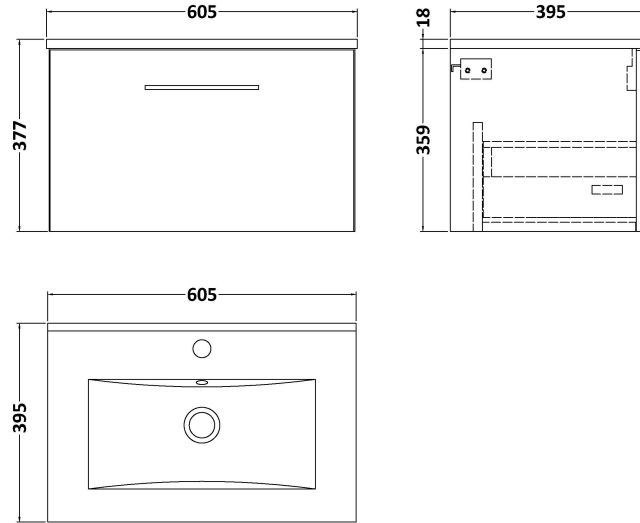

### Packaging Details

Barcode: 5056462667355

**Sales Code:** NVF122

**Description:** 600 Single Drawer Unit (365 Deep)

**Product Dimensions**

Height (mm):	359
Width (mm):	600
Depth (mm):	383
Nett Weight (kg):	13

**Packaging Dimensions**

Height (mm):	391
Width (mm):	632
Depth (mm):	391
Gross Weight (kg):	13.5

**Packaging Data**

Box Colour:	Brown Cardboard Box - Printed
Box Qty:	0
Label Size:	0 x 0
Label Colour:	Not Applicable
Label Qty:	0

### Product Dimensions

Height (mm):	170
Width (mm):	600
Depth (mm):	390
Nett Weight (kg):	10.76

### Packaging Dimensions

Height (mm):	200
Width (mm):	400
Depth (mm):	620
Gross Weight (kg):	10.76