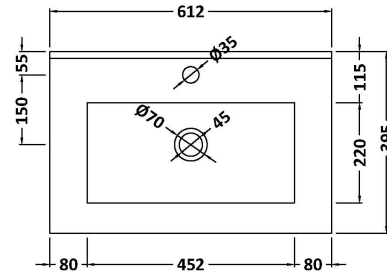

Packaging Dimensions

Height (mm):	391
Width (mm):	632
Depth (mm):	391
Gross Weight (kg):	13.5

Packaging Data

Box Colour:	Brown Cardboard Box
Box Qty:	1
Label Size:	100 x 50
Label Colour:	White Label
Label Qty:	2

Outer Box Dimensions (If Applicable)

Height (mm):	
Width (mm):	
Depth (mm):	
Gross Weight (kg):	
Barcode:	5056462660813

Product Details

Country of Origin:	United Kingdom
Fitting Instruction:	No
CE & UKCA:	N/A
FSC Certified Materials:	Yes
Colour:	Grey Vicenza Oak
Construction Method:	Cam & Wood Dowel
Construction Type:	Rigid
Cabinet Finish:	MFC Textured Woodgrain
Fascia Finish:	MFC Textured Woodgrain
Cabinet Thickness (mm):	18
Fascia Thickness (mm):	18
Drawer Included:	Yes
Drawer Type:	80mm High Metal S/C Inc Galler
No of Shelves:	0
Hinge Type:	Not Applicable
Hinge Included:	Not Applicable
Adjustable Legs:	No, Not Required
Fixings Included:	Yes
Handle Style:	Contemporary
Waste Shroud:	Yes
Handle Included:	Yes, Supplied
Handle Type:	D-Shape

Sales Code: NVM003

Description: Minimalist Basin 600mm

Product Dimensions

Height (mm):	170
Width (mm):	600
Depth (mm):	390
Nett Weight (kg):	10.76

Packaging Dimensions

Height (mm):	200
Width (mm):	400
Depth (mm):	620
Gross Weight (kg):	10.76

Packaging Data

Box Colour:	Brown Cardboard Box - Printed
Box Qty:	1
Label Size:	100 x 50
Label Colour:	White Label
Label Qty:	2

Outer Box Dimensions (If Applicable)

Height (mm):	
Width (mm):	
Depth (mm):	
Gross Weight (kg):	
Barcode:	5055146194668