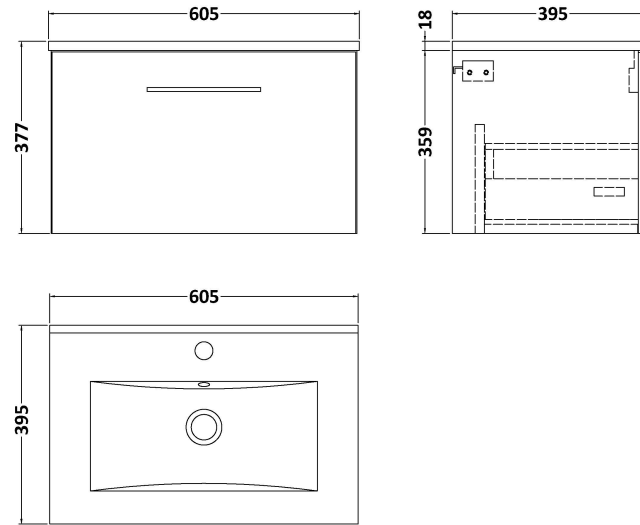

Sales Code: ARN2522B

Description: 600 Wh 1-Drawer Vanity & Basin 2

Packaging Details

Barcode: 5056462667539

Sales Code: NVF2522

Description: 600 Single Drawer Unit (365 Deep)

Product Dimensions

Height (mm):	359
Width (mm):	600
Depth (mm):	383
Nett Weight (kg):	13

Packaging Dimensions

Height (mm):	391
Width (mm):	632
Depth (mm):	391
Gross Weight (kg):	13.5

Packaging Data

Box Colour:	Brown Cardboard Box
Box Qty:	1
Label Size:	100 x 50
Label Colour:	White Label
Label Qty:	2

Outer Box Dimensions (If Applicable)

Height (mm):	
Width (mm):	
Depth (mm):	
Gross Weight (kg):	
Barcode:	5056462660813

Product Details

Country of Origin:	United Kingdom
Fitting Instruction:	No
CE & UKCA:	N/A
FSC Certified Materials:	Yes
Colour:	Grey Vicenza Oak
Construction Method:	Cam & Wood Dowel
Construction Type:	Rigid
Cabinet Finish:	MFC Textured Woodgrain
Fascia Finish:	MFC Textured Woodgrain
Cabinet Thickness (mm):	18
Fascia Thickness (mm):	18
Drawer Included:	Yes
Drawer Type:	80mm High Metal S/C Inc Galler
No of Shelves:	0
Hinge Type:	Not Applicable
Hinge Included:	Not Applicable
Adjustable Legs:	No, Not Required
Fixings Included:	Yes
Handle Style:	Contemporary
Waste Shroud:	Yes
Handle Included:	Yes, Supplied
Handle Type:	D-Shape

Sales Code: NVM003

Description: Minimalist Basin 600mm

Product Dimensions

Height (mm):	170
Width (mm):	600
Depth (mm):	390
Nett Weight (kg):	10.76

Packaging Dimensions

Height (mm):	200
Width (mm):	400
Depth (mm):	620
Gross Weight (kg):	10.76