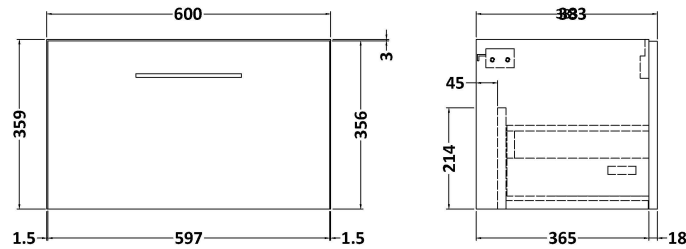

Sales Code: ARN2522B

Description: 600 Wh 1-Drawer Vanity & Basin 2

Packaging Details

Barcode: 5056462667539

Sales Code: NVF2522

Description: 600 Single Drawer Unit (365 Deep)

Product Dimensions

Height (mm):	359
Width (mm):	600
Depth (mm):	383
Nett Weight (kg):	13

Packaging Dimensions

Height (mm):	391
Width (mm):	632
Depth (mm):	391
Gross Weight (kg):	13.5

Packaging Data

Box Colour:	Brown Cardboard Box
Box Qty:	1
Label Size:	100 x 50
Label Colour:	White Label
Label Qty:	2

Sales Code: NVM003

Description: Minimalist Basin 600mm

Product Dimensions

Height (mm):	170
Width (mm):	600
Depth (mm):	390
Nett Weight (kg):	10.76

Packaging Dimensions

Height (mm):	200
Width (mm):	400
Depth (mm):	620
Gross Weight (kg):	10.76

Packaging Data

Box Colour:	Brown Cardboard Box - Printed
Box Qty:	1
Label Size:	100 x 50
Label Colour:	White Label
Label Qty:	2

Outer Box Dimensions (If Applicable)

Height (mm):	
Width (mm):	
Depth (mm):	
Gross Weight (kg):	
Barcode:	5055146194668