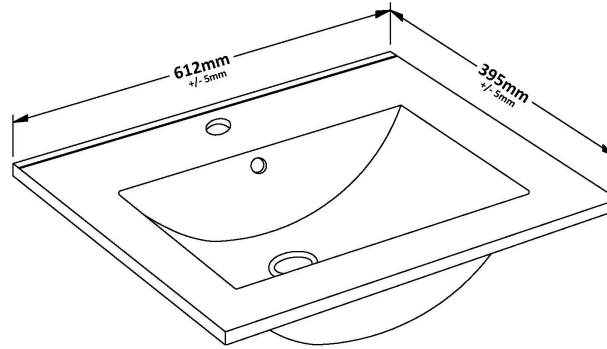

Packaging Dimensions

Height (mm):	391
Width (mm):	632
Depth (mm):	391
Gross Weight (kg):	13.5

Packaging Data

Box Colour:	Brown Cardboard Box
Box Qty:	1
Label Size:	100 x 50
Label Colour:	White Label
Label Qty:	2

Outer Box Dimensions (If Applicable)

Height (mm):	
Width (mm):	
Depth (mm):	
Gross Weight (kg):	
Barcode:	5056462660813

Product Details

Country of Origin:	United Kingdom
Fitting Instruction:	No
CE & UKCA:	N/A
FSC Certified Materials:	Yes
Colour:	Grey Vicenza Oak
Construction Method:	Cam & Wood Dowel
Construction Type:	Rigid
Cabinet Finish:	MFC Textured Woodgrain
Fascia Finish:	MFC Textured Woodgrain
Cabinet Thickness (mm):	18
Fascia Thickness (mm):	18
Drawer Included:	Yes
Drawer Type:	80mm High Metal S/C Inc Galler
No of Shelves:	0
Hinge Type:	Not Applicable
Hinge Included:	Not Applicable
Adjustable Legs:	No, Not Required
Fixings Included:	Yes
Handle Style:	Contemporary
Waste Shroud:	Yes
Handle Included:	Yes, Supplied
Handle Type:	D-Shape

Sales Code: NVM003

Description: Minimalist Basin 600mm

Product Dimensions

Height (mm):	170
Width (mm):	600
Depth (mm):	390
Nett Weight (kg):	10.76

Packaging Dimensions

Height (mm):	200
Width (mm):	400
Depth (mm):	620
Gross Weight (kg):	10.76

Packaging Data

Box Colour:	Brown Cardboard Box - Printed
Box Qty:	1
Label Size:	100 x 50
Label Colour:	White Label
Label Qty:	2

Outer Box Dimensions (If Applicable)

Height (mm):	
Width (mm):	
Depth (mm):	
Gross Weight (kg):	
Barcode:	5055146194668