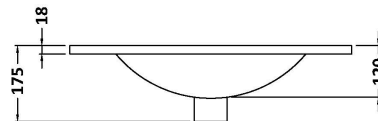

Packaging Dimensions

Height (mm):	391
Width (mm):	632
Depth (mm):	391
Gross Weight (kg):	13.5

Packaging Data

Box Colour:	Brown Cardboard Box
Box Qty:	1
Label Size:	100 x 50
Label Colour:	White Label
Label Qty:	2

Outer Box Dimensions (If Applicable)

Height (mm):	
Width (mm):	
Depth (mm):	
Gross Weight (kg):	
Barcode:	5056462660813

Product Details

Country of Origin:	United Kingdom
Fitting Instruction:	No
CE & UKCA:	N/A
FSC Certified Materials:	Yes
Colour:	Grey Vicenza Oak
Construction Method:	Cam & Wood Dowel
Construction Type:	Rigid
Cabinet Finish:	MFC Textured Woodgrain
Fascia Finish:	MFC Textured Woodgrain
Cabinet Thickness (mm):	18
Fascia Thickness (mm):	18
Drawer Included:	Yes
Drawer Type:	80mm High Metal S/C Inc Galler
No of Shelves:	0
Hinge Type:	Not Applicable
Hinge Included:	Not Applicable
Adjustable Legs:	No, Not Required
Fixings Included:	Yes
Handle Style:	Contemporary
Waste Shroud:	Yes
Handle Included:	Yes, Supplied
Handle Type:	D-Shape

Sales Code: NVM003

Description: Minimalist Basin 600mm

Product Dimensions

Height (mm):	170
Width (mm):	600
Depth (mm):	390
Nett Weight (kg):	10.76

Packaging Dimensions

Height (mm):	200
Width (mm):	400
Depth (mm):	620
Gross Weight (kg):	10.76

Packaging Data

Box Colour:	Brown Cardboard Box - Printed
Box Qty:	1
Label Size:	100 x 50
Label Colour:	White Label
Label Qty:	2

Outer Box Dimensions (If Applicable)

Height (mm):	
Width (mm):	
Depth (mm):	
Gross Weight (kg):	
Barcode:	5055146194668