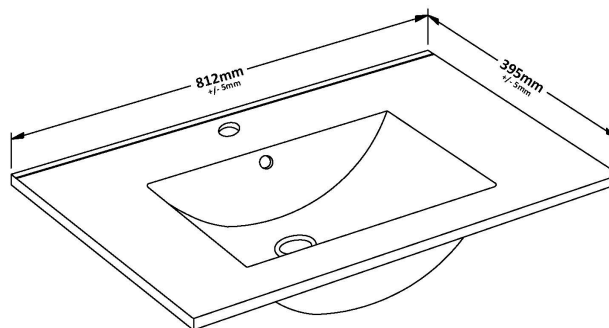

### Product Dimensions

Height (mm):	359
Width (mm):	800
Depth (mm):	383
Nett Weight (kg):	17

### Packaging Dimensions

Height (mm):	391
Width (mm):	832
Depth (mm):	391
Gross Weight (kg):	17.5

### Outer Box Dimensions (If Applicable)

Height (mm):	
Width (mm):	
Depth (mm):	
Gross Weight (kg):	
Barcode:	5056462660899

### Product Dimensions

Height (mm):	170
Width (mm):	800
Depth (mm):	390
Nett Weight (kg):	16.9