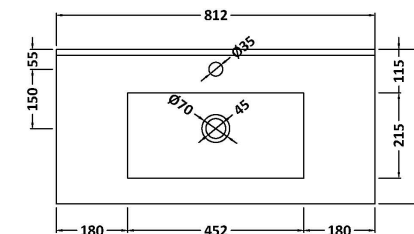

### Product Dimensions

Height (mm):	359
Width (mm):	800
Depth (mm):	383
Nett Weight (kg):	17

### Packaging Dimensions

Height (mm):	391
Width (mm):	832
Depth (mm):	391
Gross Weight (kg):	17.5

### Outer Box Dimensions (If Applicable)

Height (mm):	
Width (mm):	
Depth (mm):	
Gross Weight (kg):	
Barcode:	5056462660899

### Product Dimensions

Height (mm):	170
Width (mm):	800
Depth (mm):	390
Nett Weight (kg):	16.9