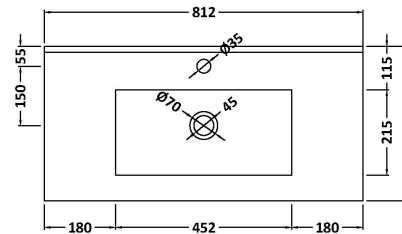

Packaging Dimensions

Height (mm):	391
Width (mm):	832
Depth (mm):	391
Gross Weight (kg):	17.5

Packaging Data

Box Colour:	Brown Cardboard Box - Printed
Box Qty:	0
Label Size:	0 x 0
Label Colour:	White Label
Label Qty:	2

Outer Box Dimensions (If Applicable)

Height (mm):	
Width (mm):	
Depth (mm):	
Gross Weight (kg):	
Barcode:	5056462660875

Product Details

Country of Origin:	China
Fitting Instruction:	No
CE & UKCA:	N/A
FSC Certified Materials:	Yes
Colour:	Satin Green
Construction Method:	Cam & Wood Dowel
Construction Type:	Rigid
Cabinet Finish:	MFC Painted Matt
Fascia Finish:	Mdf Painted Matt
Cabinet Thickness (mm):	16
Fascia Thickness (mm):	18
Drawer Included:	Yes
Drawer Type:	80mm High Metal S/C Inc Galler
No of Shelves:	0
Hinge Type:	Not Applicable
Hinge Included:	Not Applicable
Adjustable Legs:	No, Not Required
Fixings Included:	Yes
Handle Style:	Contemporary
Waste Shroud:	Yes
Handle Included:	Yes, Supplied
Handle Type:	D-Shape

Sales Code: NVM005

Description: Minimalist Basin 800mm

Product Dimensions

Height (mm):	170
Width (mm):	800
Depth (mm):	390
Nett Weight (kg):	16.9

Packaging Dimensions

Height (mm):	400
Width (mm):	820
Depth (mm):	200
Gross Weight (kg):	16.9

Packaging Data

Box Colour:	Brown Cardboard Box - Printed
Box Qty:	1
Label Size:	100 x 50
Label Colour:	White Label
Label Qty:	2

Outer Box Dimensions (If Applicable)

Height (mm):	
Width (mm):	
Depth (mm):	
Gross Weight (kg):	
Barcode:	5055146194675