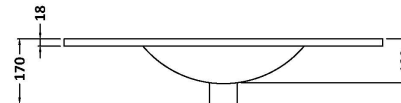

Packaging Dimensions

Height (mm):	391
Width (mm):	832
Depth (mm):	391
Gross Weight (kg):	17.5

Packaging Data

Box Colour:	Brown Cardboard Box - Printed
Box Qty:	0
Label Size:	0 x 0
Label Colour:	White Label
Label Qty:	2

Outer Box Dimensions (If Applicable)

Height (mm):	
Width (mm):	
Depth (mm):	
Gross Weight (kg):	
Barcode:	5056462660875

Product Details

Country of Origin:	China
Fitting Instruction:	No
CE & UKCA:	N/A
FSC Certified Materials:	Yes
Colour:	Satin Green
Construction Method:	Cam & Wood Dowel
Construction Type:	Rigid
Cabinet Finish:	MFC Painted Matt
Fascia Finish:	Mdf Painted Matt
Cabinet Thickness (mm):	16
Fascia Thickness (mm):	18
Drawer Included:	Yes
Drawer Type:	80mm High Metal S/C Inc Galler
No of Shelves:	0
Hinge Type:	Not Applicable
Hinge Included:	Not Applicable
Adjustable Legs:	No, Not Required
Fixings Included:	Yes
Handle Style:	Contemporary
Waste Shroud:	Yes
Handle Included:	Yes, Supplied
Handle Type:	D-Shape

Sales Code: NVM005

Description: Minimalist Basin 800mm

Product Dimensions

Height (mm):	170
Width (mm):	800
Depth (mm):	390
Nett Weight (kg):	16.9

Packaging Dimensions

Height (mm):	400
Width (mm):	820
Depth (mm):	200
Gross Weight (kg):	16.9

Packaging Data

Box Colour:	Brown Cardboard Box - Printed
Box Qty:	1
Label Size:	100 x 50
Label Colour:	White Label
Label Qty:	2

Outer Box Dimensions (If Applicable)

Height (mm):	
Width (mm):	
Depth (mm):	
Gross Weight (kg):	
Barcode:	5055146194675