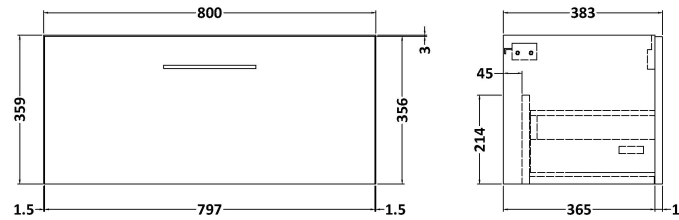

Sales Code: ARN825B

Description: 800 Wh 1-Drawer Vanity & Basin 2

Packaging Details

Barcode: 5056462668734

Sales Code: NVF825

Description: 800 Single Drawer Unit (365 Deep)

Product Dimensions

Height (mm):	359
Width (mm):	800
Depth (mm):	383
Nett Weight (kg):	17

Packaging Dimensions

Height (mm):	391
Width (mm):	832
Depth (mm):	391
Gross Weight (kg):	17.5

Packaging Data

Box Colour:	Brown Cardboard Box - Printed
Box Qty:	0
Label Size:	0 x 0
Label Colour:	White Label
Label Qty:	2

Sales Code: NVM005

Description: Minimalist Basin 800mm

Product Dimensions

Height (mm):	170
Width (mm):	800
Depth (mm):	390
Nett Weight (kg):	16.9

Packaging Dimensions

Height (mm):	400
Width (mm):	820
Depth (mm):	200
Gross Weight (kg):	16.9

Packaging Data

Box Colour:	Brown Cardboard Box - Printed
Box Qty:	1
Label Size:	100 x 50
Label Colour:	White Label
Label Qty:	2

Outer Box Dimensions (If Applicable)

Height (mm):	
Width (mm):	
Depth (mm):	
Gross Weight (kg):	
Barcode:	5055146194675