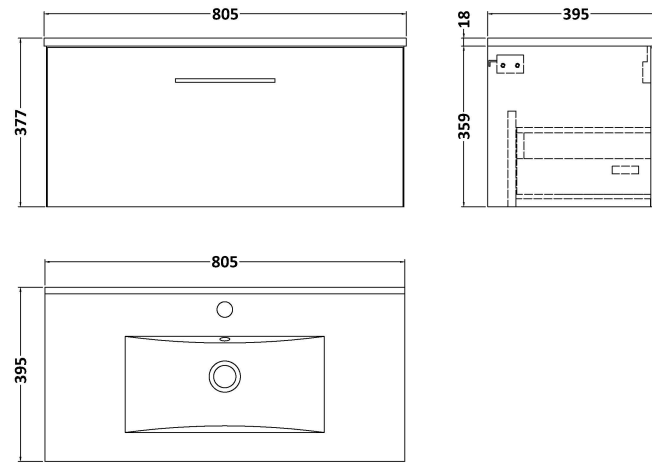

Sales Code: ARN825B

Description: 800 Wh 1-Drawer Vanity & Basin 2

Packaging Details

Barcode: 5056462668734

Sales Code: NVF825

Description: 800 Single Drawer Unit (365 Deep)

Product Dimensions

Height (mm):	359
Width (mm):	800
Depth (mm):	383
Nett Weight (kg):	17

Packaging Dimensions

Height (mm):	391
Width (mm):	832
Depth (mm):	391
Gross Weight (kg):	17.5

Packaging Data

Box Colour:	Brown Cardboard Box - Printed
Box Qty:	0
Label Size:	0 x 0
Label Colour:	White Label
Label Qty:	2

Outer Box Dimensions (If Applicable)

Height (mm):	
Width (mm):	
Depth (mm):	
Gross Weight (kg):	
Barcode:	5056462660875

Product Details

Country of Origin:	China
Fitting Instruction:	No
CE & UKCA:	N/A
FSC Certified Materials:	Yes
Colour:	Satin Green
Construction Method:	Cam & Wood Dowel
Construction Type:	Rigid
Cabinet Finish:	MFC Painted Matt
Fascia Finish:	Mdf Painted Matt
Cabinet Thickness (mm):	16
Fascia Thickness (mm):	18
Drawer Included:	Yes
Drawer Type:	80mm High Metal S/C Inc Galler
No of Shelves:	0
Hinge Type:	Not Applicable
Hinge Included:	Not Applicable
Adjustable Legs:	No, Not Required
Fixings Included:	Yes
Handle Style:	Contemporary
Waste Shroud:	Yes
Handle Included:	Yes, Supplied
Handle Type:	D-Shape

Sales Code: NVM005

Description: Minimalist Basin 800mm

Product Dimensions

Height (mm):	170
Width (mm):	800
Depth (mm):	390
Nett Weight (kg):	16.9

Packaging Dimensions

Height (mm):	400
Width (mm):	820
Depth (mm):	200
Gross Weight (kg):	16.9