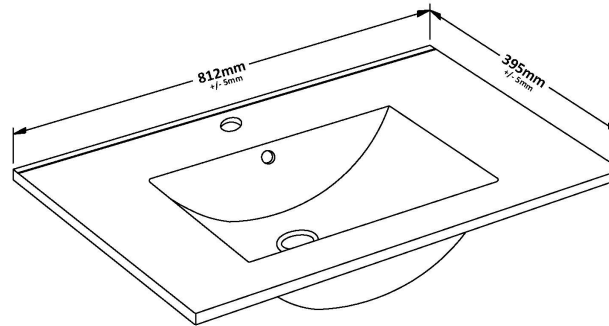

Packaging Dimensions

Height (mm):	391
Width (mm):	832
Depth (mm):	391
Gross Weight (kg):	17.5

Packaging Data

Box Colour:	Brown Cardboard Box - Printed
Box Qty:	0
Label Size:	0 x 0
Label Colour:	White Label
Label Qty:	2

Outer Box Dimensions (If Applicable)

Height (mm):	
Width (mm):	
Depth (mm):	
Gross Weight (kg):	
Barcode:	5056462660875

Product Details

Country of Origin:	China
Fitting Instruction:	No
CE & UKCA:	N/A
FSC Certified Materials:	Yes
Colour:	Satin Green
Construction Method:	Cam & Wood Dowel
Construction Type:	Rigid
Cabinet Finish:	MFC Painted Matt
Fascia Finish:	Mdf Painted Matt
Cabinet Thickness (mm):	16
Fascia Thickness (mm):	18
Drawer Included:	Yes
Drawer Type:	80mm High Metal S/C Inc Galler
No of Shelves:	0
Hinge Type:	Not Applicable
Hinge Included:	Not Applicable
Adjustable Legs:	No, Not Required
Fixings Included:	Yes
Handle Style:	Contemporary
Waste Shroud:	Yes
Handle Included:	Yes, Supplied
Handle Type:	D-Shape

Sales Code: NVM005

Description: Minimalist Basin 800mm

Product Dimensions

Height (mm):	170
Width (mm):	800
Depth (mm):	390
Nett Weight (kg):	16.9

Packaging Dimensions

Height (mm):	400
Width (mm):	820
Depth (mm):	200
Gross Weight (kg):	16.9

Packaging Data

Box Colour:	Brown Cardboard Box - Printed
Box Qty:	1
Label Size:	100 x 50
Label Colour:	White Label
Label Qty:	2

Outer Box Dimensions (If Applicable)

Height (mm):	
Width (mm):	
Depth (mm):	
Gross Weight (kg):	
Barcode:	5055146194675