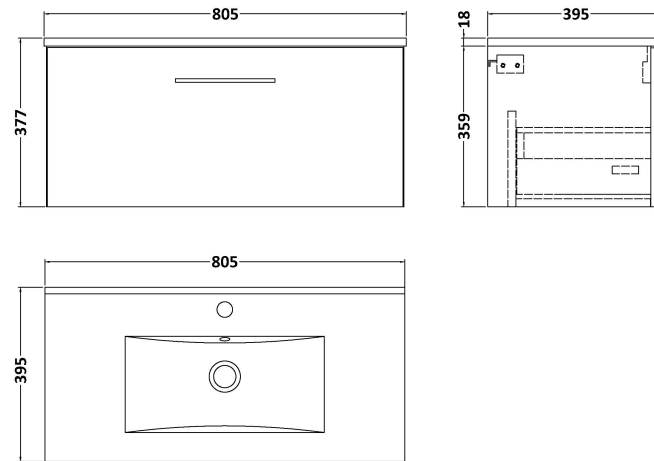

Sales Code: ARN2525B

Description: 800 Wh 1-Drawer Vanity & Basin 2

Packaging Details

Barcode: 5056462668796

Sales Code: NVF2525

Description: 800 Single Drawer Unit (365 Deep)

Product Dimensions

Height (mm):	359
Width (mm):	800
Depth (mm):	383
Nett Weight (kg):	17

Packaging Dimensions

Height (mm):	391
Width (mm):	832
Depth (mm):	391
Gross Weight (kg):	17.5

Packaging Data

Box Colour:	Brown Cardboard Box
Box Qty:	1
Label Size:	100 x 50
Label Colour:	White Label
Label Qty:	2

Outer Box Dimensions (If Applicable)

Height (mm):	
Width (mm):	
Depth (mm):	
Gross Weight (kg):	
Barcode:	5056462660882

Product Details

Country of Origin:	United Kingdom
Fitting Instruction:	No
CE & UKCA:	N/A
FSC Certified Materials:	Yes
Colour:	Grey Vicenza Oak
Construction Method:	Cam & Wood Dowel
Construction Type:	Rigid
Cabinet Finish:	MFC Textured Woodgrain
Fascia Finish:	MFC Textured Woodgrain
Cabinet Thickness (mm):	18
Fascia Thickness (mm):	18
Drawer Included:	Yes
Drawer Type:	80mm High Metal S/C Inc Galler
No of Shelves:	0
Hinge Type:	Not Applicable
Hinge Included:	Not Applicable
Adjustable Legs:	No, Not Required
Fixings Included:	Yes
Handle Style:	Contemporary
Waste Shroud:	Yes
Handle Included:	Yes, Supplied
Handle Type:	D-Shape

Sales Code: NVM005

Description: Minimalist Basin 800mm

Product Dimensions

Height (mm):	170
Width (mm):	800
Depth (mm):	390
Nett Weight (kg):	16.9

Packaging Dimensions

Height (mm):	400
Width (mm):	820
Depth (mm):	200
Gross Weight (kg):	16.9