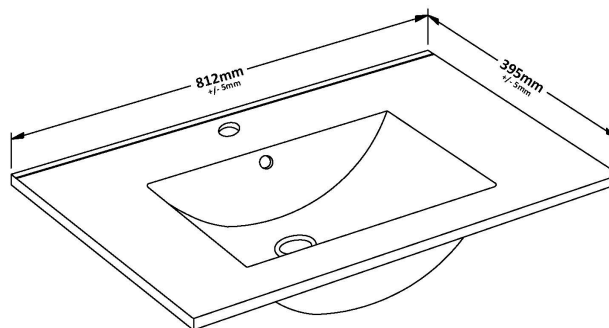

Packaging Dimensions

Height (mm):	391
Width (mm):	832
Depth (mm):	391
Gross Weight (kg):	17.5

Packaging Data

Box Colour:	Brown Cardboard Box
Box Qty:	1
Label Size:	100 x 50
Label Colour:	White Label
Label Qty:	2

Outer Box Dimensions (If Applicable)

Height (mm):	
Width (mm):	
Depth (mm):	
Gross Weight (kg):	
Barcode:	5056462660882

Product Details

Country of Origin:	United Kingdom
Fitting Instruction:	No
CE & UKCA:	N/A
FSC Certified Materials:	Yes
Colour:	Grey Vicenza Oak
Construction Method:	Cam & Wood Dowel
Construction Type:	Rigid
Cabinet Finish:	MFC Textured Woodgrain
Fascia Finish:	MFC Textured Woodgrain
Cabinet Thickness (mm):	18
Fascia Thickness (mm):	18
Drawer Included:	Yes
Drawer Type:	80mm High Metal S/C Inc Galler
No of Shelves:	0
Hinge Type:	Not Applicable
Hinge Included:	Not Applicable
Adjustable Legs:	No, Not Required
Fixings Included:	Yes
Handle Style:	Contemporary
Waste Shroud:	Yes
Handle Included:	Yes, Supplied
Handle Type:	D-Shape

Sales Code: NVM005

Description: Minimalist Basin 800mm

Product Dimensions

Height (mm):	170
Width (mm):	800
Depth (mm):	390
Nett Weight (kg):	16.9

Packaging Dimensions

Height (mm):	400
Width (mm):	820
Depth (mm):	200
Gross Weight (kg):	16.9

Packaging Data

Box Colour:	Brown Cardboard Box - Printed
Box Qty:	1
Label Size:	100 x 50
Label Colour:	White Label
Label Qty:	2

Outer Box Dimensions (If Applicable)

Height (mm):	
Width (mm):	
Depth (mm):	
Gross Weight (kg):	
Barcode:	5055146194675