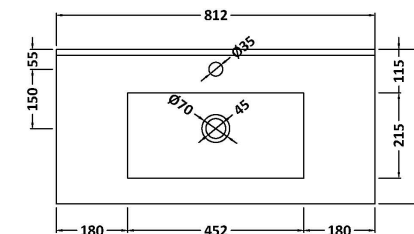

Packaging Dimensions

Height (mm):	391
Width (mm):	832
Depth (mm):	391
Gross Weight (kg):	17.5

Packaging Data

Box Colour:	Brown Cardboard Box
Box Qty:	1
Label Size:	100 x 50
Label Colour:	White Label
Label Qty:	2

Outer Box Dimensions (If Applicable)

Height (mm):	
Width (mm):	
Depth (mm):	
Gross Weight (kg):	
Barcode:	5056462660882

Product Details

Country of Origin:	United Kingdom
Fitting Instruction:	No
CE & UKCA:	N/A
FSC Certified Materials:	Yes
Colour:	Grey Vicenza Oak
Construction Method:	Cam & Wood Dowel
Construction Type:	Rigid
Cabinet Finish:	MFC Textured Woodgrain
Fascia Finish:	MFC Textured Woodgrain
Cabinet Thickness (mm):	18
Fascia Thickness (mm):	18
Drawer Included:	Yes
Drawer Type:	80mm High Metal S/C Inc Galler
No of Shelves:	0
Hinge Type:	Not Applicable
Hinge Included:	Not Applicable
Adjustable Legs:	No, Not Required
Fixings Included:	Yes
Handle Style:	Contemporary
Waste Shroud:	Yes
Handle Included:	Yes, Supplied
Handle Type:	D-Shape

Sales Code: NVM005

Description: Minimalist Basin 800mm

Product Dimensions

Height (mm):	170
Width (mm):	800
Depth (mm):	390
Nett Weight (kg):	16.9

Packaging Dimensions

Height (mm):	400
Width (mm):	820
Depth (mm):	200
Gross Weight (kg):	16.9

Packaging Data

Box Colour:	Brown Cardboard Box - Printed
Box Qty:	1
Label Size:	100 x 50
Label Colour:	White Label
Label Qty:	2

Outer Box Dimensions (If Applicable)

Height (mm):	
Width (mm):	
Depth (mm):	
Gross Weight (kg):	
Barcode:	5055146194675