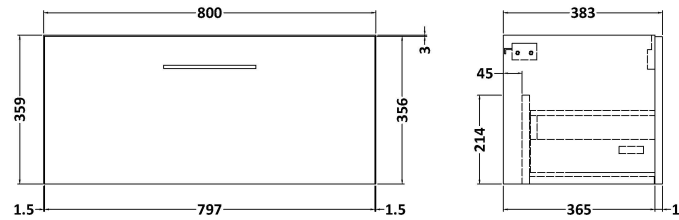

Sales Code: ARN2525B

Description: 800 Wh 1-Drawer Vanity & Basin 2

Packaging Details

Barcode: 5056462668796

Sales Code: NVF2525

Description: 800 Single Drawer Unit (365 Deep)

Product Dimensions

Height (mm):	359
Width (mm):	800
Depth (mm):	383
Nett Weight (kg):	17

Packaging Dimensions

Height (mm):	391
Width (mm):	832
Depth (mm):	391
Gross Weight (kg):	17.5

Packaging Data

Box Colour:	Brown Cardboard Box
Box Qty:	1
Label Size:	100 x 50
Label Colour:	White Label
Label Qty:	2

Sales Code: NVM005

Description: Minimalist Basin 800mm

Product Dimensions

Height (mm):	170
Width (mm):	800
Depth (mm):	390
Nett Weight (kg):	16.9

Packaging Dimensions

Height (mm):	400
Width (mm):	820
Depth (mm):	200
Gross Weight (kg):	16.9

Packaging Data

Box Colour:	Brown Cardboard Box - Printed
Box Qty:	1
Label Size:	100 x 50
Label Colour:	White Label
Label Qty:	2

Outer Box Dimensions (If Applicable)

Height (mm):	
Width (mm):	
Depth (mm):	
Gross Weight (kg):	
Barcode:	5055146194675