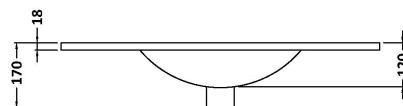

Packaging Dimensions

Height (mm):	391
Width (mm):	832
Depth (mm):	391
Gross Weight (kg):	17.5

Packaging Data

Box Colour:	Brown Cardboard Box
Box Qty:	1
Label Size:	100 x 50
Label Colour:	White Label
Label Qty:	2

Outer Box Dimensions (If Applicable)

Height (mm):	
Width (mm):	
Depth (mm):	
Gross Weight (kg):	
Barcode:	5056462660882

Product Details

Country of Origin:	United Kingdom
Fitting Instruction:	No
CE & UKCA:	N/A
FSC Certified Materials:	Yes
Colour:	Grey Vicenza Oak
Construction Method:	Cam & Wood Dowel
Construction Type:	Rigid
Cabinet Finish:	MFC Textured Woodgrain
Fascia Finish:	MFC Textured Woodgrain
Cabinet Thickness (mm):	18
Fascia Thickness (mm):	18
Drawer Included:	Yes
Drawer Type:	80mm High Metal S/C Inc Galler
No of Shelves:	0
Hinge Type:	Not Applicable
Hinge Included:	Not Applicable
Adjustable Legs:	No, Not Required
Fixings Included:	Yes
Handle Style:	Contemporary
Waste Shroud:	Yes
Handle Included:	Yes, Supplied
Handle Type:	D-Shape

Sales Code: NVM005

Description: Minimalist Basin 800mm

Product Dimensions

Height (mm):	170
Width (mm):	800
Depth (mm):	390
Nett Weight (kg):	16.9

Packaging Dimensions

Height (mm):	400
Width (mm):	820
Depth (mm):	200
Gross Weight (kg):	16.9

Packaging Data

Box Colour:	Brown Cardboard Box - Printed
Box Qty:	1
Label Size:	100 x 50
Label Colour:	White Label
Label Qty:	2

Outer Box Dimensions (If Applicable)

Height (mm):	
Width (mm):	
Depth (mm):	
Gross Weight (kg):	
Barcode:	5055146194675