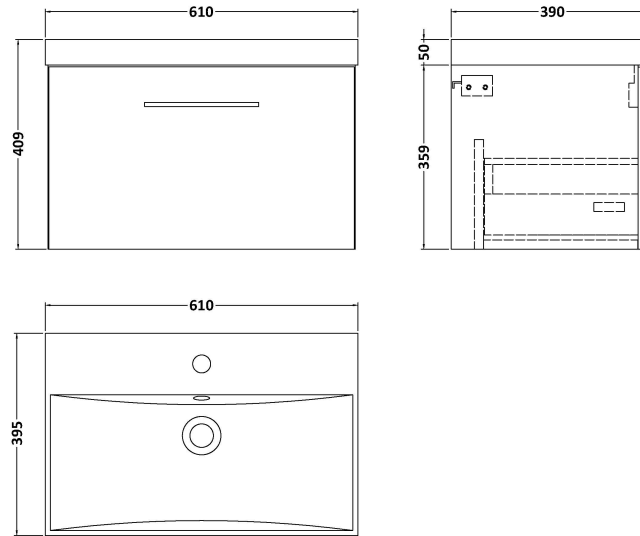

### Packaging Details

Barcode: 5056462667669

**Sales Code:** NVF522N

**Description:** 600 Single Drawer Unit (365 Deep)

**Product Dimensions**

Height (mm):	359
Width (mm):	600
Depth (mm):	383
Nett Weight (kg):	13

**Packaging Dimensions**

Height (mm):	391
Width (mm):	632
Depth (mm):	391
Gross Weight (kg):	13.5

**Packaging Data**

Box Colour:	Brown Cardboard Box
Box Qty:	1
Label Size:	100 x 50
Label Colour:	White Label
Label Qty:	2

### Product Dimensions

Height (mm):	170
Width (mm):	610
Depth (mm):	395
Nett Weight (kg):	11

### Packaging Dimensions

Height (mm):	190
Width (mm):	630
Depth (mm):	415
Gross Weight (kg):	11.5