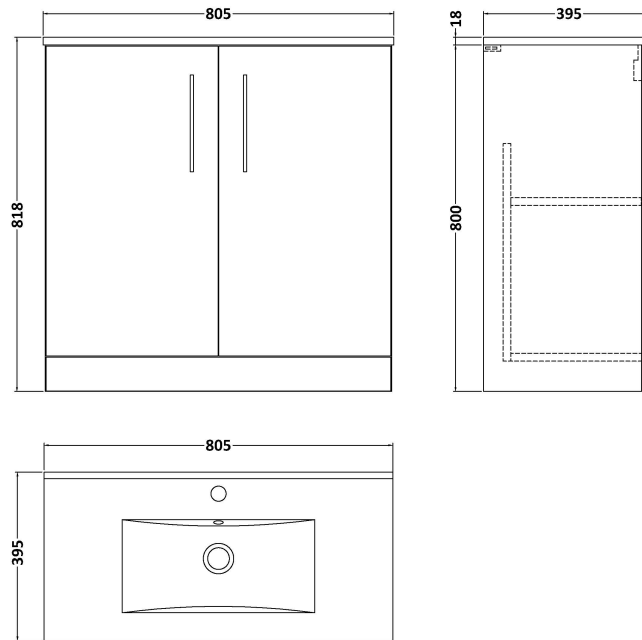

Sales Code: ARN2505B

Description: 800 Fs 2-Door Vanity & Basin 2

Packaging Details

Barcode: 5056462664835

Sales Code: NVF2505

Description: 800 Fs 2-Door Unit (365 Deep)

Product Dimensions

Height (mm):	800
Width (mm):	800
Depth (mm):	383
Nett Weight (kg):	25.5

Packaging Dimensions

Height (mm):	835
Width (mm):	820
Depth (mm):	375
Gross Weight (kg):	26

Packaging Data

Box Colour:	Brown Cardboard Box
Box Qty:	1
Label Size:	100 x 50
Label Colour:	White Label
Label Qty:	2

Sales Code: NVM005

Description: Minimalist Basin 800mm

Product Dimensions

Height (mm):	170
Width (mm):	800
Depth (mm):	390
Nett Weight (kg):	16.9

Packaging Dimensions

Height (mm):	400
Width (mm):	820
Depth (mm):	200
Gross Weight (kg):	16.9

Packaging Data

Box Colour:	Brown Cardboard Box - Printed
Box Qty:	1
Label Size:	100 x 50
Label Colour:	White Label
Label Qty:	2

Outer Box Dimensions (If Applicable)

Height (mm):	
Width (mm):	
Depth (mm):	
Gross Weight (kg):	
Barcode:	5055146194675