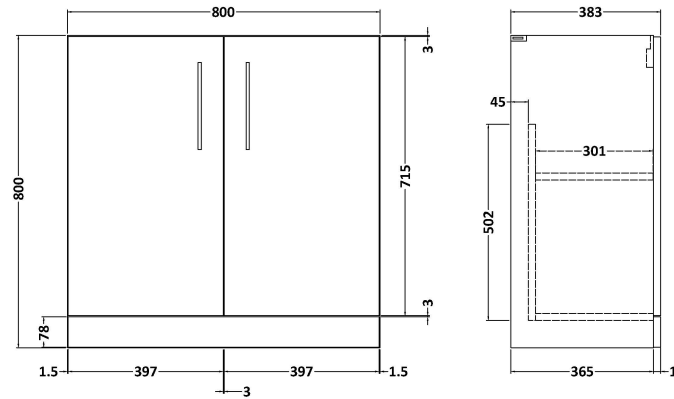

Sales Code: ARN2505B

Description: 800 Fs 2-Door Vanity & Basin 2

Packaging Details

Barcode: 5056462664835

Sales Code: NVF2505

Description: 800 Fs 2-Door Unit (365 Deep)

Product Dimensions

Height (mm):	800
Width (mm):	800
Depth (mm):	383
Nett Weight (kg):	25.5

Packaging Dimensions

Height (mm):	835
Width (mm):	820
Depth (mm):	375
Gross Weight (kg):	26

Packaging Data

Box Colour:	Brown Cardboard Box
Box Qty:	1
Label Size:	100 x 50
Label Colour:	White Label
Label Qty:	2

Outer Box Dimensions (If Applicable)

Height (mm):	
Width (mm):	
Depth (mm):	
Gross Weight (kg):	
Barcode:	5056462659992

Product Details

Country of Origin:	United Kingdom
Fitting Instruction:	No
CE & UKCA:	N/A
FSC Certified Materials:	Yes
Colour:	Grey Vicenza Oak
Construction Method:	Cam & Wood Dowel
Construction Type:	Rigid
Cabinet Finish:	MFC Textured Woodgrain
Fascia Finish:	MFC Textured Woodgrain
Cabinet Thickness (mm):	18
Fascia Thickness (mm):	18
Drawer Included:	No
Drawer Type:	Not Applicable
No of Shelves:	1
Hinge Type:	95 Degree Clip-On Soft Close
Hinge Included:	Yes, Supplied
Adjustable Legs:	No, Not Required
Fixings Included:	Yes
Handle Style:	Contemporary
Waste Shroud:	No
Handle Included:	Yes, Supplied
Handle Type:	D-Shape

Sales Code: NVM005

Description: Minimalist Basin 800mm

Product Dimensions

Height (mm):	170
Width (mm):	800
Depth (mm):	390
Nett Weight (kg):	16.9

Packaging Dimensions

Height (mm):	400
Width (mm):	820
Depth (mm):	200
Gross Weight (kg):	16.9