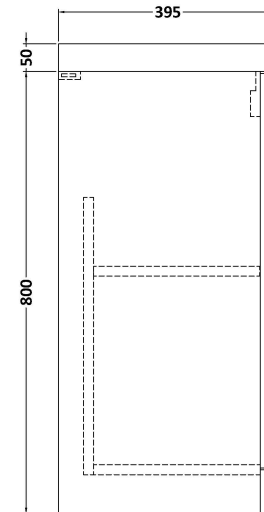

Sales Code: ARN501D

Description: 500 Fs 2-Door Vanity & Basin 3

Packaging Details

Barcode: 5056462615745

Sales Code: NVF501N

Description: 500 Fs 2-Door Unit (365 Deep)

Product Dimensions

Height (mm):	800
Width (mm):	500
Depth (mm):	383
Nett Weight (kg):	17

Packaging Dimensions

Height (mm):	835
Width (mm):	520
Depth (mm):	375
Gross Weight (kg):	17.5

Packaging Data

Box Colour:	Brown Cardboard Box
Box Qty:	1
Label Size:	100 x 50
Label Colour:	White Label
Label Qty:	2

Outer Box Dimensions (If Applicable)

Height (mm):	
Width (mm):	
Depth (mm):	
Gross Weight (kg):	
Barcode:	5056462660196

Product Details

Country of Origin:	United Kingdom
Fitting Instruction:	No
CE & UKCA:	N/A
FSC Certified Materials:	Yes
Colour:	Anthracite Woodgrain
Construction Method:	Cam & Wood Dowel
Construction Type:	Rigid
Cabinet Finish:	MFC Textured Woodgrain
Fascia Finish:	MFC Textured Woodgrain
Cabinet Thickness (mm):	18
Fascia Thickness (mm):	18
Drawer Included:	No
Drawer Type:	Not Applicable
No of Shelves:	1
Hinge Type:	95 Degree Clip-On Soft Close
Hinge Included:	Yes, Supplied
Adjustable Legs:	No, Not Required
Fixings Included:	Yes
Handle Style:	Contemporary
Waste Shroud:	No
Handle Included:	Yes, Supplied
Handle Type:	D-Shape

Sales Code: NVM032

Description: 500 Thin Edged Basin 1Th

Product Dimensions

Height (mm):	170
Width (mm):	510
Depth (mm):	395
Nett Weight (kg):	9.5

Packaging Dimensions

Height (mm):	190
Width (mm):	530
Depth (mm):	415
Gross Weight (kg):	10