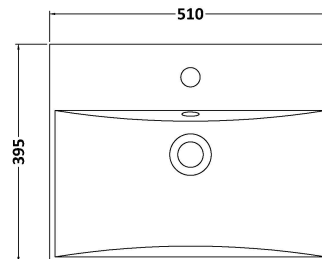

Sales Code: ARN501D

Description: 500 Fs 2-Door Vanity & Basin 3

Packaging Details

Barcode: 5056462615745

Sales Code: NVF501N

Description: 500 Fs 2-Door Unit (365 Deep)

Product Dimensions

Height (mm):	800
Width (mm):	500
Depth (mm):	383
Nett Weight (kg):	17

Packaging Dimensions

Height (mm):	835
Width (mm):	520
Depth (mm):	375
Gross Weight (kg):	17.5

Packaging Data

Box Colour:	Brown Cardboard Box
Box Qty:	1
Label Size:	100 x 50
Label Colour:	White Label
Label Qty:	2

Outer Box Dimensions (If Applicable)

Height (mm):	
Width (mm):	
Depth (mm):	
Gross Weight (kg):	
Barcode:	5056462660196

Product Details

Country of Origin:	United Kingdom
Fitting Instruction:	No
CE & UKCA:	N/A
FSC Certified Materials:	Yes
Colour:	Anthracite Woodgrain
Construction Method:	Cam & Wood Dowel
Construction Type:	Rigid
Cabinet Finish:	MFC Textured Woodgrain
Fascia Finish:	MFC Textured Woodgrain
Cabinet Thickness (mm):	18
Fascia Thickness (mm):	18
Drawer Included:	No
Drawer Type:	Not Applicable
No of Shelves:	1
Hinge Type:	95 Degree Clip-On Soft Close
Hinge Included:	Yes, Supplied
Adjustable Legs:	No, Not Required
Fixings Included:	Yes
Handle Style:	Contemporary
Waste Shroud:	No
Handle Included:	Yes, Supplied
Handle Type:	D-Shape

Sales Code: NVM032

Description: 500 Thin Edged Basin 1Th

Product Dimensions

Height (mm):	170
Width (mm):	510
Depth (mm):	395
Nett Weight (kg):	9.5

Packaging Dimensions

Height (mm):	190
Width (mm):	530
Depth (mm):	415
Gross Weight (kg):	10