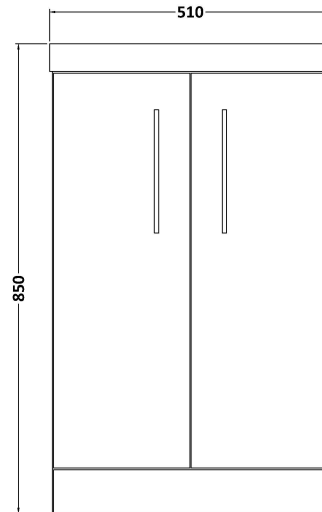

Sales Code: ARN501D

Description: 500 Fs 2-Door Vanity & Basin 3

Packaging Details

Barcode: 5056462615745

Sales Code: NVF501N

Description: 500 Fs 2-Door Unit (365 Deep)

Product Dimensions

Height (mm):	800
Width (mm):	500
Depth (mm):	383
Nett Weight (kg):	17

Packaging Dimensions

Height (mm):	835
Width (mm):	520
Depth (mm):	375
Gross Weight (kg):	17.5

Packaging Data

Box Colour:	Brown Cardboard Box
Box Qty:	1
Label Size:	100 x 50
Label Colour:	White Label
Label Qty:	2

Outer Box Dimensions (If Applicable)

Height (mm):	
Width (mm):	
Depth (mm):	
Gross Weight (kg):	
Barcode:	5056462660196

Product Details

Country of Origin:	United Kingdom
Fitting Instruction:	No
CE & UKCA:	N/A
FSC Certified Materials:	Yes
Colour:	Anthracite Woodgrain
Construction Method:	Cam & Wood Dowel
Construction Type:	Rigid
Cabinet Finish:	MFC Textured Woodgrain
Fascia Finish:	MFC Textured Woodgrain
Cabinet Thickness (mm):	18
Fascia Thickness (mm):	18
Drawer Included:	No
Drawer Type:	Not Applicable
No of Shelves:	1
Hinge Type:	95 Degree Clip-On Soft Close
Hinge Included:	Yes, Supplied
Adjustable Legs:	No, Not Required
Fixings Included:	Yes
Handle Style:	Contemporary
Waste Shroud:	No
Handle Included:	Yes, Supplied
Handle Type:	D-Shape

Sales Code: NVM032

Description: 500 Thin Edged Basin 1Th

Product Dimensions

Height (mm):	170
Width (mm):	510
Depth (mm):	395
Nett Weight (kg):	9.5

Packaging Dimensions

Height (mm):	190
Width (mm):	530
Depth (mm):	415
Gross Weight (kg):	10