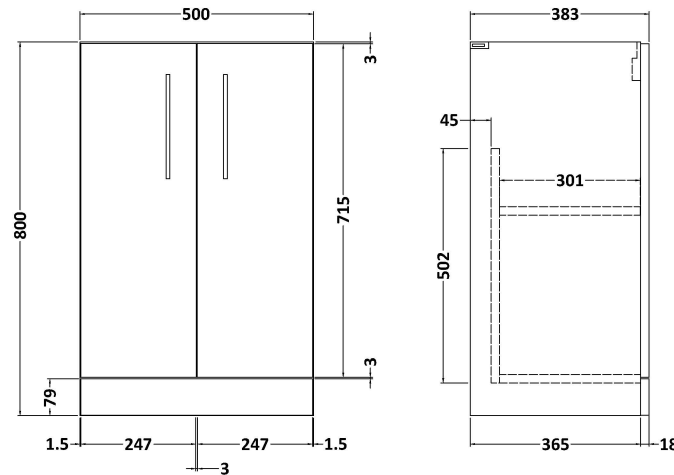

Sales Code: ARN501D

Description: 500 Fs 2-Door Vanity & Basin 3

Packaging Details

Barcode: 5056462615745

Sales Code: NVF501N

Description: 500 Fs 2-Door Unit (365 Deep)

Product Dimensions

Height (mm):	800
Width (mm):	500
Depth (mm):	383
Nett Weight (kg):	17

Packaging Dimensions

Height (mm):	835
Width (mm):	520
Depth (mm):	375
Gross Weight (kg):	17.5

Packaging Data

Box Colour:	Brown Cardboard Box
Box Qty:	1
Label Size:	100 x 50
Label Colour:	White Label
Label Qty:	2

Outer Box Dimensions (If Applicable)

Height (mm):	
Width (mm):	
Depth (mm):	
Gross Weight (kg):	
Barcode:	5056462660196

Product Details

Country of Origin:	United Kingdom
Fitting Instruction:	No
CE & UKCA:	N/A
FSC Certified Materials:	Yes
Colour:	Anthracite Woodgrain
Construction Method:	Cam & Wood Dowel
Construction Type:	Rigid
Cabinet Finish:	MFC Textured Woodgrain
Fascia Finish:	MFC Textured Woodgrain
Cabinet Thickness (mm):	18
Fascia Thickness (mm):	18
Drawer Included:	No
Drawer Type:	Not Applicable
No of Shelves:	1
Hinge Type:	95 Degree Clip-On Soft Close
Hinge Included:	Yes, Supplied
Adjustable Legs:	No, Not Required
Fixings Included:	Yes
Handle Style:	Contemporary
Waste Shroud:	No
Handle Included:	Yes, Supplied
Handle Type:	D-Shape

Sales Code: NVM032

Description: 500 Thin Edged Basin 1Th

Product Dimensions

Height (mm):	170
Width (mm):	510
Depth (mm):	395
Nett Weight (kg):	9.5

Packaging Dimensions

Height (mm):	190
Width (mm):	530
Depth (mm):	415
Gross Weight (kg):	10