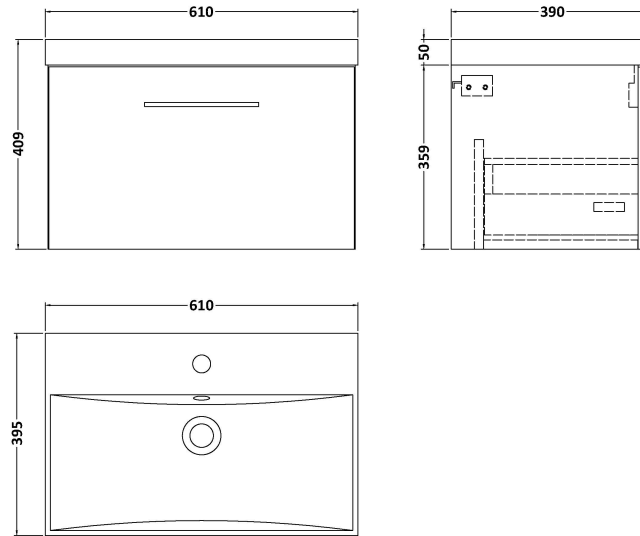

Sales Code: ARN822D

Description: 600 Wh 1-Drawer Vanity & Basin 3

Packaging Details

Barcode: 5056462667485