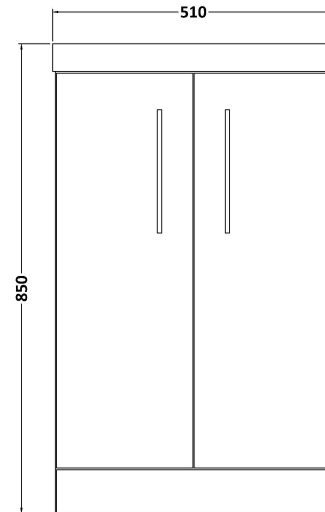

Sales Code: ARN601D

Description: 500 Fs 2-Door Vanity & Basin 3

Packaging Details

Barcode: 5056462615783

Sales Code: NVF601N

Description: 500 Fs 2-Door Unit (365 Deep)

Product Dimensions

Height (mm):	800
Width (mm):	500
Depth (mm):	383
Nett Weight (kg):	17

Packaging Dimensions

Height (mm):	835
Width (mm):	520
Depth (mm):	375
Gross Weight (kg):	17.5

Packaging Data

Box Colour:	Brown Cardboard Box
Box Qty:	1
Label Size:	100 x 50
Label Colour:	White Label
Label Qty:	2

Outer Box Dimensions (If Applicable)

Height (mm):	
Width (mm):	
Depth (mm):	
Gross Weight (kg):	
Barcode:	5056462660189

Product Details

Country of Origin:	United Kingdom
Fitting Instruction:	No
CE & UKCA:	N/A
FSC Certified Materials:	Yes
Colour:	Black Woodgrain
Construction Method:	Cam & Wood Dowel
Construction Type:	Rigid
Cabinet Finish:	MFC Textured Woodgrain
Fascia Finish:	MFC Textured Woodgrain
Cabinet Thickness (mm):	18
Fascia Thickness (mm):	18
Drawer Included:	No
Drawer Type:	Not Applicable
No of Shelves:	1
Hinge Type:	95 Degree Clip-On Soft Close
Hinge Included:	Yes, Supplied
Adjustable Legs:	No, Not Required
Fixings Included:	Yes
Handle Style:	Contemporary
Waste Shroud:	No
Handle Included:	Yes, Supplied
Handle Type:	D-Shape

Sales Code: NVM032

Description: 500 Thin Edged Basin 1Th

Product Dimensions

Height (mm):	170
Width (mm):	510
Depth (mm):	395
Nett Weight (kg):	9.5

Packaging Dimensions

Height (mm):	190
Width (mm):	530
Depth (mm):	415
Gross Weight (kg):	10