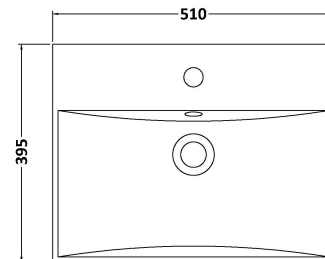

Sales Code: ARN601D

Description: 500 Fs 2-Door Vanity & Basin 3

Packaging Details

Barcode: 5056462615783

Sales Code: NVF601N

Description: 500 Fs 2-Door Unit (365 Deep)

Product Dimensions

Height (mm):	800
Width (mm):	500
Depth (mm):	383
Nett Weight (kg):	17

Packaging Dimensions

Height (mm):	835
Width (mm):	520
Depth (mm):	375
Gross Weight (kg):	17.5

Packaging Data

Box Colour:	Brown Cardboard Box
Box Qty:	1
Label Size:	100 x 50
Label Colour:	White Label
Label Qty:	2

Outer Box Dimensions (If Applicable)

Height (mm):	
Width (mm):	
Depth (mm):	
Gross Weight (kg):	
Barcode:	5056462660189

Product Details

Country of Origin:	United Kingdom
Fitting Instruction:	No
CE & UKCA:	N/A
FSC Certified Materials:	Yes
Colour:	Black Woodgrain
Construction Method:	Cam & Wood Dowel
Construction Type:	Rigid
Cabinet Finish:	MFC Textured Woodgrain
Fascia Finish:	MFC Textured Woodgrain
Cabinet Thickness (mm):	18
Fascia Thickness (mm):	18
Drawer Included:	No
Drawer Type:	Not Applicable
No of Shelves:	1
Hinge Type:	95 Degree Clip-On Soft Close
Hinge Included:	Yes, Supplied
Adjustable Legs:	No, Not Required
Fixings Included:	Yes
Handle Style:	Contemporary
Waste Shroud:	No
Handle Included:	Yes, Supplied
Handle Type:	D-Shape

Sales Code: NVM032

Description: 500 Thin Edged Basin 1Th

Product Dimensions

Height (mm):	170
Width (mm):	510
Depth (mm):	395
Nett Weight (kg):	9.5

Packaging Dimensions

Height (mm):	190
Width (mm):	530
Depth (mm):	415
Gross Weight (kg):	10