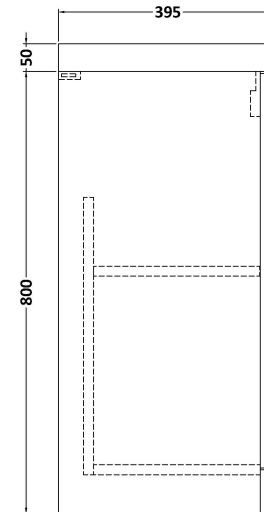

Sales Code: ARN601D

Description: 500 Fs 2-Door Vanity & Basin 3

Packaging Details

Barcode: 5056462615783

Sales Code: NVF601N

Description: 500 Fs 2-Door Unit (365 Deep)

Product Dimensions

Height (mm):	800
Width (mm):	500
Depth (mm):	383
Nett Weight (kg):	17

Packaging Dimensions

Height (mm):	835
Width (mm):	520
Depth (mm):	375
Gross Weight (kg):	17.5

Packaging Data

Box Colour:	Brown Cardboard Box
Box Qty:	1
Label Size:	100 x 50
Label Colour:	White Label
Label Qty:	2

Outer Box Dimensions (If Applicable)

Height (mm):	
Width (mm):	
Depth (mm):	
Gross Weight (kg):	
Barcode:	5056462660189

Product Details

Country of Origin:	United Kingdom
Fitting Instruction:	No
CE & UKCA:	N/A
FSC Certified Materials:	Yes
Colour:	Black Woodgrain
Construction Method:	Cam & Wood Dowel
Construction Type:	Rigid
Cabinet Finish:	MFC Textured Woodgrain
Fascia Finish:	MFC Textured Woodgrain
Cabinet Thickness (mm):	18
Fascia Thickness (mm):	18
Drawer Included:	No
Drawer Type:	Not Applicable
No of Shelves:	1
Hinge Type:	95 Degree Clip-On Soft Close
Hinge Included:	Yes, Supplied
Adjustable Legs:	No, Not Required
Fixings Included:	Yes
Handle Style:	Contemporary
Waste Shroud:	No
Handle Included:	Yes, Supplied
Handle Type:	D-Shape

Sales Code: NVM032

Description: 500 Thin Edged Basin 1Th

Product Dimensions

Height (mm):	170
Width (mm):	510
Depth (mm):	395
Nett Weight (kg):	9.5

Packaging Dimensions

Height (mm):	190
Width (mm):	530
Depth (mm):	415
Gross Weight (kg):	10