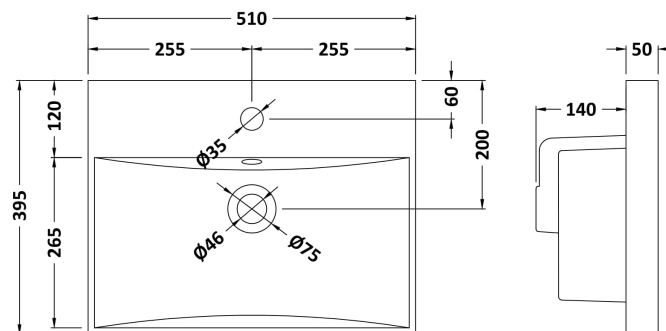

Packaging Dimensions

Height (mm):	835
Width (mm):	520
Depth (mm):	375
Gross Weight (kg):	17.5

Packaging Data

Box Colour:	Brown Cardboard Box
Box Qty:	1
Label Size:	100 x 50
Label Colour:	White Label
Label Qty:	2

Outer Box Dimensions (If Applicable)

Height (mm):	
Width (mm):	
Depth (mm):	
Gross Weight (kg):	
Barcode:	5056462660189

Product Details

Country of Origin:	United Kingdom
Fitting Instruction:	No
CE & UKCA:	N/A
FSC Certified Materials:	Yes
Colour:	Black Woodgrain
Construction Method:	Cam & Wood Dowel
Construction Type:	Rigid
Cabinet Finish:	MFC Textured Woodgrain
Fascia Finish:	MFC Textured Woodgrain
Cabinet Thickness (mm):	18
Fascia Thickness (mm):	18
Drawer Included:	No
Drawer Type:	Not Applicable
No of Shelves:	1
Hinge Type:	95 Degree Clip-On Soft Close
Hinge Included:	Yes, Supplied
Adjustable Legs:	No, Not Required
Fixings Included:	Yes
Handle Style:	Contemporary
Waste Shroud:	No
Handle Included:	Yes, Supplied
Handle Type:	D-Shape

Sales Code: NVM032

Description: 500 Thin Edged Basin 1Th

Product Dimensions

Height (mm):	170
Width (mm):	510
Depth (mm):	395
Nett Weight (kg):	9.5

Packaging Dimensions

Height (mm):	190
Width (mm):	530
Depth (mm):	415
Gross Weight (kg):	10

Packaging Data

Box Colour:	Brown Cardboard Box - Printed
Box Qty:	1
Label Size:	100 x 50
Label Colour:	White Label
Label Qty:	2

Outer Box Dimensions (If Applicable)

Height (mm):	
Width (mm):	
Depth (mm):	
Gross Weight (kg):	
Barcode:	5056211853411