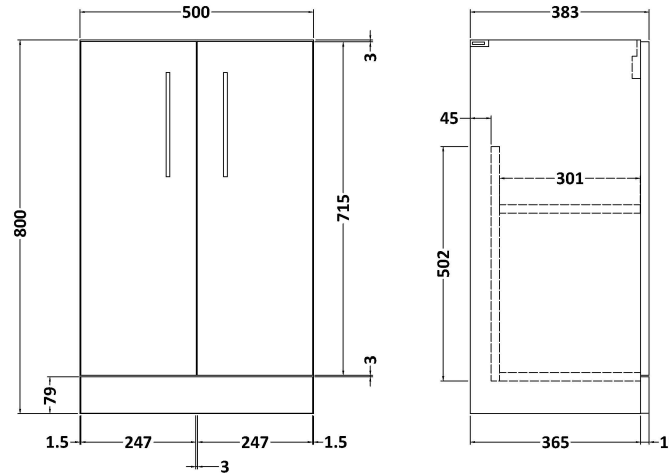

Sales Code: ARN601D

Description: 500 Fs 2-Door Vanity & Basin 3

Packaging Details

Barcode: 5056462615783

Sales Code: NVF601N

Description: 500 Fs 2-Door Unit (365 Deep)

Product Dimensions

Height (mm):	800
Width (mm):	500
Depth (mm):	383
Nett Weight (kg):	17

Packaging Dimensions

Height (mm):	835
Width (mm):	520
Depth (mm):	375
Gross Weight (kg):	17.5

Packaging Data

Box Colour:	Brown Cardboard Box
Box Qty:	1
Label Size:	100 x 50
Label Colour:	White Label
Label Qty:	2

Outer Box Dimensions (If Applicable)

Height (mm):	
Width (mm):	
Depth (mm):	
Gross Weight (kg):	
Barcode:	5056462660189

Product Details

Country of Origin:	United Kingdom
Fitting Instruction:	No
CE & UKCA:	N/A
FSC Certified Materials:	Yes
Colour:	Black Woodgrain
Construction Method:	Cam & Wood Dowel
Construction Type:	Rigid
Cabinet Finish:	MFC Textured Woodgrain
Fascia Finish:	MFC Textured Woodgrain
Cabinet Thickness (mm):	18
Fascia Thickness (mm):	18
Drawer Included:	No
Drawer Type:	Not Applicable
No of Shelves:	1
Hinge Type:	95 Degree Clip-On Soft Close
Hinge Included:	Yes, Supplied
Adjustable Legs:	No, Not Required
Fixings Included:	Yes
Handle Style:	Contemporary
Waste Shroud:	No
Handle Included:	Yes, Supplied
Handle Type:	D-Shape

Sales Code: NVM032

Description: 500 Thin Edged Basin 1Th

Product Dimensions

Height (mm):	170
Width (mm):	510
Depth (mm):	395
Nett Weight (kg):	9.5

Packaging Dimensions

Height (mm):	190
Width (mm):	530
Depth (mm):	415
Gross Weight (kg):	10