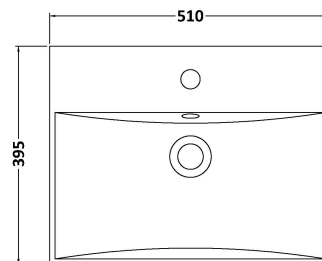

Sales Code: ARN801D

Description: 500 Fs 2-Door Vanity & Basin 3

Packaging Details

Barcode: 5056462664064