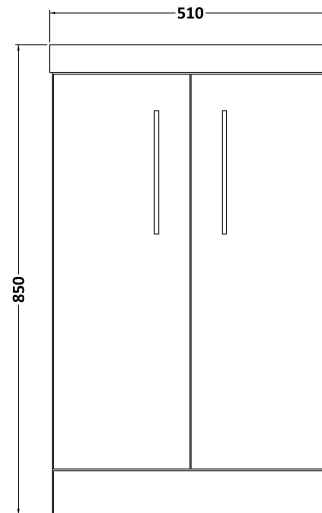

Sales Code: ARN801D

Description: 500 Fs 2-Door Vanity & Basin 3

Packaging Details

Barcode: 5056462664064