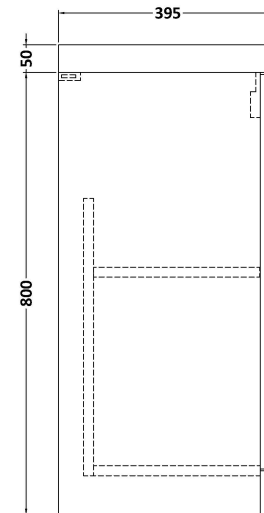

Sales Code: ARN801D

Description: 500 Fs 2-Door Vanity & Basin 3

Packaging Details

Barcode: 5056462664064