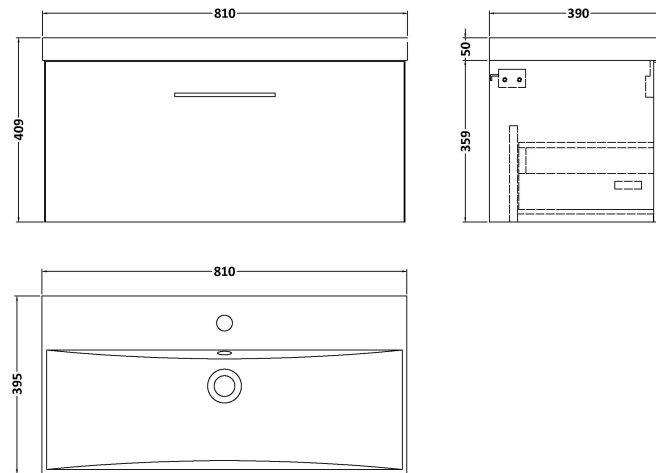

Sales Code: ARN525D

Description: 800 Wh 1-Drawer Vanity & Basin 3

Packaging Details

Barcode: 5056462668925

Sales Code: NVF525N

Description: 800 Single Drawer Unit (365 Deep)

Product Dimensions

Height (mm):	359
Width (mm):	800
Depth (mm):	383
Nett Weight (kg):	17

Packaging Dimensions

Height (mm):	391
Width (mm):	832
Depth (mm):	391
Gross Weight (kg):	17.5

Packaging Data

Box Colour:	Brown Cardboard Box
Box Qty:	1
Label Size:	100 x 50
Label Colour:	White Label
Label Qty:	2

Outer Box Dimensions (If Applicable)

Height (mm):	
Width (mm):	
Depth (mm):	
Gross Weight (kg):	
Barcode:	5056462660905

Product Details

Country of Origin:	United Kingdom
Fitting Instruction:	No
CE & UKCA:	N/A
FSC Certified Materials:	Yes
Colour:	Anthracite Woodgrain
Construction Method:	Cam & Wood Dowel
Construction Type:	Rigid
Cabinet Finish:	MFC Textured Woodgrain
Fascia Finish:	MFC Textured Woodgrain
Cabinet Thickness (mm):	18
Fascia Thickness (mm):	18
Drawer Included:	Yes
Drawer Type:	80mm High Metal S/C Inc Galler
No of Shelves:	0
Hinge Type:	Not Applicable
Hinge Included:	Not Applicable
Adjustable Legs:	No, Not Required
Fixings Included:	Yes
Handle Style:	Contemporary
Waste Shroud:	Yes
Handle Included:	Yes, Supplied
Handle Type:	D-Shape

Sales Code: NVM035

Description: 800 Thin Edged Basin 1Th

Product Dimensions

Height (mm):	170
Width (mm):	810
Depth (mm):	395
Nett Weight (kg):	14.5

Packaging Dimensions

Height (mm):	190
Width (mm):	830
Depth (mm):	415
Gross Weight (kg):	15