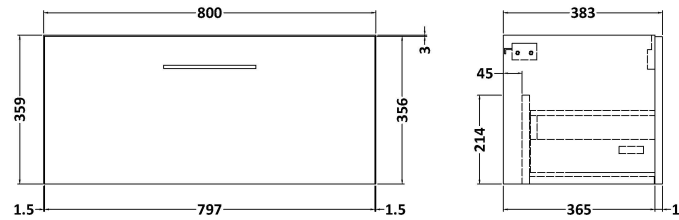

Sales Code: ARN525D

Description: 800 Wh 1-Drawer Vanity & Basin 3

Packaging Details

Barcode: 5056462668925

Sales Code: NVF525N

Description: 800 Single Drawer Unit (365 Deep)

Product Dimensions

Height (mm):	359
Width (mm):	800
Depth (mm):	383
Nett Weight (kg):	17

Packaging Dimensions

Height (mm):	391
Width (mm):	832
Depth (mm):	391
Gross Weight (kg):	17.5

Packaging Data

Box Colour:	Brown Cardboard Box
Box Qty:	1
Label Size:	100 x 50
Label Colour:	White Label
Label Qty:	2

Sales Code: NVM035

Description: 800 Thin Edged Basin 1Th

Product Dimensions

Height (mm):	170
Width (mm):	810
Depth (mm):	395
Nett Weight (kg):	14.5

Packaging Dimensions

Height (mm):	190
Width (mm):	830
Depth (mm):	415
Gross Weight (kg):	15

Packaging Data

Box Colour:	Brown Cardboard Box
Box Qty:	1
Label Size:	100 x 50
Label Colour:	White Label
Label Qty:	2

Outer Box Dimensions (If Applicable)

Height (mm):	
Width (mm):	
Depth (mm):	
Gross Weight (kg):	
Barcode:	5056211853435