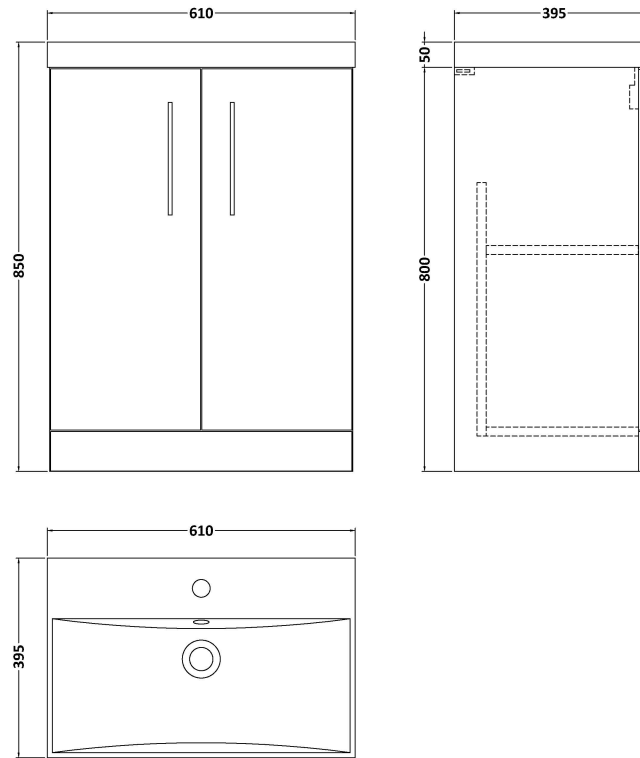

Sales Code: ARN503D

Description: 600 Fs 2-Door Vanity & Basin 3

Packaging Details

Barcode: 5056462614908

Sales Code: NVF503N

Description: 600 Fs 2-Door Unit (365 Deep)

Product Dimensions

Height (mm):	800
Width (mm):	600
Depth (mm):	383
Nett Weight (kg):	19.5

Packaging Dimensions

Height (mm):	835
Width (mm):	620
Depth (mm):	375
Gross Weight (kg):	20

Packaging Data

Box Colour:	Brown Cardboard Box
Box Qty:	1
Label Size:	100 x 50
Label Colour:	White Label
Label Qty:	2

Outer Box Dimensions (If Applicable)

Height (mm):	
Width (mm):	
Depth (mm):	
Gross Weight (kg):	
Barcode:	5056462660219

Product Details

Country of Origin:	United Kingdom
Fitting Instruction:	No
CE & UKCA:	N/A
FSC Certified Materials:	Yes
Colour:	Anthracite Woodgrain
Construction Method:	Cam & Wood Dowel
Construction Type:	Rigid
Cabinet Finish:	MFC Textured Woodgrain
Fascia Finish:	MFC Textured Woodgrain
Cabinet Thickness (mm):	18
Fascia Thickness (mm):	18
Drawer Included:	No
Drawer Type:	Not Applicable
No of Shelves:	1
Hinge Type:	95 Degree Clip-On Soft Close
Hinge Included:	Yes, Supplied
Adjustable Legs:	No, Not Required
Fixings Included:	Yes
Handle Style:	Contemporary
Waste Shroud:	No
Handle Included:	Yes, Supplied
Handle Type:	D-Shape

Sales Code: NVM033

Description: 600 Thin Edged Basin 1Th

Product Dimensions

Height (mm):	170
Width (mm):	610
Depth (mm):	395
Nett Weight (kg):	11

Packaging Dimensions

Height (mm):	190
Width (mm):	630
Depth (mm):	415
Gross Weight (kg):	11.5