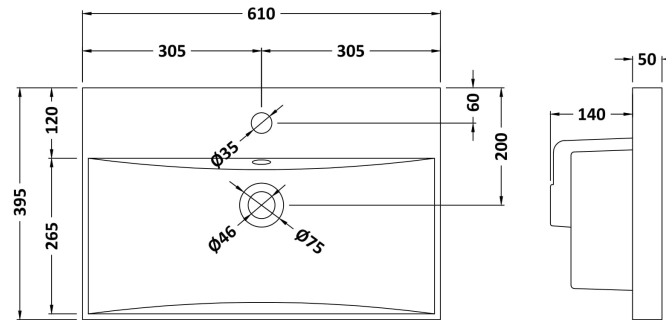

Packaging Dimensions

Height (mm):	835
Width (mm):	620
Depth (mm):	375
Gross Weight (kg):	20

Packaging Data

Box Colour:	Brown Cardboard Box
Box Qty:	1
Label Size:	100 x 50
Label Colour:	White Label
Label Qty:	2

Outer Box Dimensions (If Applicable)

Height (mm):	
Width (mm):	
Depth (mm):	
Gross Weight (kg):	
Barcode:	5056462660219

Product Details

Country of Origin:	United Kingdom
Fitting Instruction:	No
CE & UKCA:	N/A
FSC Certified Materials:	Yes
Colour:	Anthracite Woodgrain
Construction Method:	Cam & Wood Dowel
Construction Type:	Rigid
Cabinet Finish:	MFC Textured Woodgrain
Fascia Finish:	MFC Textured Woodgrain
Cabinet Thickness (mm):	18
Fascia Thickness (mm):	18
Drawer Included:	No
Drawer Type:	Not Applicable
No of Shelves:	1
Hinge Type:	95 Degree Clip-On Soft Close
Hinge Included:	Yes, Supplied
Adjustable Legs:	No, Not Required
Fixings Included:	Yes
Handle Style:	Contemporary
Waste Shroud:	No
Handle Included:	Yes, Supplied
Handle Type:	D-Shape

Sales Code: NVM033

Description: 600 Thin Edged Basin 1Th

Product Dimensions

Height (mm):	170
Width (mm):	610
Depth (mm):	395
Nett Weight (kg):	11

Packaging Dimensions

Height (mm):	190
Width (mm):	630
Depth (mm):	415
Gross Weight (kg):	11.5

Packaging Data

Box Colour:	Brown Cardboard Box - Printed
Box Qty:	1
Label Size:	100 x 50
Label Colour:	White Label
Label Qty:	2

Outer Box Dimensions (If Applicable)

Height (mm):	
Width (mm):	
Depth (mm):	
Gross Weight (kg):	
Barcode:	5056211853428