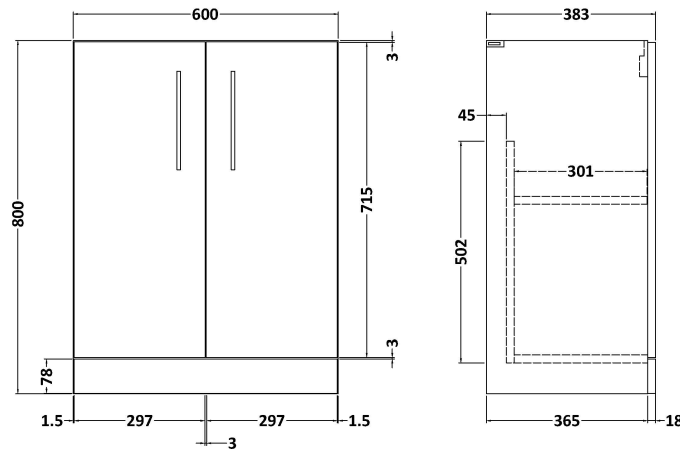

Sales Code: ARN503D

Description: 600 Fs 2-Door Vanity & Basin 3

Packaging Details

Barcode: 5056462614908

Sales Code: NVF503N

Description: 600 Fs 2-Door Unit (365 Deep)

Product Dimensions

Height (mm):	800
Width (mm):	600
Depth (mm):	383
Nett Weight (kg):	19.5

Packaging Dimensions

Height (mm):	835
Width (mm):	620
Depth (mm):	375
Gross Weight (kg):	20

Packaging Data

Box Colour:	Brown Cardboard Box
Box Qty:	1
Label Size:	100 x 50
Label Colour:	White Label
Label Qty:	2

Outer Box Dimensions (If Applicable)

Height (mm):	
Width (mm):	
Depth (mm):	
Gross Weight (kg):	
Barcode:	5056462660219

Product Details

Country of Origin:	United Kingdom
Fitting Instruction:	No
CE & UKCA:	N/A
FSC Certified Materials:	Yes
Colour:	Anthracite Woodgrain
Construction Method:	Cam & Wood Dowel
Construction Type:	Rigid
Cabinet Finish:	MFC Textured Woodgrain
Fascia Finish:	MFC Textured Woodgrain
Cabinet Thickness (mm):	18
Fascia Thickness (mm):	18
Drawer Included:	No
Drawer Type:	Not Applicable
No of Shelves:	1
Hinge Type:	95 Degree Clip-On Soft Close
Hinge Included:	Yes, Supplied
Adjustable Legs:	No, Not Required
Fixings Included:	Yes
Handle Style:	Contemporary
Waste Shroud:	No
Handle Included:	Yes, Supplied
Handle Type:	D-Shape

Sales Code: NVM033

Description: 600 Thin Edged Basin 1Th

Product Dimensions

Height (mm):	170
Width (mm):	610
Depth (mm):	395
Nett Weight (kg):	11

Packaging Dimensions

Height (mm):	190
Width (mm):	630
Depth (mm):	415
Gross Weight (kg):	11.5