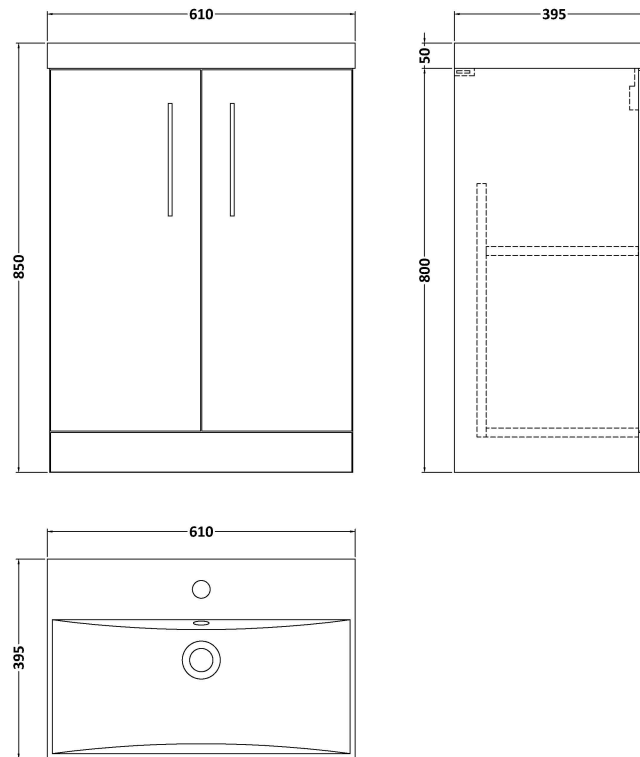

Sales Code: ARN603D

Description: 600 Fs 2-Door Vanity & Basin 3

Packaging Details

Barcode: 5056462614939