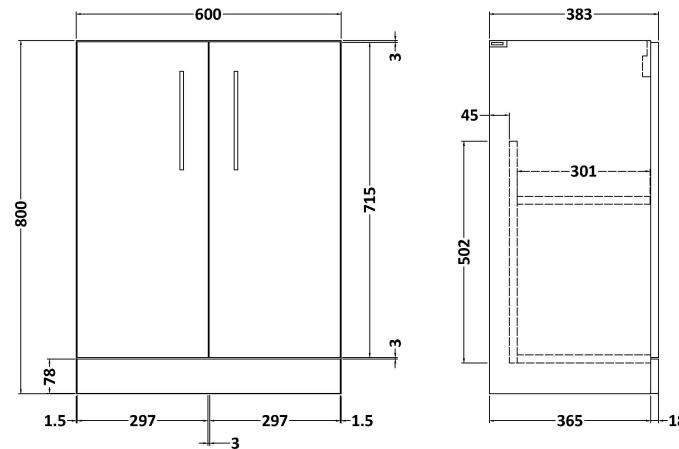

Sales Code: ARN2503D

Description: 600 Fs 2-Door Vanity & Basin 3

Packaging Details

Barcode: 5056462663401

Sales Code: NVF2503

Description: 600 Fs 2-Door Unit (365 Deep)

Product Dimensions

Height (mm):	800
Width (mm):	600
Depth (mm):	383
Nett Weight (kg):	19.5

Packaging Dimensions

Height (mm):	835
Width (mm):	620
Depth (mm):	375
Gross Weight (kg):	20

Packaging Data

Box Colour:	Brown Cardboard Box
Box Qty:	1
Label Size:	100 x 50
Label Colour:	White Label
Label Qty:	2

Outer Box Dimensions (If Applicable)

Height (mm):	
Width (mm):	
Depth (mm):	
Gross Weight (kg):	
Barcode:	5056462659985

Product Details

Country of Origin:	United Kingdom
Fitting Instruction:	No
CE & UKCA:	N/A
FSC Certified Materials:	Yes
Colour:	Grey Vicenza Oak
Construction Method:	Cam & Wood Dowel
Construction Type:	Rigid
Cabinet Finish:	MFC Textured Woodgrain
Fascia Finish:	MFC Textured Woodgrain
Cabinet Thickness (mm):	18
Fascia Thickness (mm):	18
Drawer Included:	No
Drawer Type:	Not Applicable
No of Shelves:	1
Hinge Type:	95 Degree Clip-On Soft Close
Hinge Included:	Yes, Supplied
Adjustable Legs:	No, Not Required
Fixings Included:	Yes
Handle Style:	Contemporary
Waste Shroud:	No
Handle Included:	Yes, Supplied
Handle Type:	D-Shape

Sales Code: NVM033

Description: 600 Thin Edged Basin 1Th

Product Dimensions

Height (mm):	170
Width (mm):	610
Depth (mm):	395
Nett Weight (kg):	11

Packaging Dimensions

Height (mm):	190
Width (mm):	630
Depth (mm):	415
Gross Weight (kg):	11.5