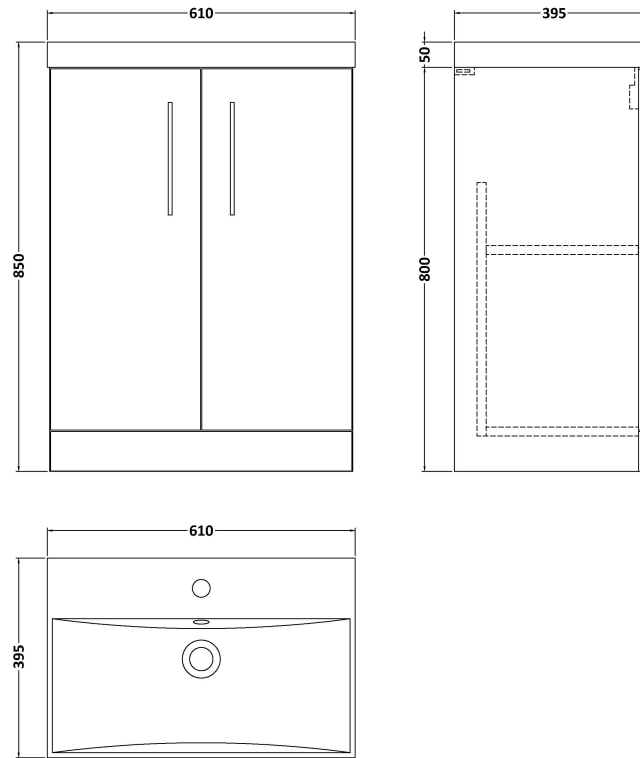

Sales Code: ARN2503D

Description: 600 Fs 2-Door Vanity & Basin 3

Packaging Details

Barcode: 5056462663401

Sales Code: NVF2503

Description: 600 Fs 2-Door Unit (365 Deep)

Product Dimensions

Height (mm):	800
Width (mm):	600
Depth (mm):	383
Nett Weight (kg):	19.5

Packaging Dimensions

Height (mm):	835
Width (mm):	620
Depth (mm):	375
Gross Weight (kg):	20

Packaging Data

Box Colour:	Brown Cardboard Box
Box Qty:	1
Label Size:	100 x 50
Label Colour:	White Label
Label Qty:	2

Outer Box Dimensions (If Applicable)

Height (mm):	
Width (mm):	
Depth (mm):	
Gross Weight (kg):	
Barcode:	5056462659985

Product Details

Country of Origin:	United Kingdom
Fitting Instruction:	No
CE & UKCA:	N/A
FSC Certified Materials:	Yes
Colour:	Grey Vicenza Oak
Construction Method:	Cam & Wood Dowel
Construction Type:	Rigid
Cabinet Finish:	MFC Textured Woodgrain
Fascia Finish:	MFC Textured Woodgrain
Cabinet Thickness (mm):	18
Fascia Thickness (mm):	18
Drawer Included:	No
Drawer Type:	Not Applicable
No of Shelves:	1
Hinge Type:	95 Degree Clip-On Soft Close
Hinge Included:	Yes, Supplied
Adjustable Legs:	No, Not Required
Fixings Included:	Yes
Handle Style:	Contemporary
Waste Shroud:	No
Handle Included:	Yes, Supplied
Handle Type:	D-Shape

Sales Code: NVM033

Description: 600 Thin Edged Basin 1Th

Product Dimensions

Height (mm):	170
Width (mm):	610
Depth (mm):	395
Nett Weight (kg):	11

Packaging Dimensions

Height (mm):	190
Width (mm):	630
Depth (mm):	415
Gross Weight (kg):	11.5