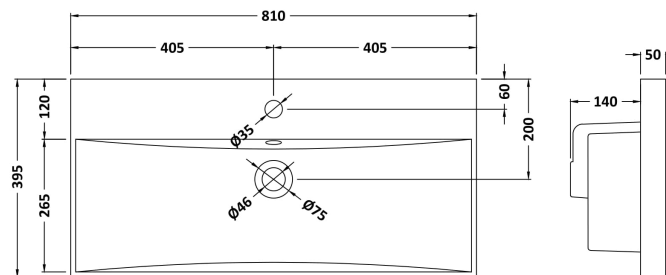

### Product Dimensions

Height (mm):	800
Width (mm):	800
Depth (mm):	383
Nett Weight (kg):	25.5

### Packaging Dimensions

Height (mm):	835
Width (mm):	820
Depth (mm):	375
Gross Weight (kg):	26

### Outer Box Dimensions (If Applicable)

Height (mm):	
Width (mm):	
Depth (mm):	
Gross Weight (kg):	
Barcode:	5056462660233

### Product Dimensions

Height (mm):	170
Width (mm):	810
Depth (mm):	395
Nett Weight (kg):	14.5