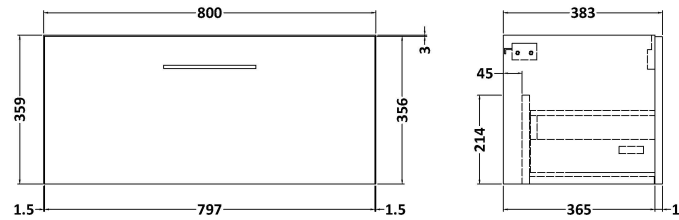

### Product Dimensions

Height (mm):	359
Width (mm):	800
Depth (mm):	383
Nett Weight (kg):	17

### Packaging Dimensions

Height (mm):	391
Width (mm):	832
Depth (mm):	391
Gross Weight (kg):	17.5

### Product Dimensions

Height (mm):	170
Width (mm):	810
Depth (mm):	395
Nett Weight (kg):	14.5

### Packaging Dimensions

Height (mm):	190
Width (mm):	830
Depth (mm):	415
Gross Weight (kg):	15