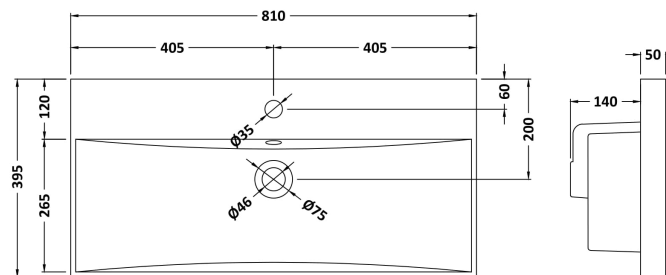

### Product Dimensions

Height (mm):	359
Width (mm):	800
Depth (mm):	383
Nett Weight (kg):	17

### Packaging Dimensions

Height (mm):	391
Width (mm):	832
Depth (mm):	391
Gross Weight (kg):	17.5

### Outer Box Dimensions (If Applicable)

Height (mm):	
Width (mm):	
Depth (mm):	
Gross Weight (kg):	
Barcode:	5056462660875

### Product Dimensions

Height (mm):	170
Width (mm):	810
Depth (mm):	395
Nett Weight (kg):	14.5