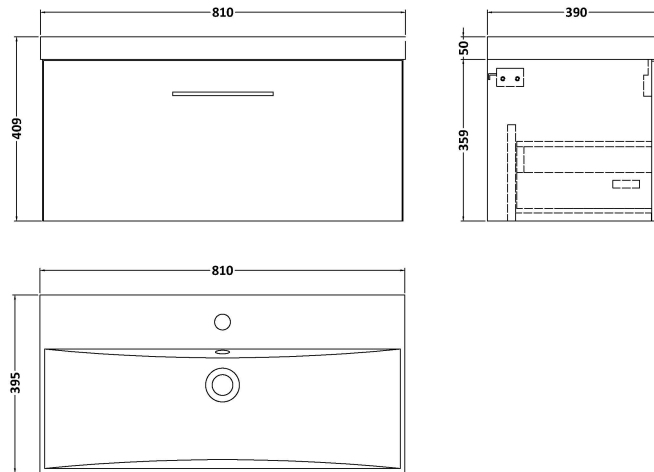

Sales Code: ARN825D

Description: 800 Wh 1-Drawer Vanity & Basin 3

Packaging Details

Barcode: 5056462668741