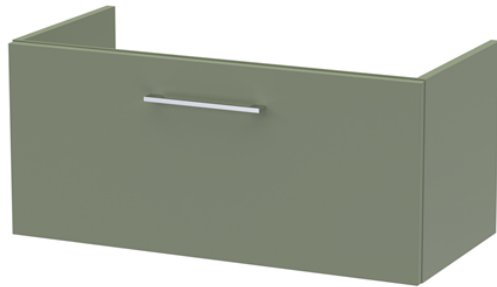

**Sales Code:** ARN825D

**Description:** 800 Wh 1-Drawer Vanity & Basin 3

**Packaging Details**

Barcode: 5056462668741

**Sales Code:** NVF825

**Description:** 800 Single Drawer Unit (365 Deep)

### Product Dimensions

Height (mm):	359
Width (mm):	800
Depth (mm):	383
Nett Weight (kg):	17