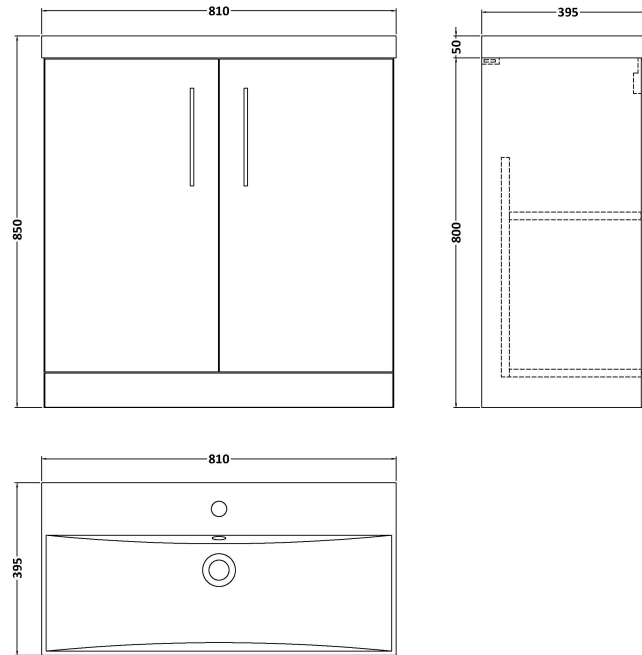

Sales Code: ARN605D

Description: 800 Fs 2-Door Vanity & Basin 3

Packaging Details

Barcode: 5056462616896

Sales Code: NVF605N

Description: 800 Fs 2-Door Unit (365 Deep)

Product Dimensions

Height (mm):	800
Width (mm):	800
Depth (mm):	383
Nett Weight (kg):	25.5

Packaging Dimensions

Height (mm):	835
Width (mm):	820
Depth (mm):	375
Gross Weight (kg):	26

Packaging Data

Box Colour:	Brown Cardboard Box
Box Qty:	1
Label Size:	100 x 50
Label Colour:	White Label
Label Qty:	2

Outer Box Dimensions (If Applicable)

Height (mm):	
Width (mm):	
Depth (mm):	
Gross Weight (kg):	
Barcode:	5056462660226

Product Details

Country of Origin:	United Kingdom
Fitting Instruction:	No
CE & UKCA:	N/A
FSC Certified Materials:	Yes
Colour:	Black Woodgrain
Construction Method:	Cam & Wood Dowel
Construction Type:	Rigid
Cabinet Finish:	MFC Textured Woodgrain
Fascia Finish:	MFC Textured Woodgrain
Cabinet Thickness (mm):	18
Fascia Thickness (mm):	18
Drawer Included:	No
Drawer Type:	Not Applicable
No of Shelves:	1
Hinge Type:	95 Degree Clip-On Soft Close
Hinge Included:	Yes, Supplied
Adjustable Legs:	No, Not Required
Fixings Included:	Yes
Handle Style:	Contemporary
Waste Shroud:	No
Handle Included:	Yes, Supplied
Handle Type:	D-Shape

Sales Code: NVM035

Description: 800 Thin Edged Basin 1Th

Product Dimensions

Height (mm):	170
Width (mm):	810
Depth (mm):	395
Nett Weight (kg):	14.5

Packaging Dimensions

Height (mm):	190
Width (mm):	830
Depth (mm):	415
Gross Weight (kg):	15