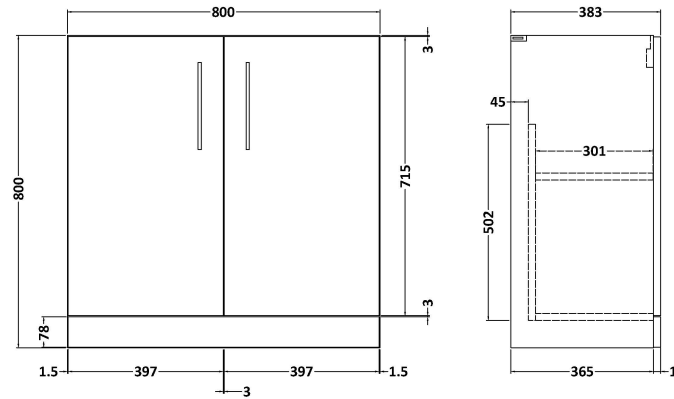

Sales Code: ARN605D

Description: 800 Fs 2-Door Vanity & Basin 3

Packaging Details

Barcode: 5056462616896

Sales Code: NVF605N

Description: 800 Fs 2-Door Unit (365 Deep)

Product Dimensions

Height (mm):	800
Width (mm):	800
Depth (mm):	383
Nett Weight (kg):	25.5

Packaging Dimensions

Height (mm):	835
Width (mm):	820
Depth (mm):	375
Gross Weight (kg):	26

Packaging Data

Box Colour:	Brown Cardboard Box
Box Qty:	1
Label Size:	100 x 50
Label Colour:	White Label
Label Qty:	2

Sales Code: NVM035

Description: 800 Thin Edged Basin 1Th

Product Dimensions

Height (mm):	170
Width (mm):	810
Depth (mm):	395
Nett Weight (kg):	14.5

Packaging Dimensions

Height (mm):	190
Width (mm):	830
Depth (mm):	415
Gross Weight (kg):	15

Packaging Data

Box Colour:	Brown Cardboard Box
Box Qty:	1
Label Size:	100 x 50
Label Colour:	White Label
Label Qty:	2

Outer Box Dimensions (If Applicable)

Height (mm):	
Width (mm):	
Depth (mm):	
Gross Weight (kg):	
Barcode:	5056211853435